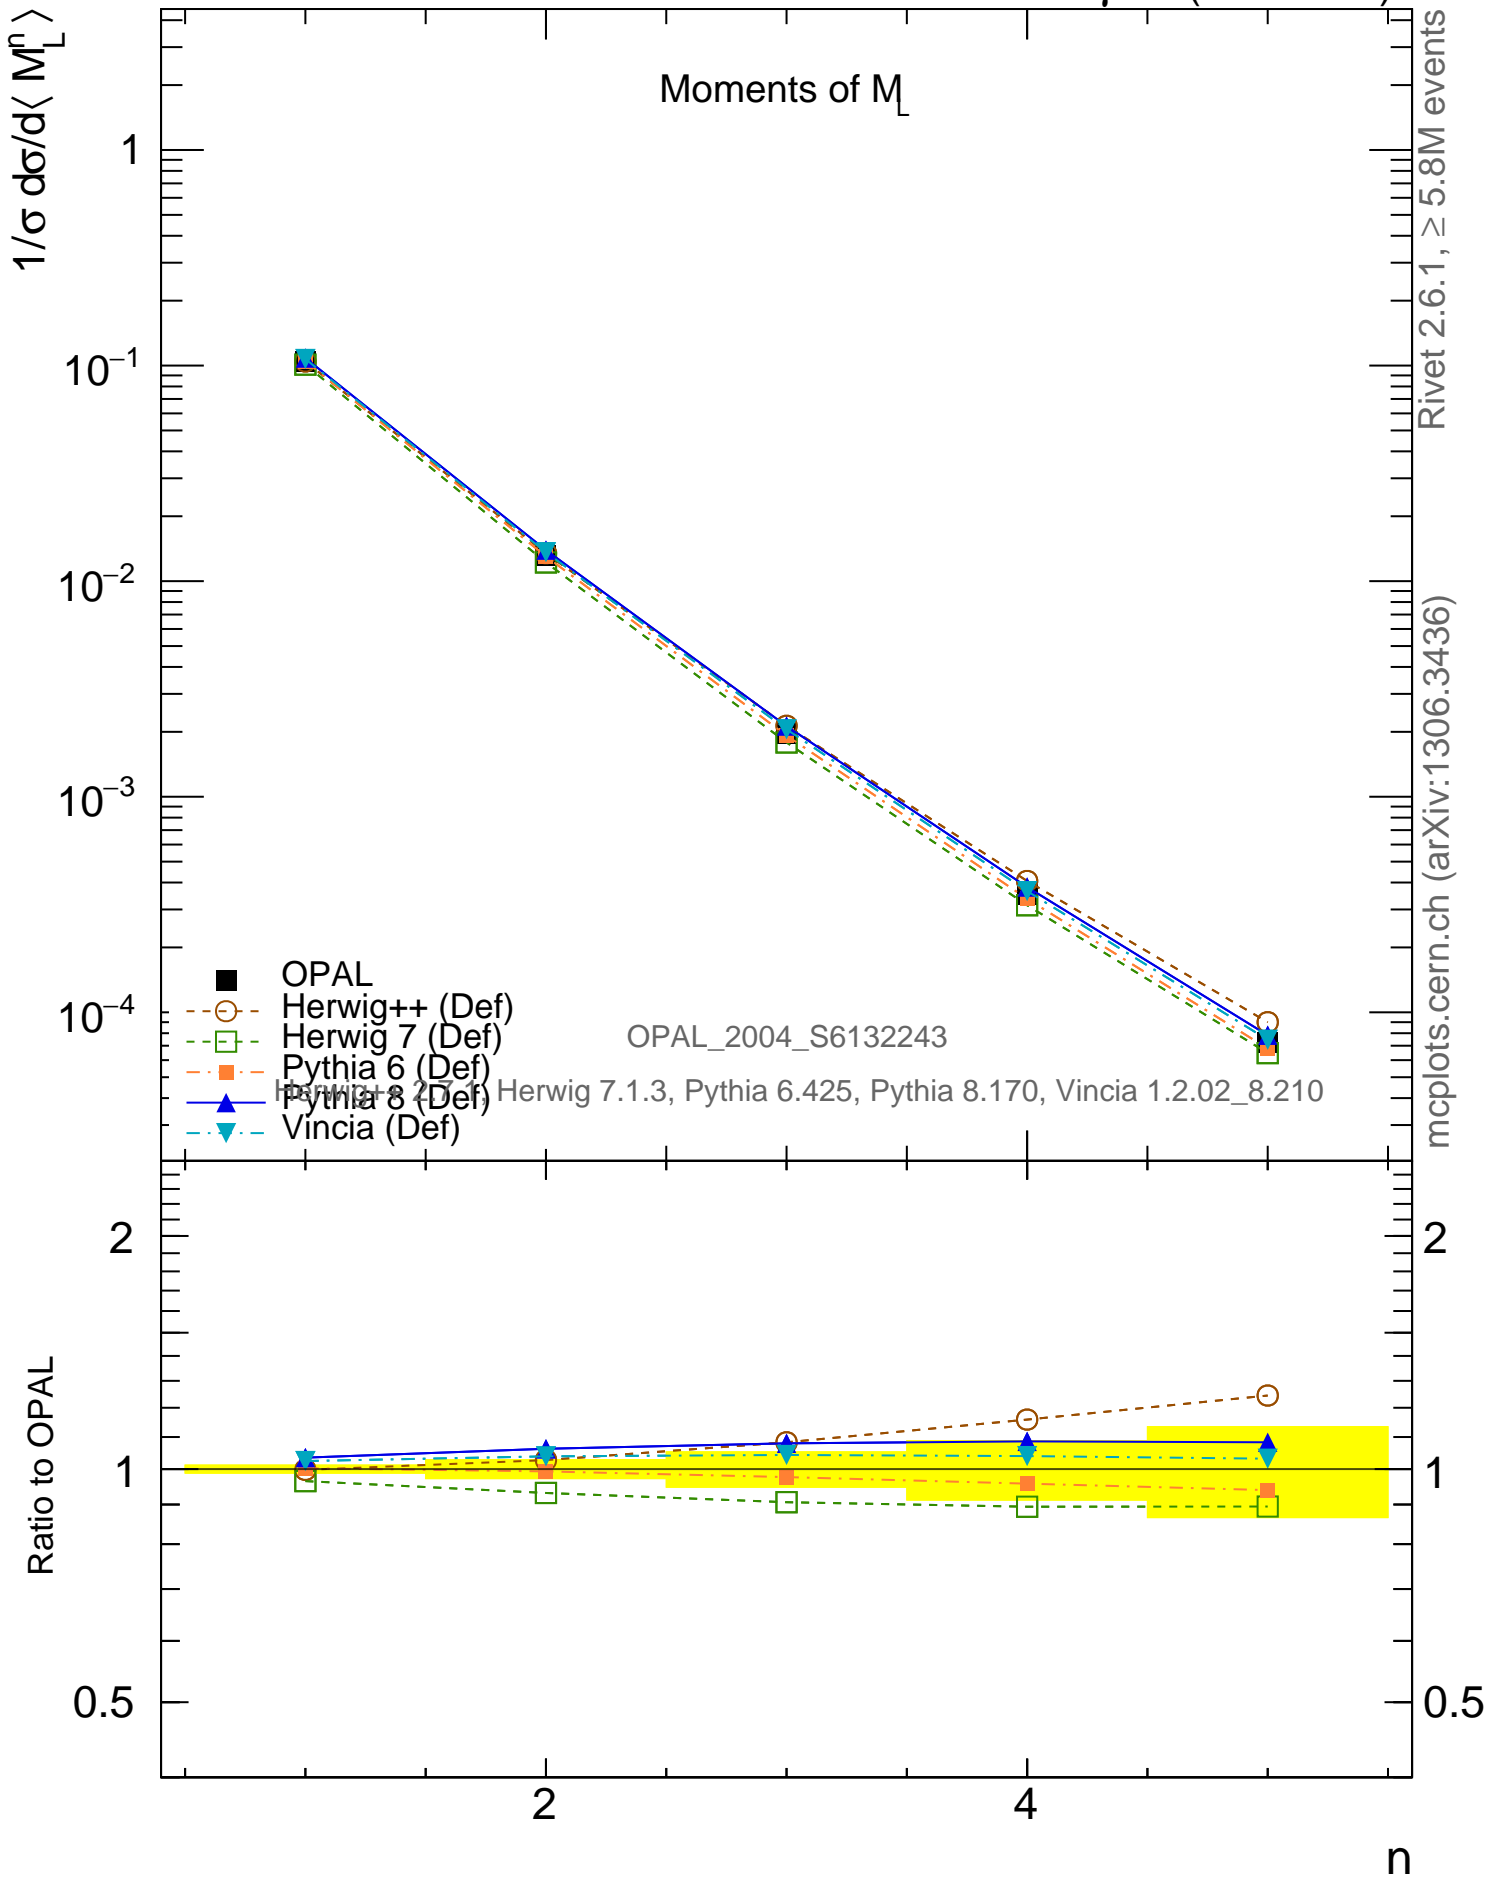

Moments of M_L

Rivet 2.6.1, $\geq 5.8M$ events
mcplots.cern.ch (arXiv:1306.3436)