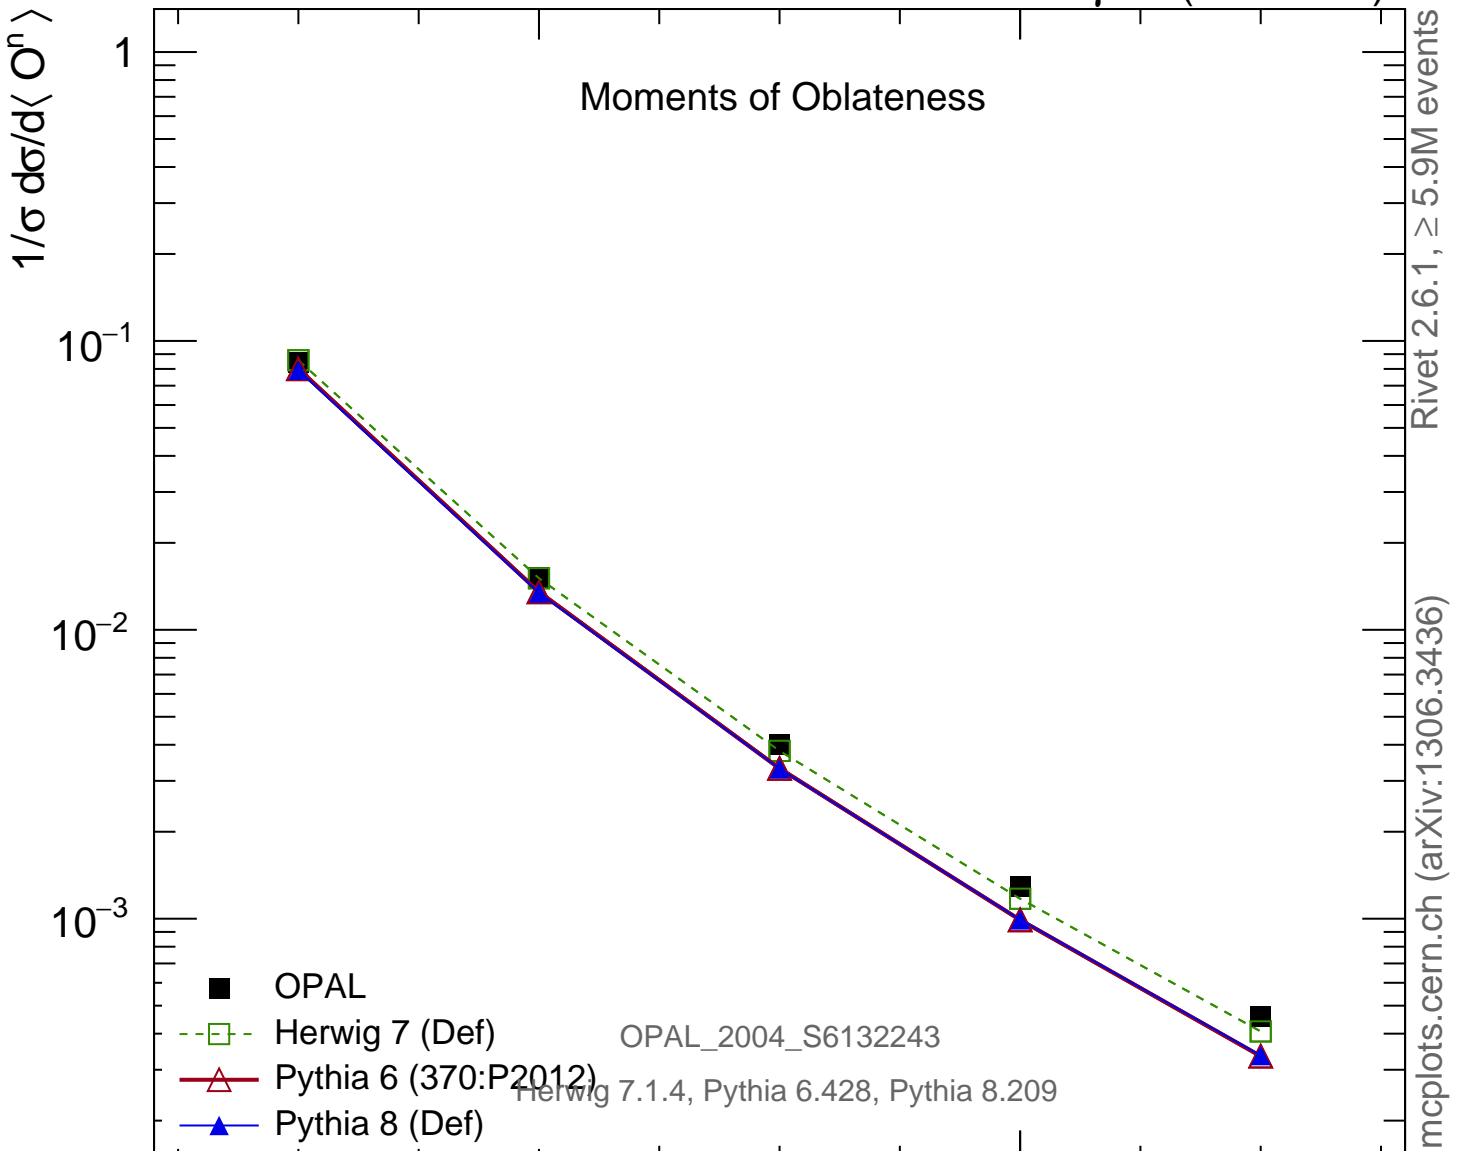

Moments of Oblateness

Rivet 2.6.1, $\geq 5.9M$ events
mcplots.cern.ch (arXiv:1306.3436)