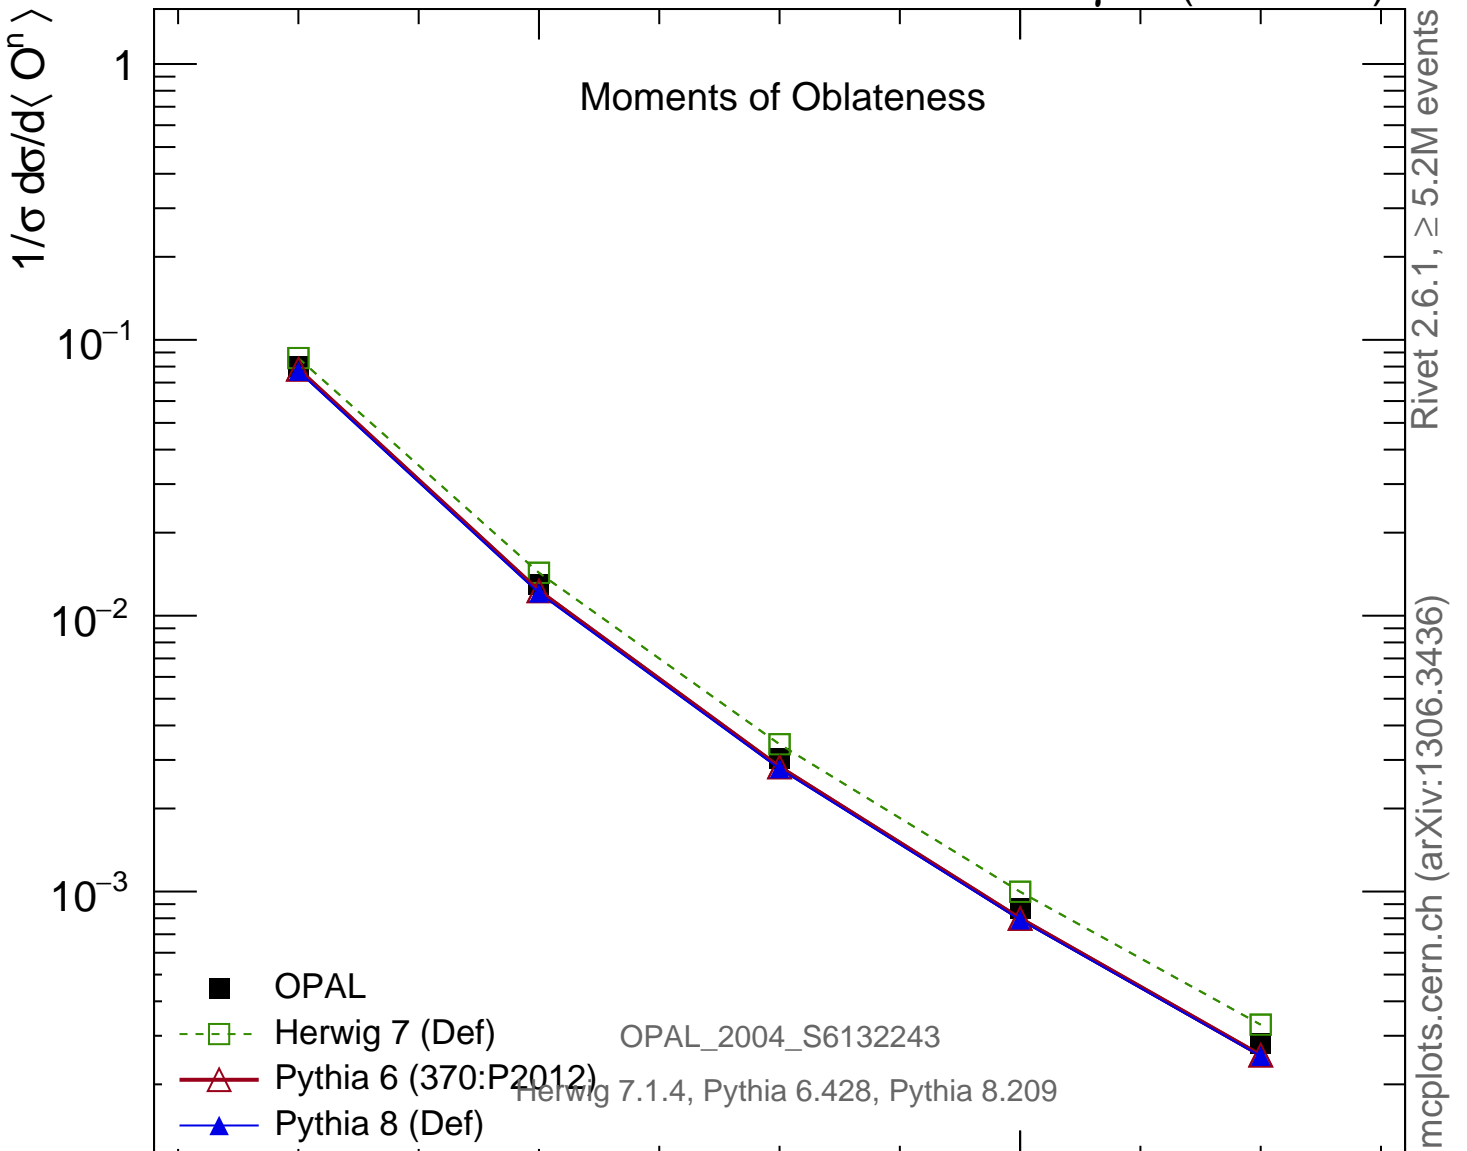

Moments of Oblateness

Rivet 2.6.1, $\geq 5.2M$ events
mcplots.cern.ch (arXiv:1306.3436)