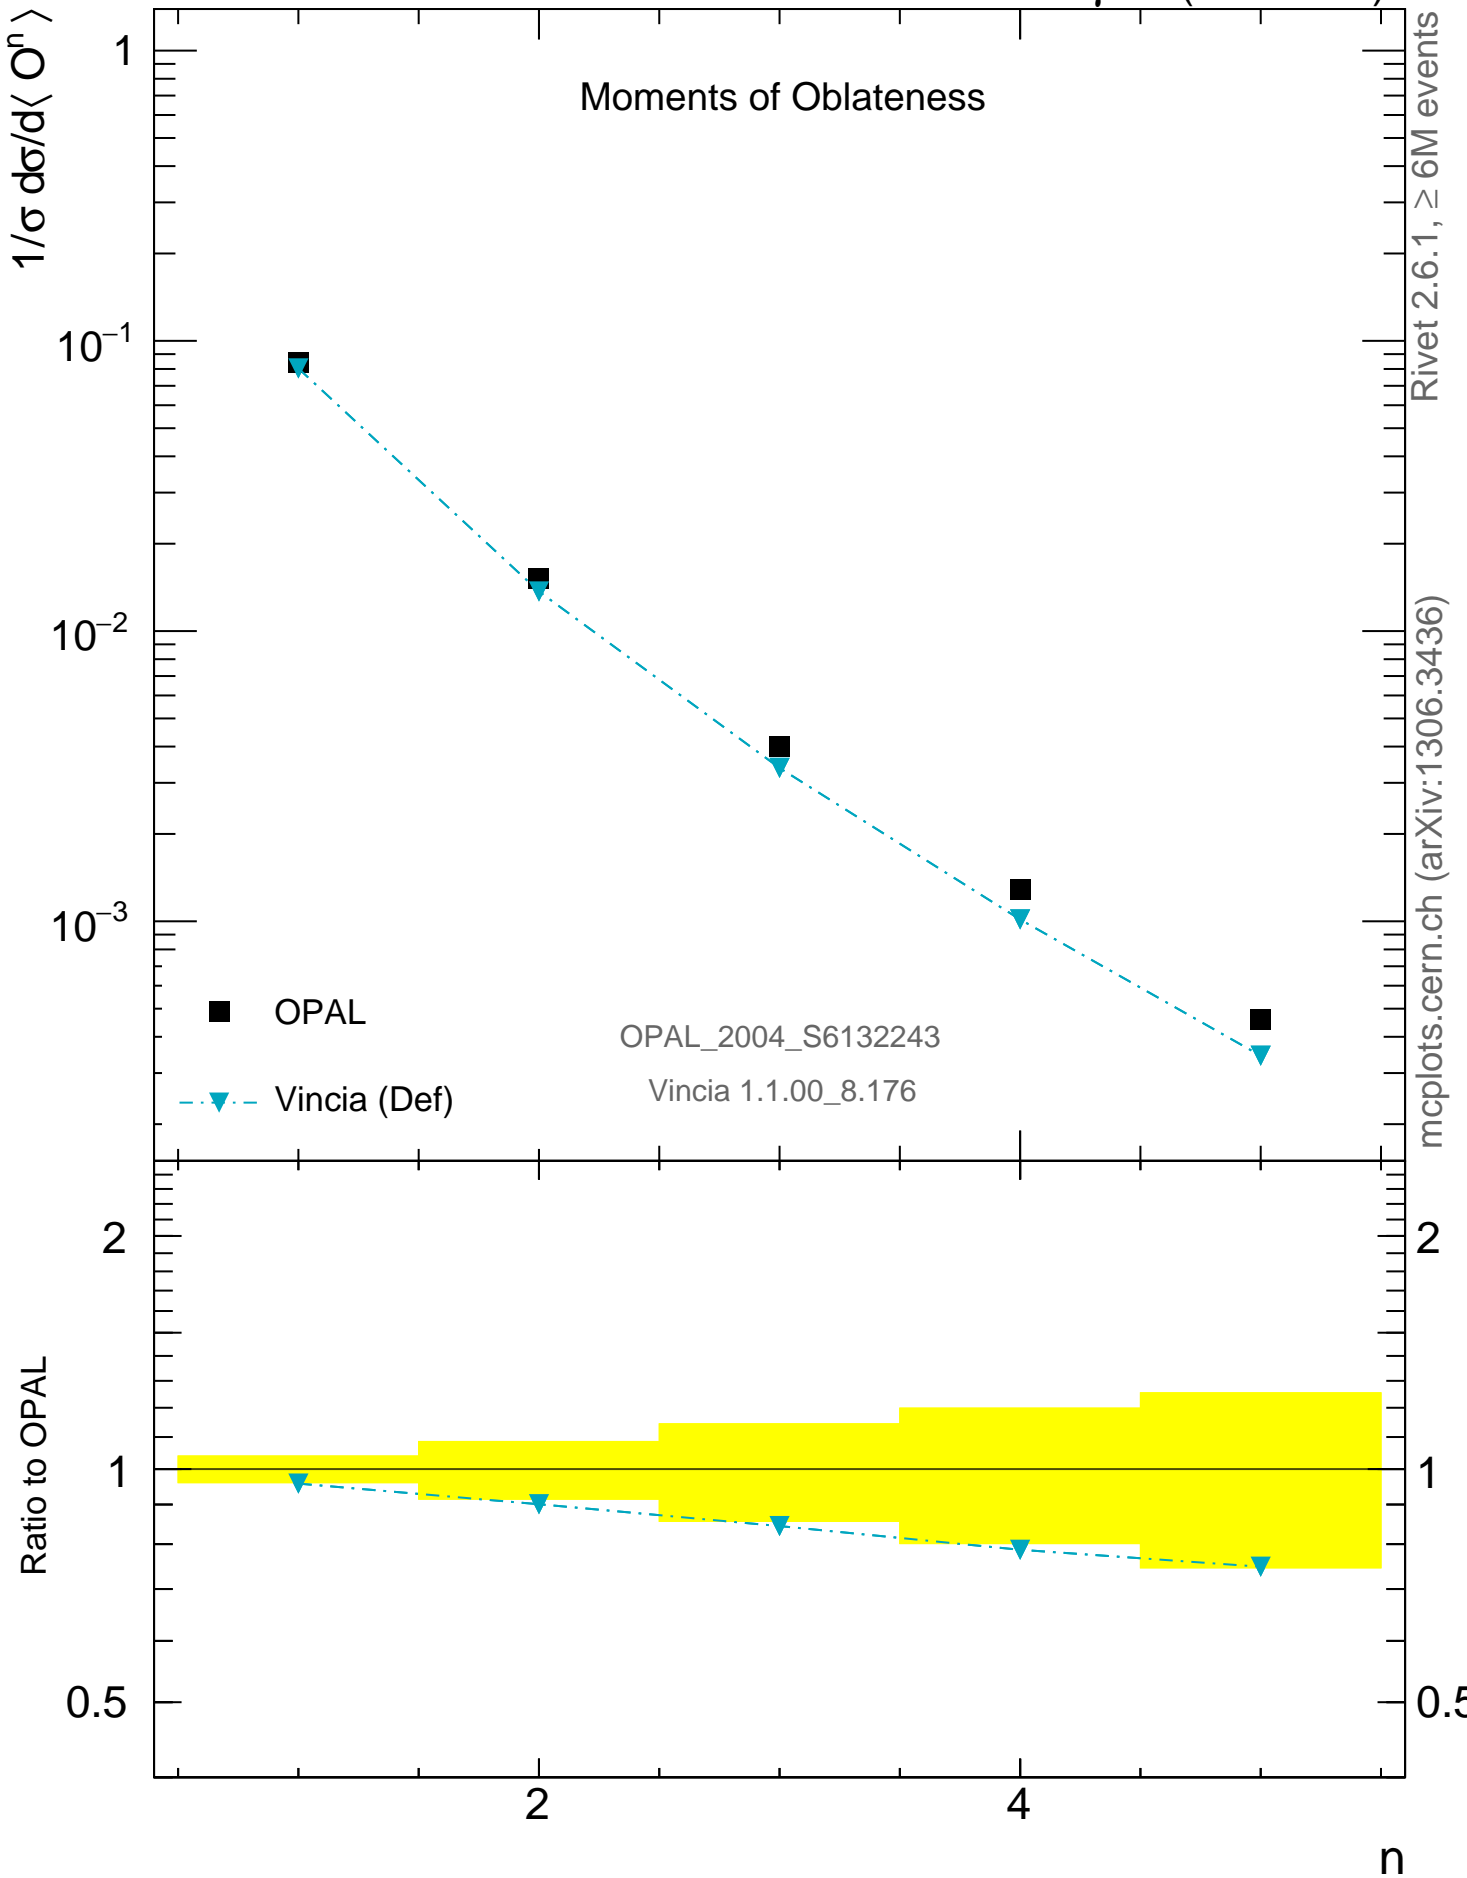

Moments of Oblateness

Rivet 2.6.1, $\geq 6M$ events
mcplots.cern.ch (arXiv:1306.3436)

■ OPAL

-▼- Vincia (Def)

OPAL_2004_S6132243

Vincia 1.1.00_8.176

Ratio to OPAL

n