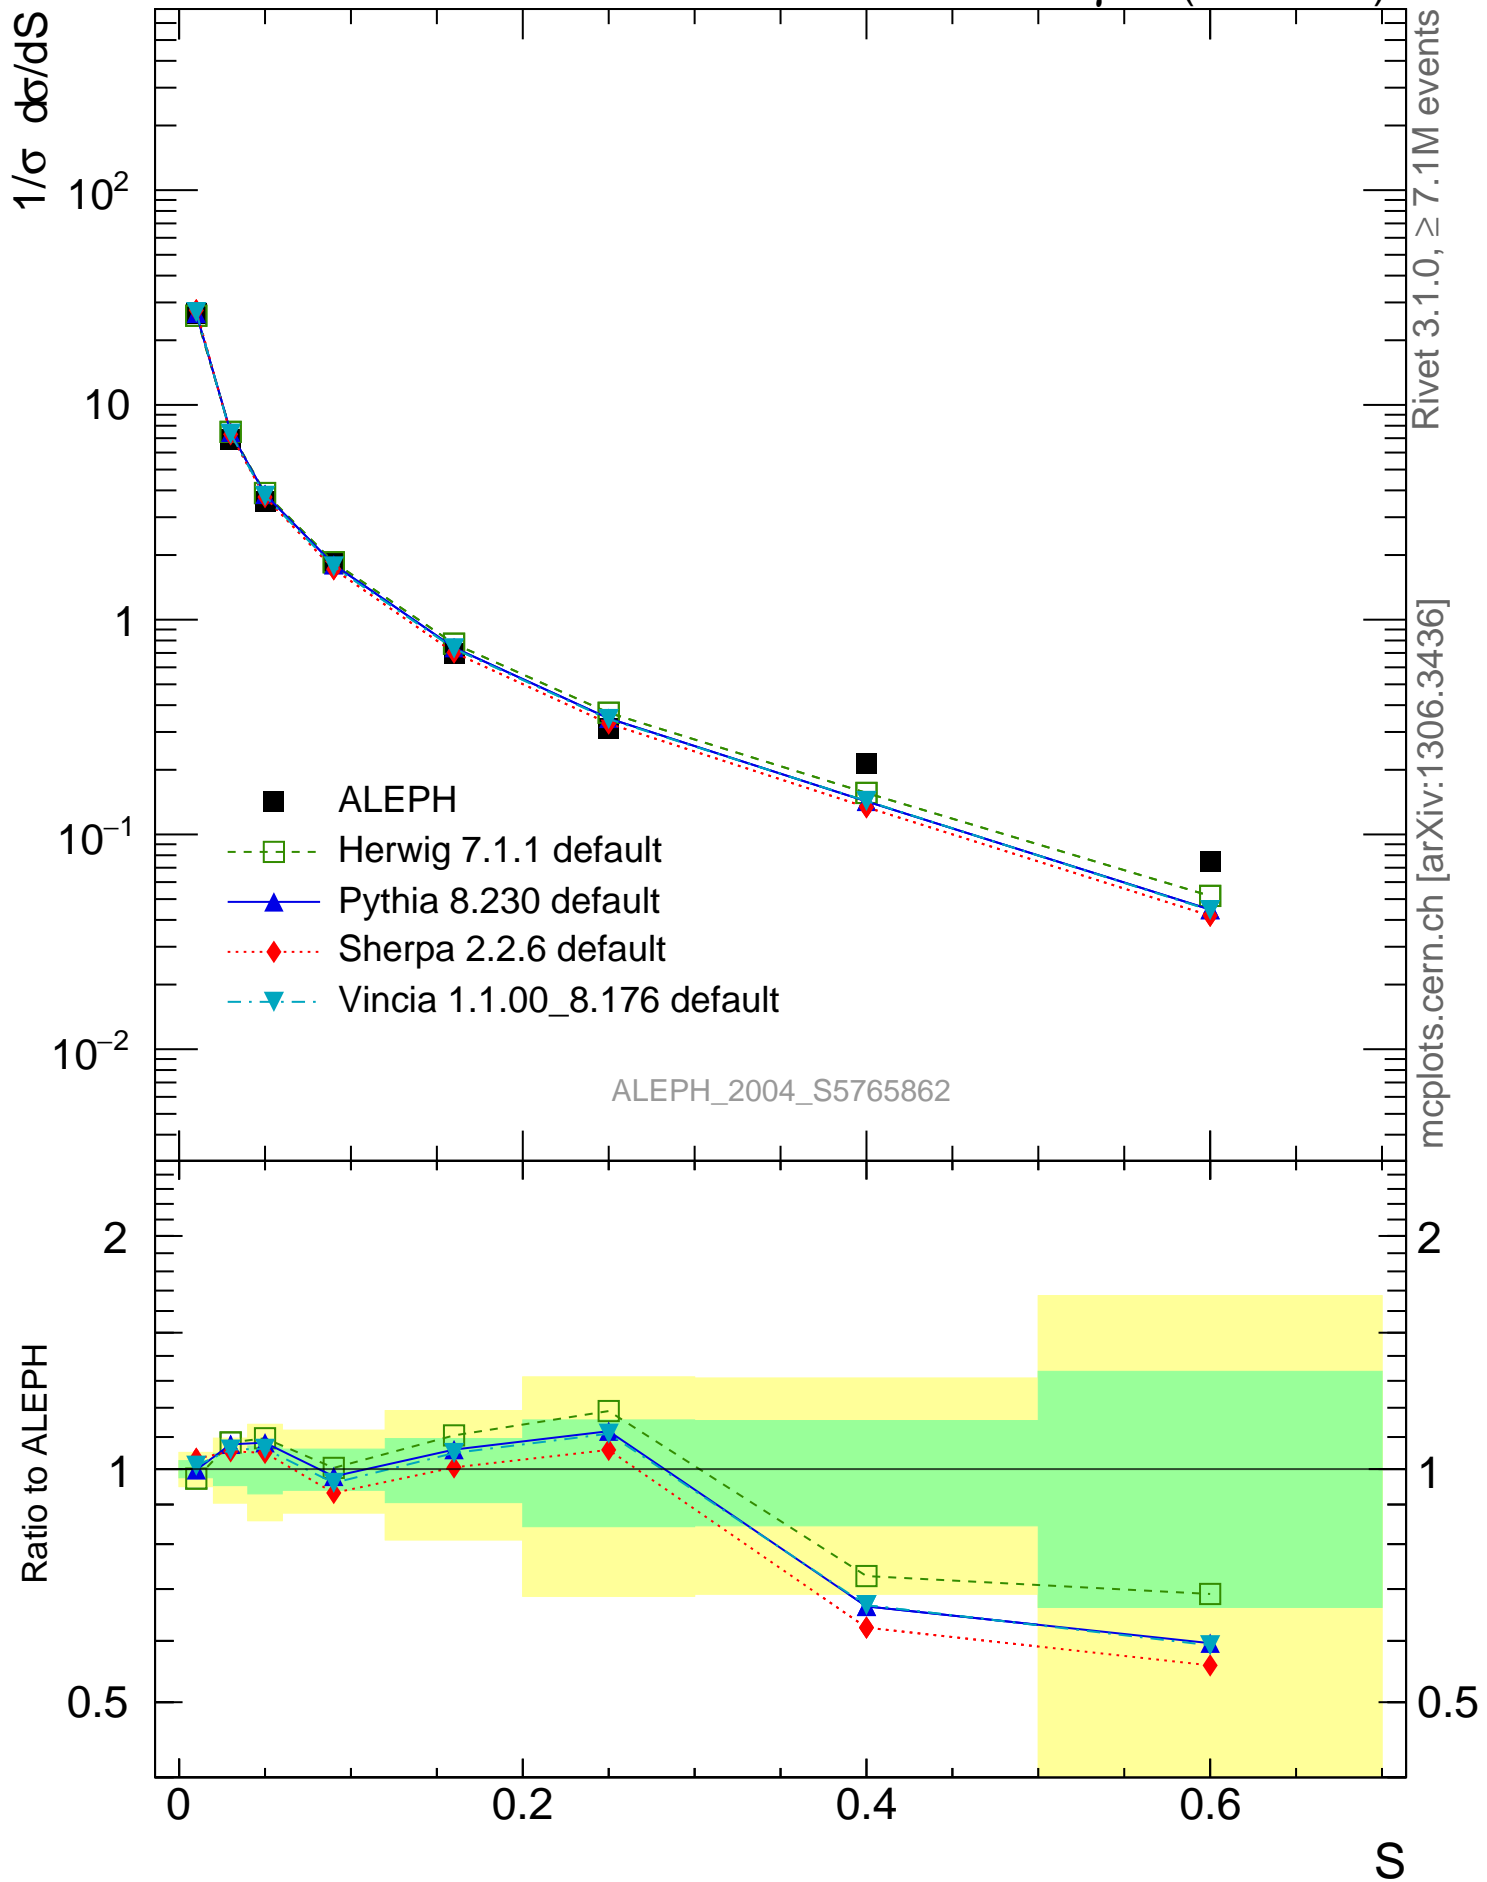

206 GeV ee

 γ^*/Z (Hadronic)Rivet 3.1.0, $\geq 7.1M$ events

mcplots.cern.ch [arXiv:1306.3436]

ALEPH_2004_S5765862

2

1

0.5

S