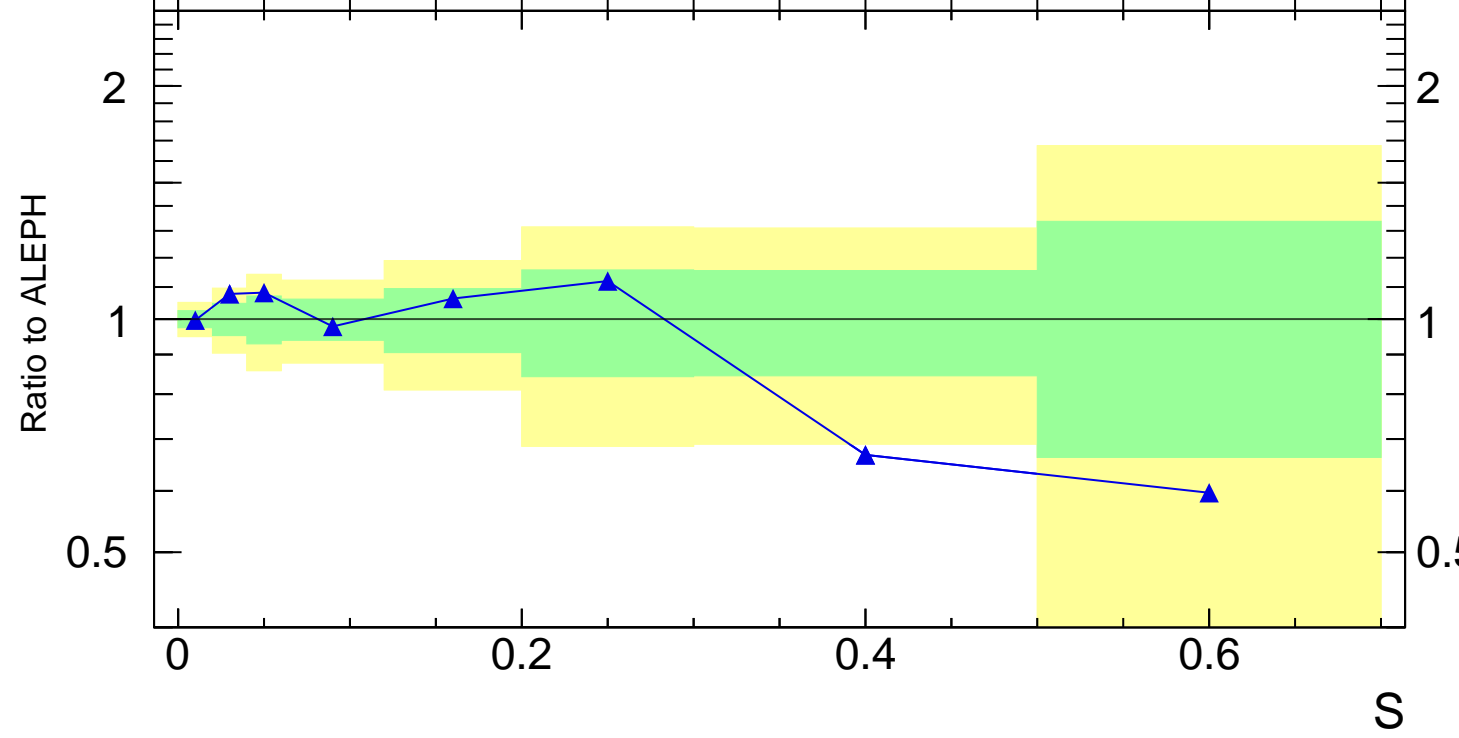

206 GeV ee

γ^*/Z (Hadronic)

ALEPH_2004_S5765862

Rivet 3.1.0, 7.5M events
mcplots.cern.ch [arXiv:1306.3436]

S