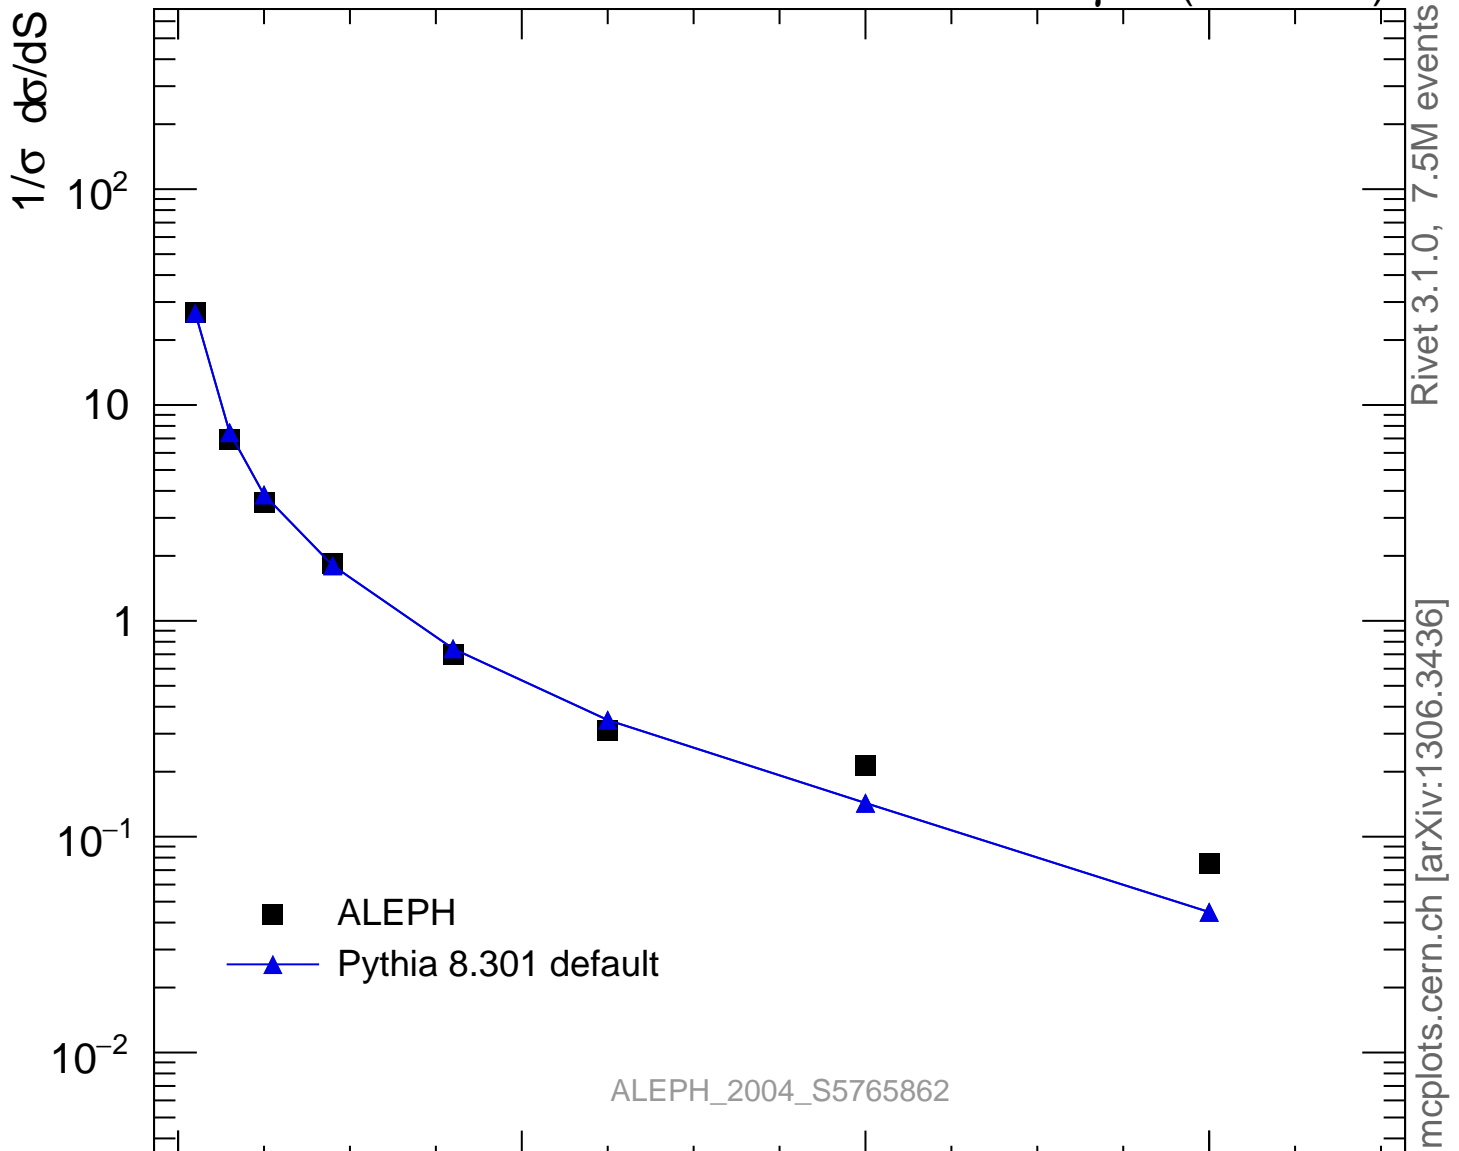

206 GeV ee

γ^*/Z (Hadronic)

ALEPH_2004_S5765862

Rivet 3.1.0, 7.5M events
mcplots.cern.ch [arXiv:1306.3436]

S