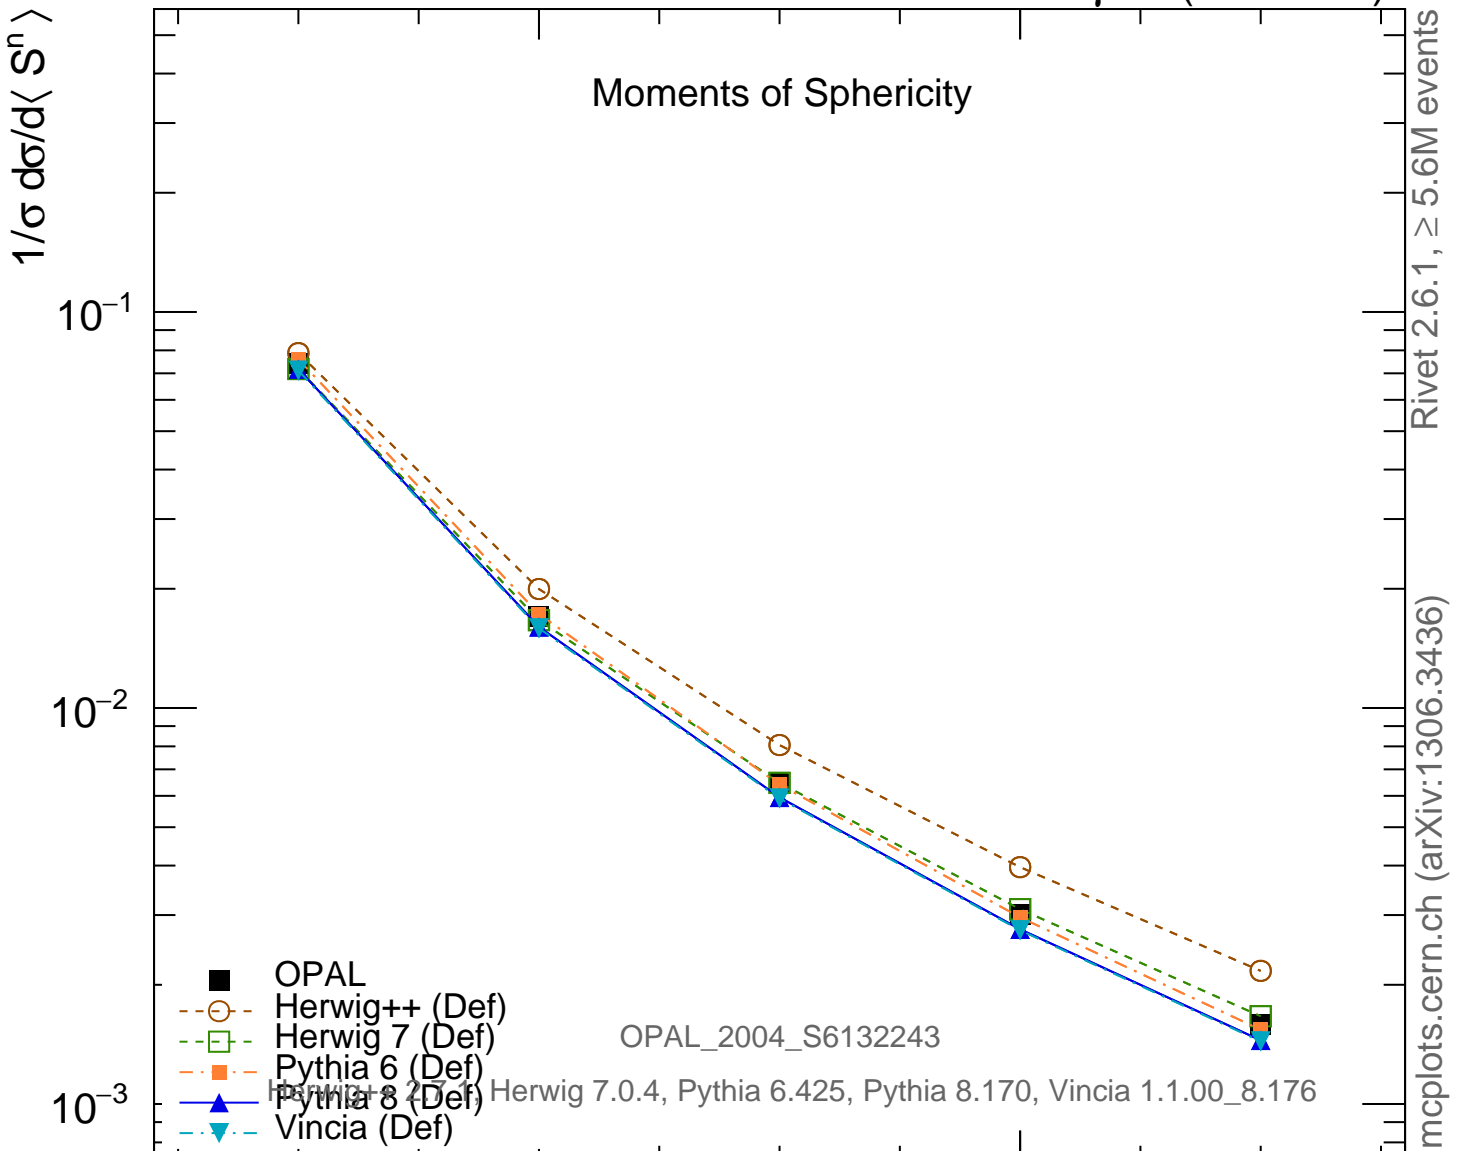

Moments of Sphericity

Rivet 2.6.1, $\geq 5.6M$ events
mcplots.cern.ch (arXiv:1306.3436)