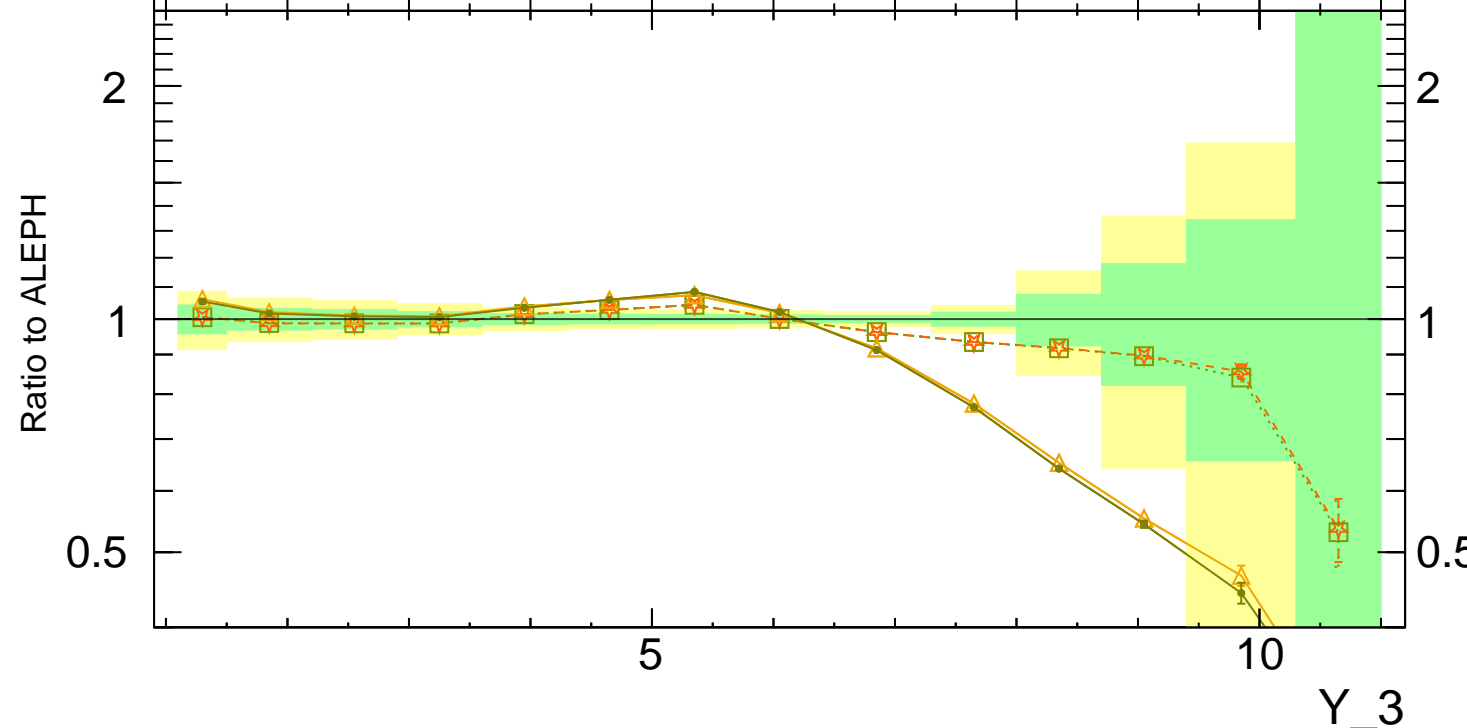

Two-jet resolution y_{23} (charged)

Rivet 3.1.0, $\geq 7M$ events