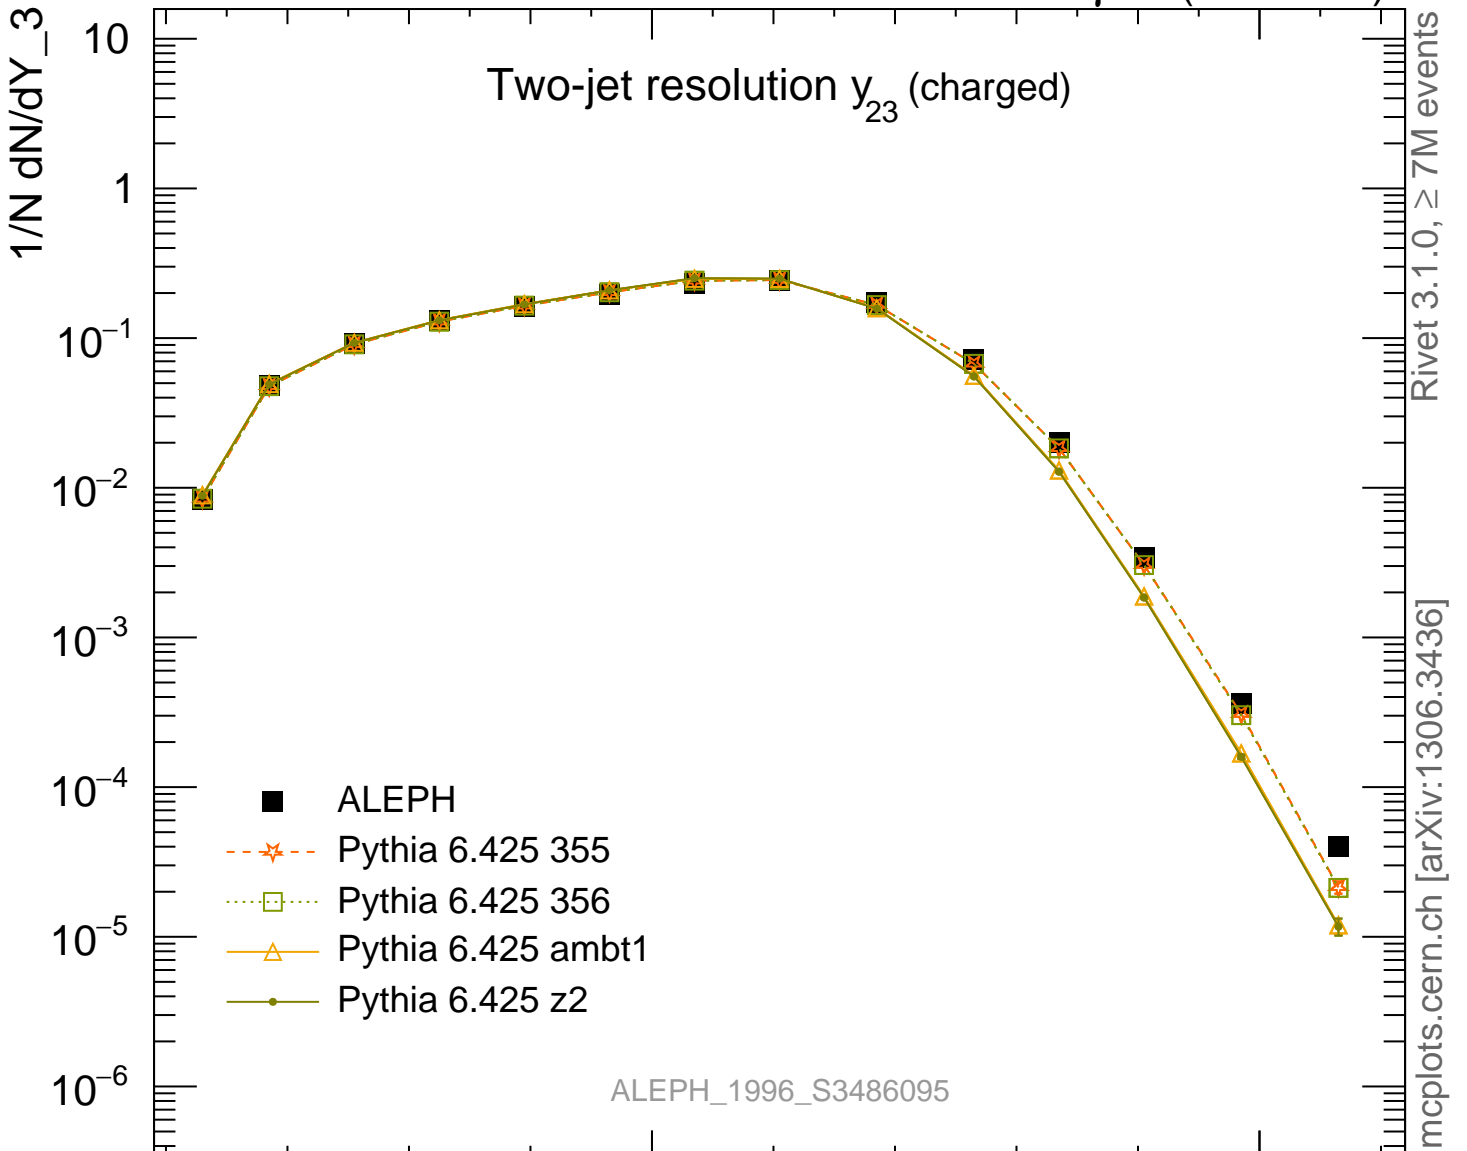

Two-jet resolution y_{23} (charged)

Rivet 3.1.0, $\geq 7M$ events