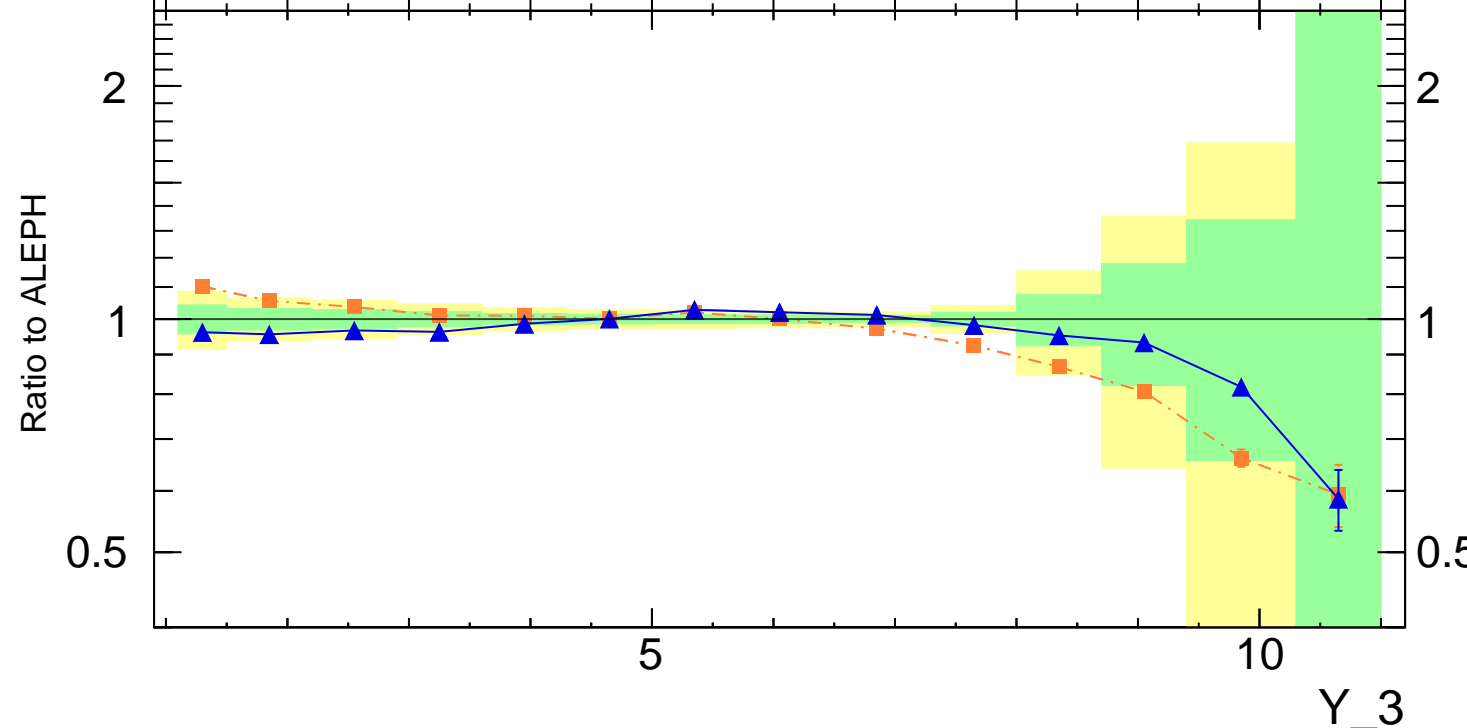

Two-jet resolution y_{23} (charged)

ALEPH_1996_S3486095

Rivet 3.1.0, $\geq 7.1M$ events
mcplots.cern.ch [arXiv:1306.3436]