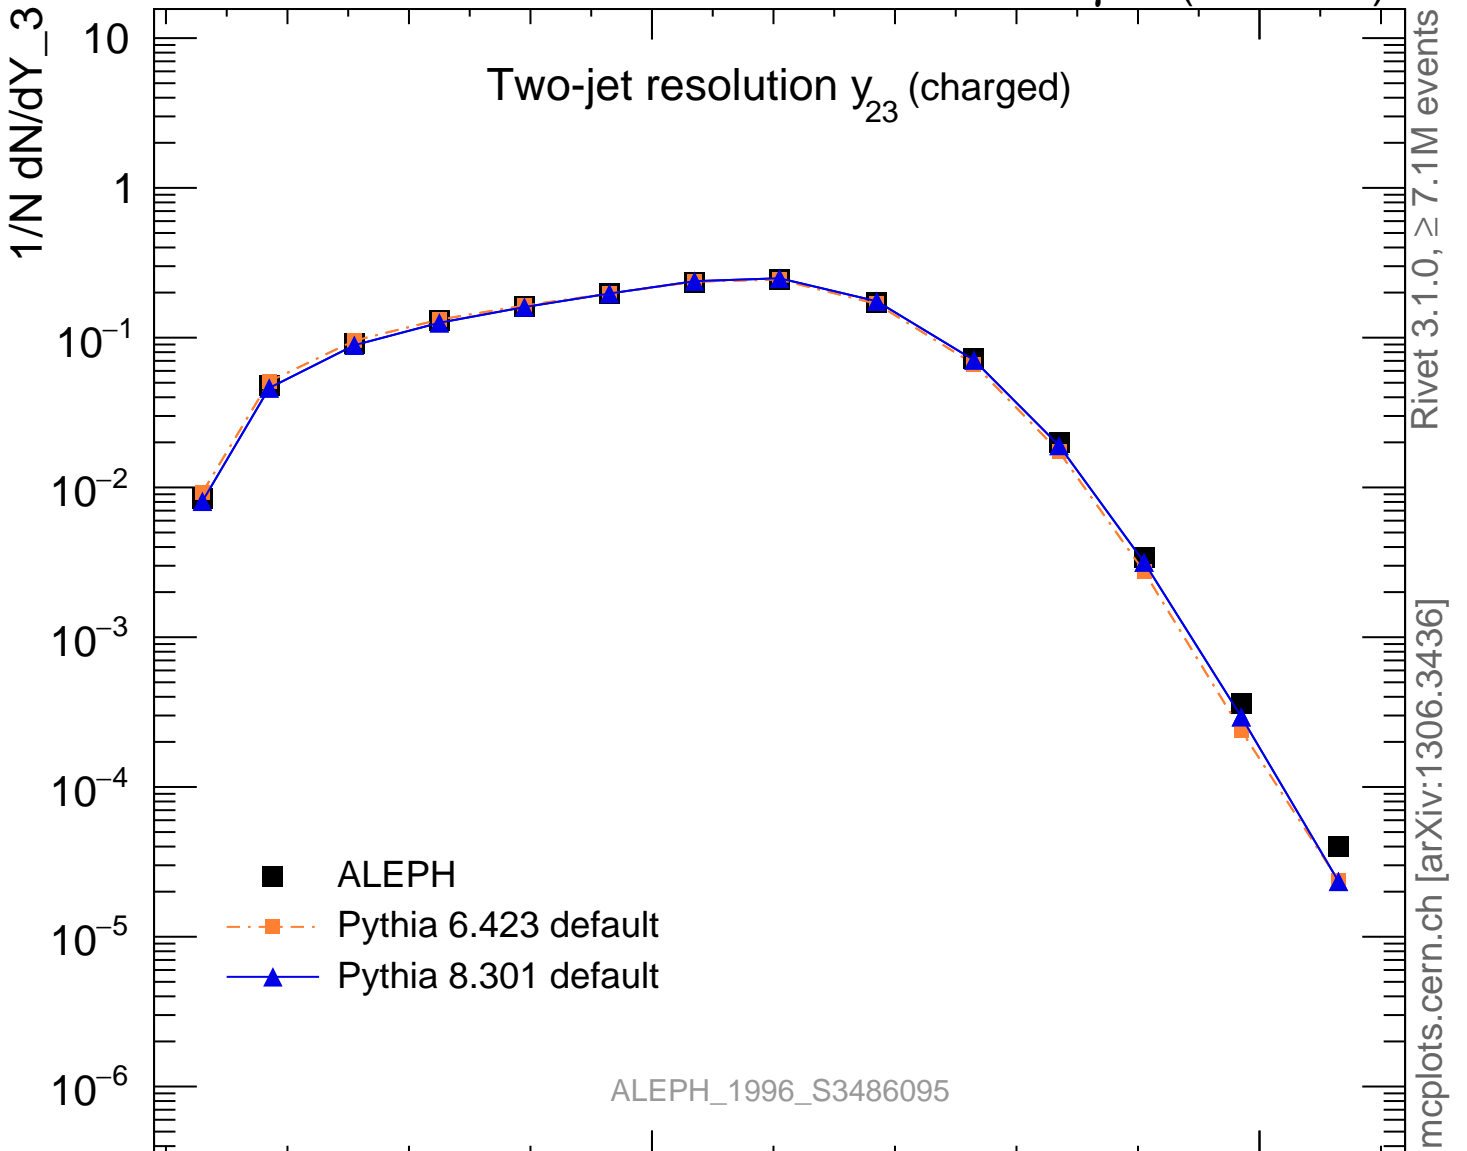

Two-jet resolution y_{23} (charged)

ALEPH_1996_S3486095

Rivet 3.1.0, $\geq 7.1M$ events
mcplots.cern.ch [arXiv:1306.3436]