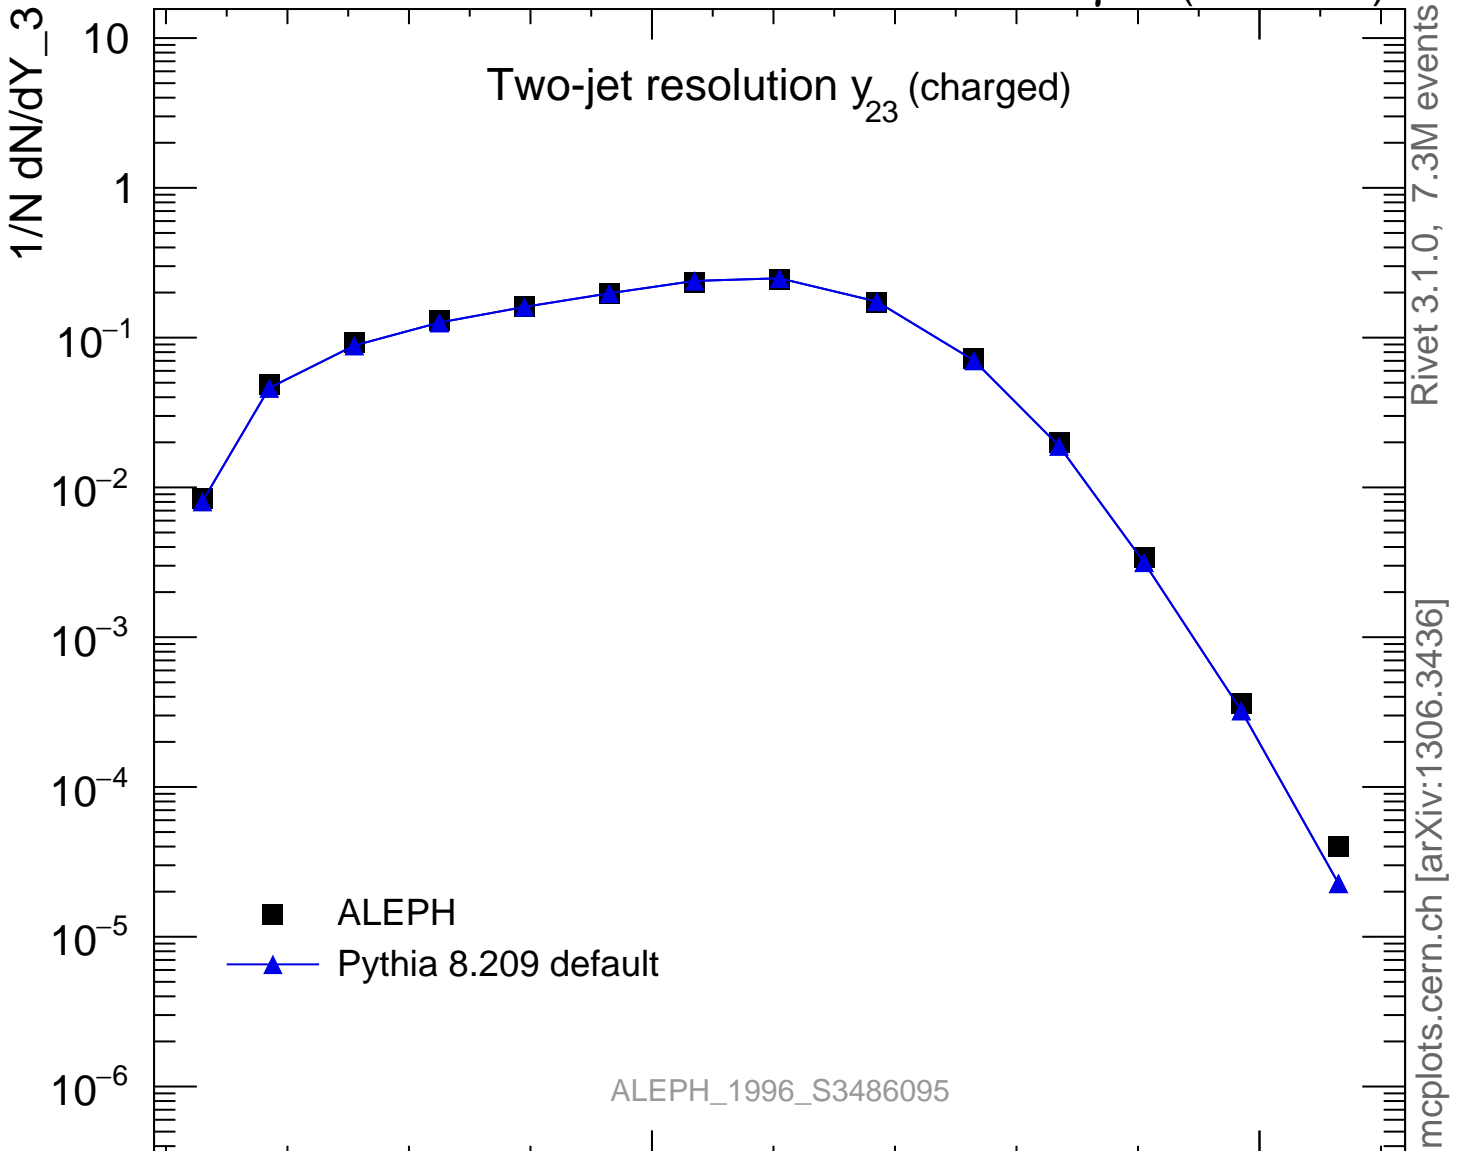

Two-jet resolution y_{23} (charged)

■ ALEPH
▲ Pythia 8.209 default

ALEPH_1996_S3486095

Ratio to ALEPH

5

10

Y_3

Rivet 3.1.0, 7.3M events
mcplots.cern.ch [arXiv:1306.3436]