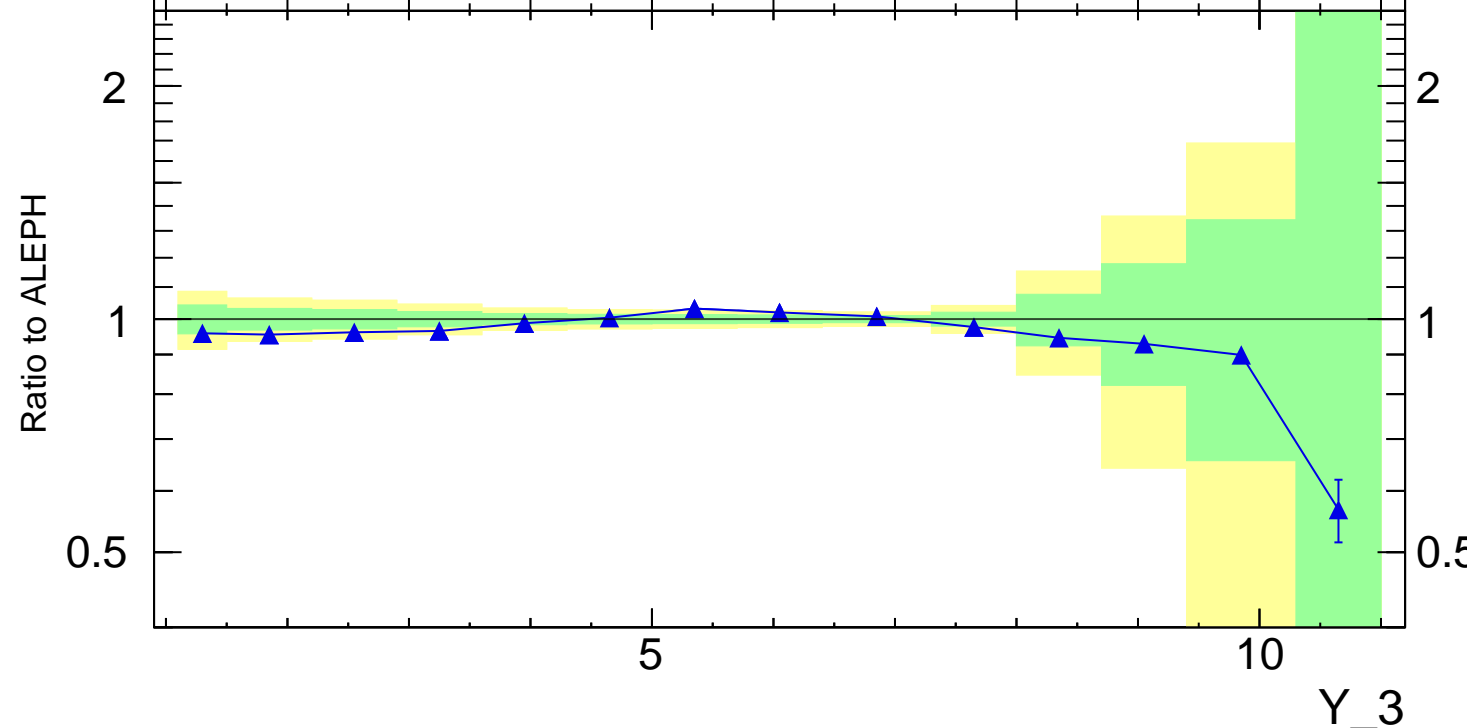

Two-jet resolution y_{23} (charged)

■ ALEPH
▲ Pythia 8.209 default

ALEPH_1996_S3486095

Ratio to ALEPH

5

10

Y_3

Rivet 3.1.0, 7.3M events
mcplots.cern.ch [arXiv:1306.3436]