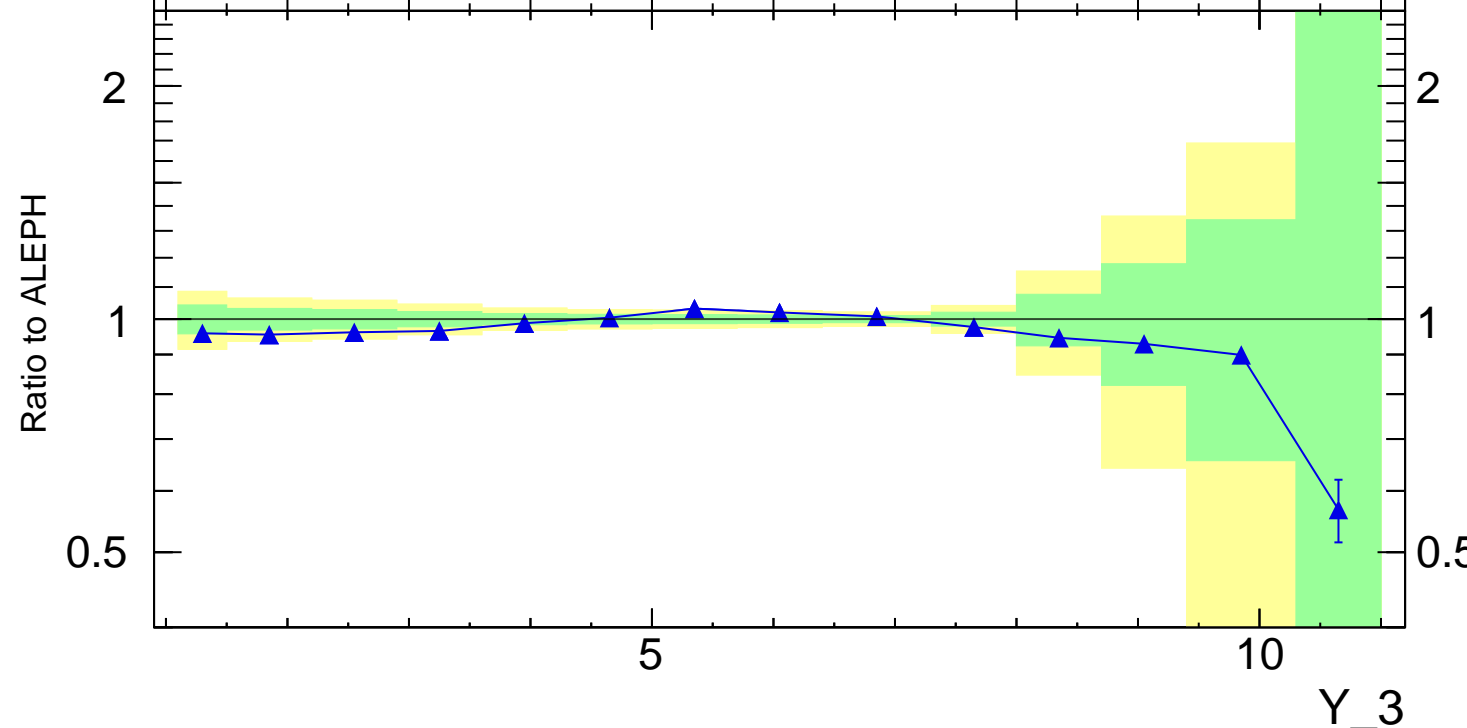

Two-jet resolution y_{23} (charged)

Rivet 3.1.0, 7.3M events
mcplots.cern.ch [arXiv:1306.3436]