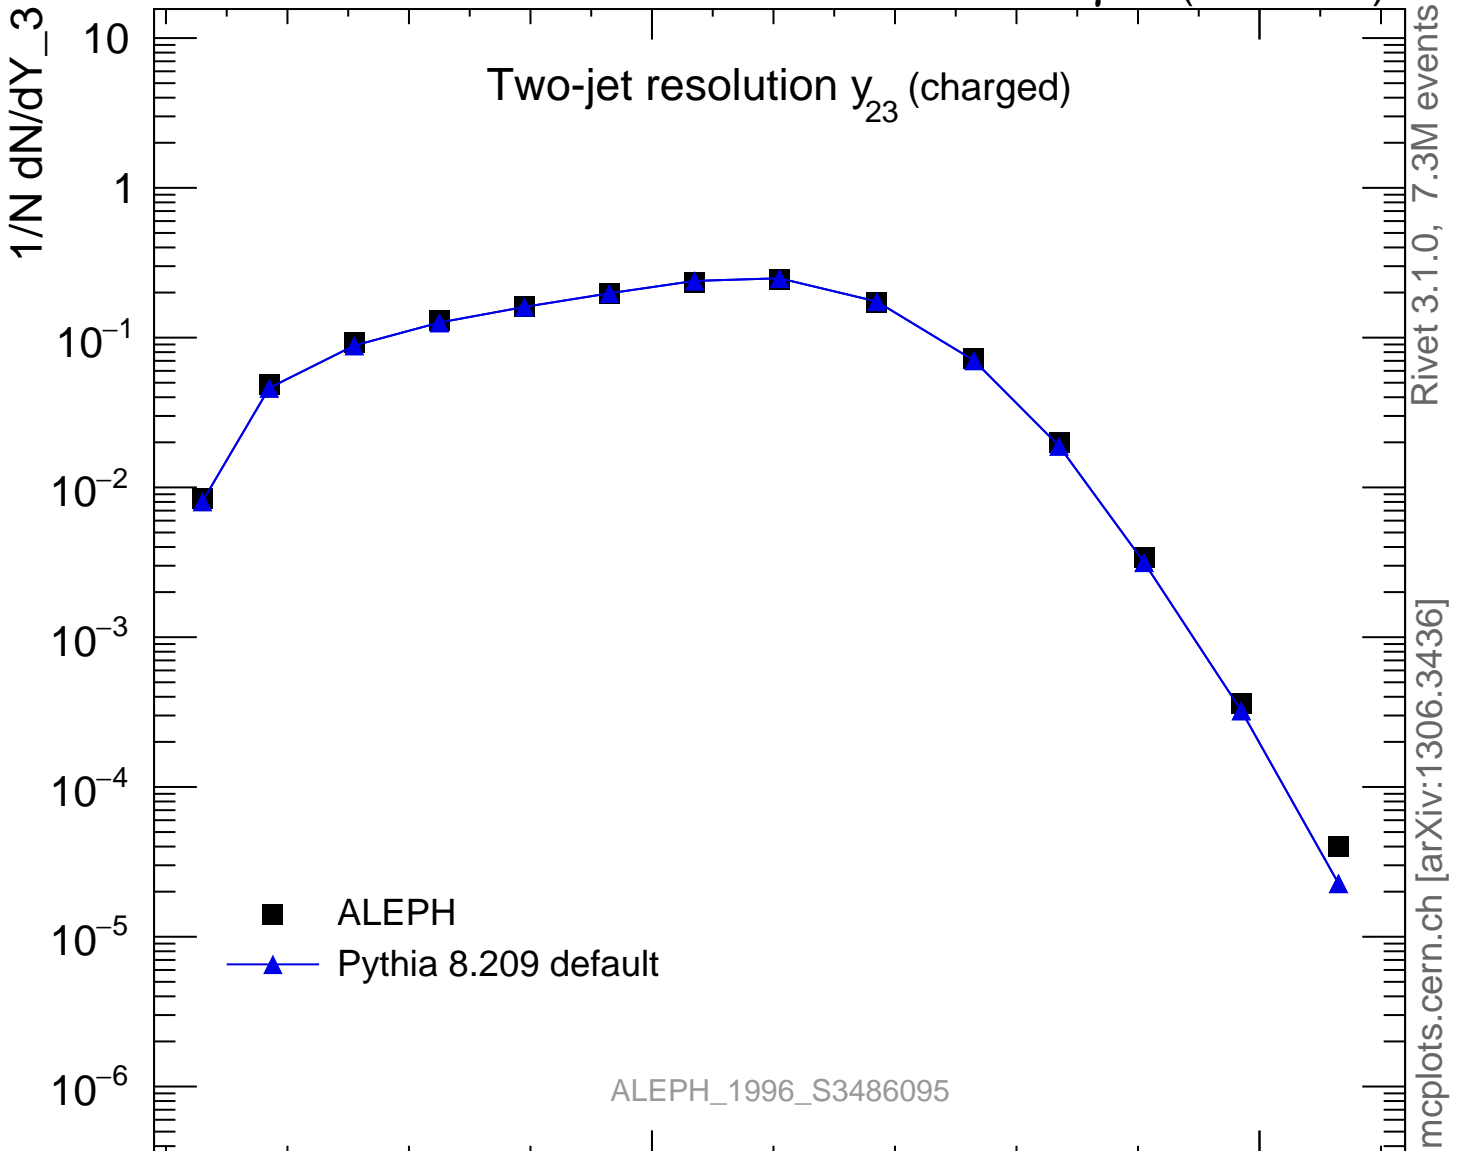

Two-jet resolution y_{23} (charged)

Rivet 3.1.0, 7.3M events
mcplots.cern.ch [arXiv:1306.3436]