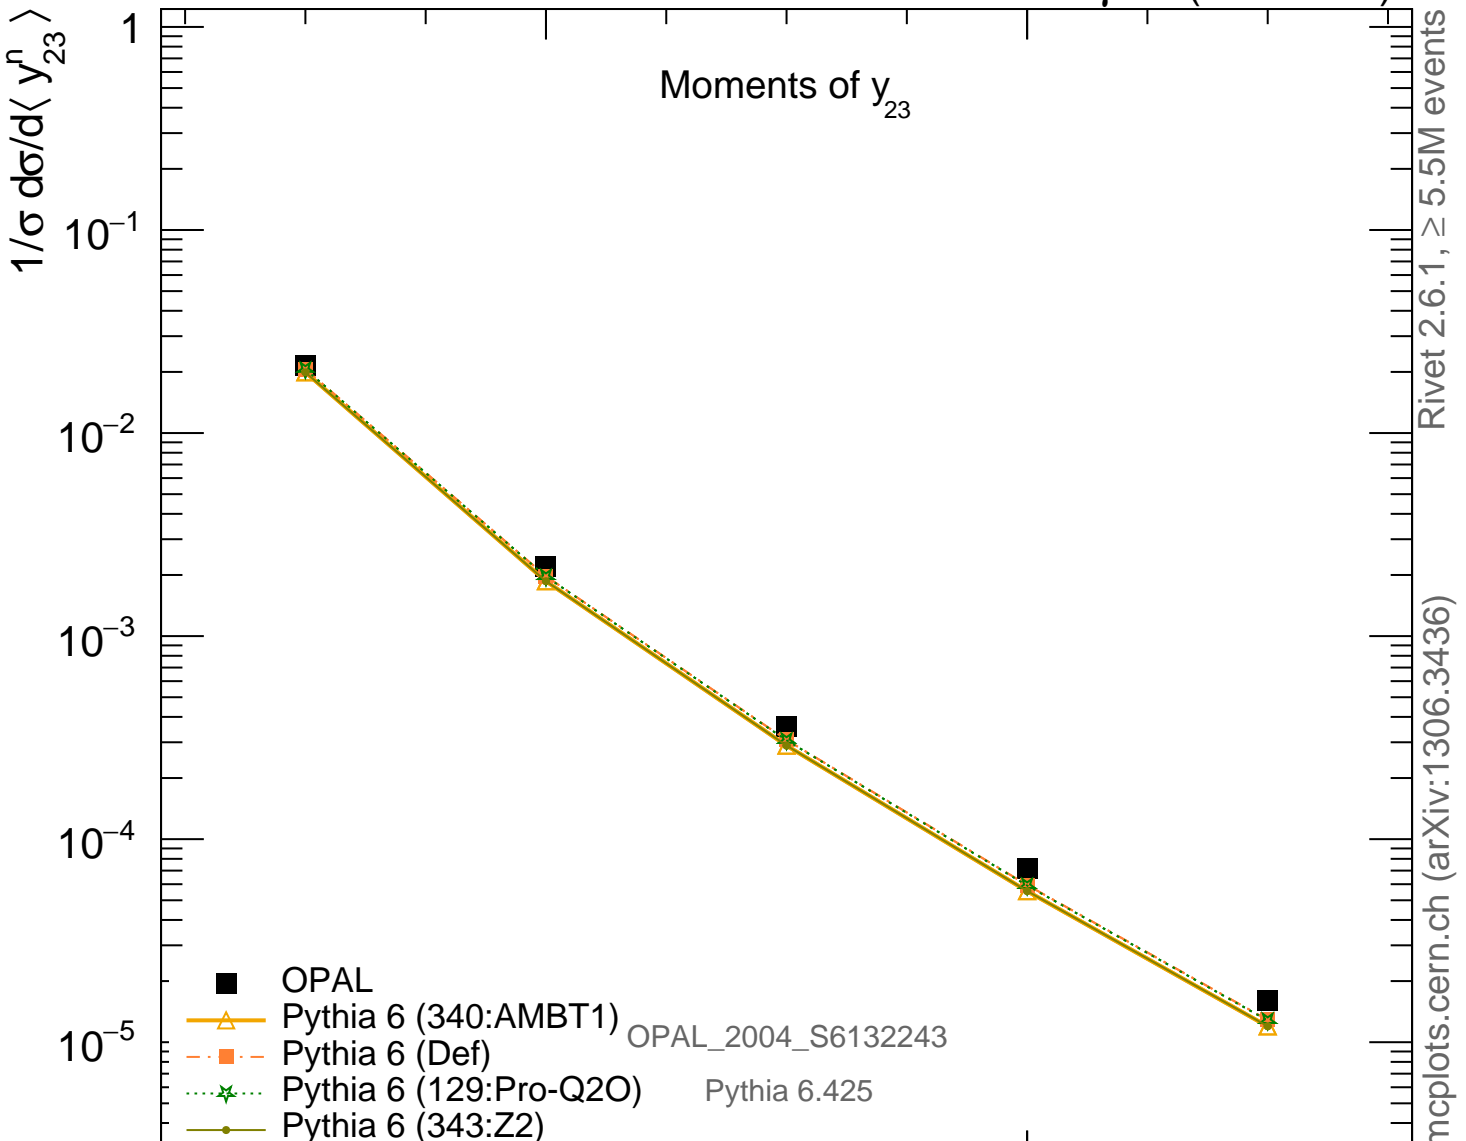

Moments of y_{23}

Rivet 2.6.1, $\geq 5.5M$ events
mcplots.cern.ch (arXiv:1306.3436)