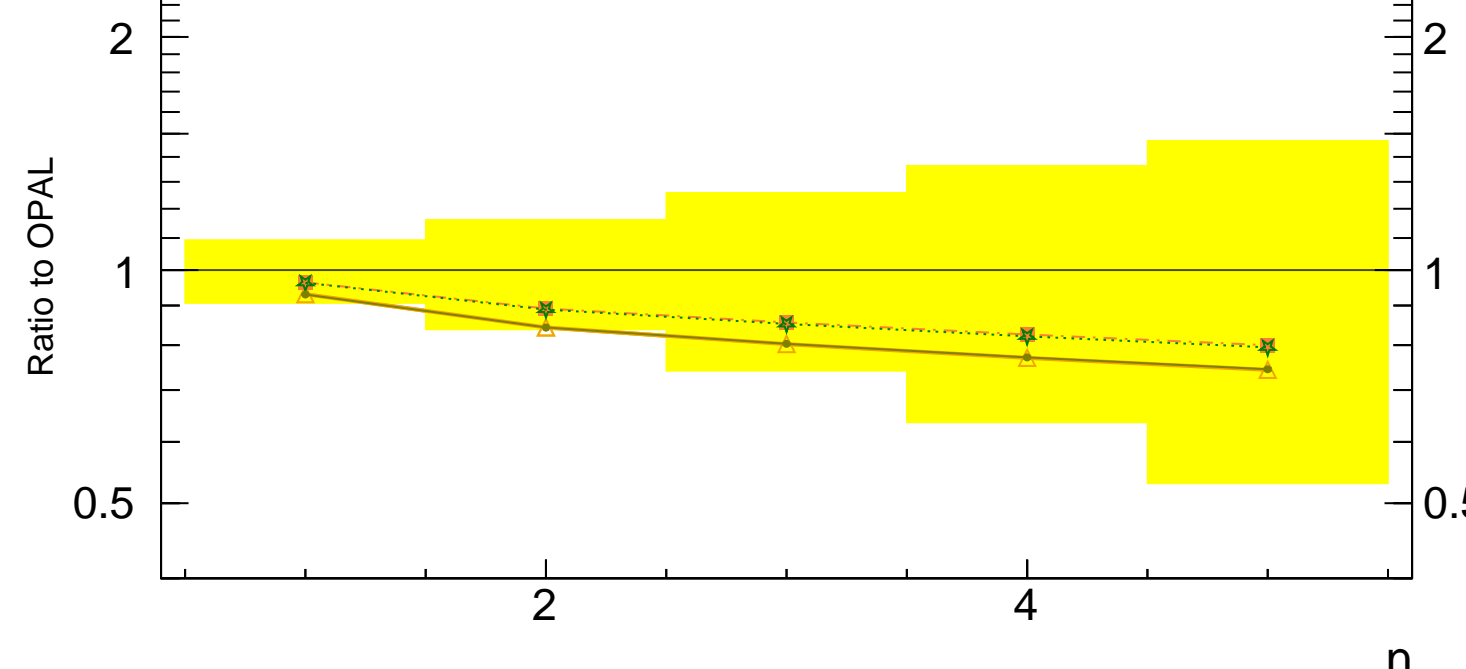

Moments of y_{23}

Rivet 2.6.1, $\geq 5.5M$ events
mcplots.cern.ch (arXiv:1306.3436)