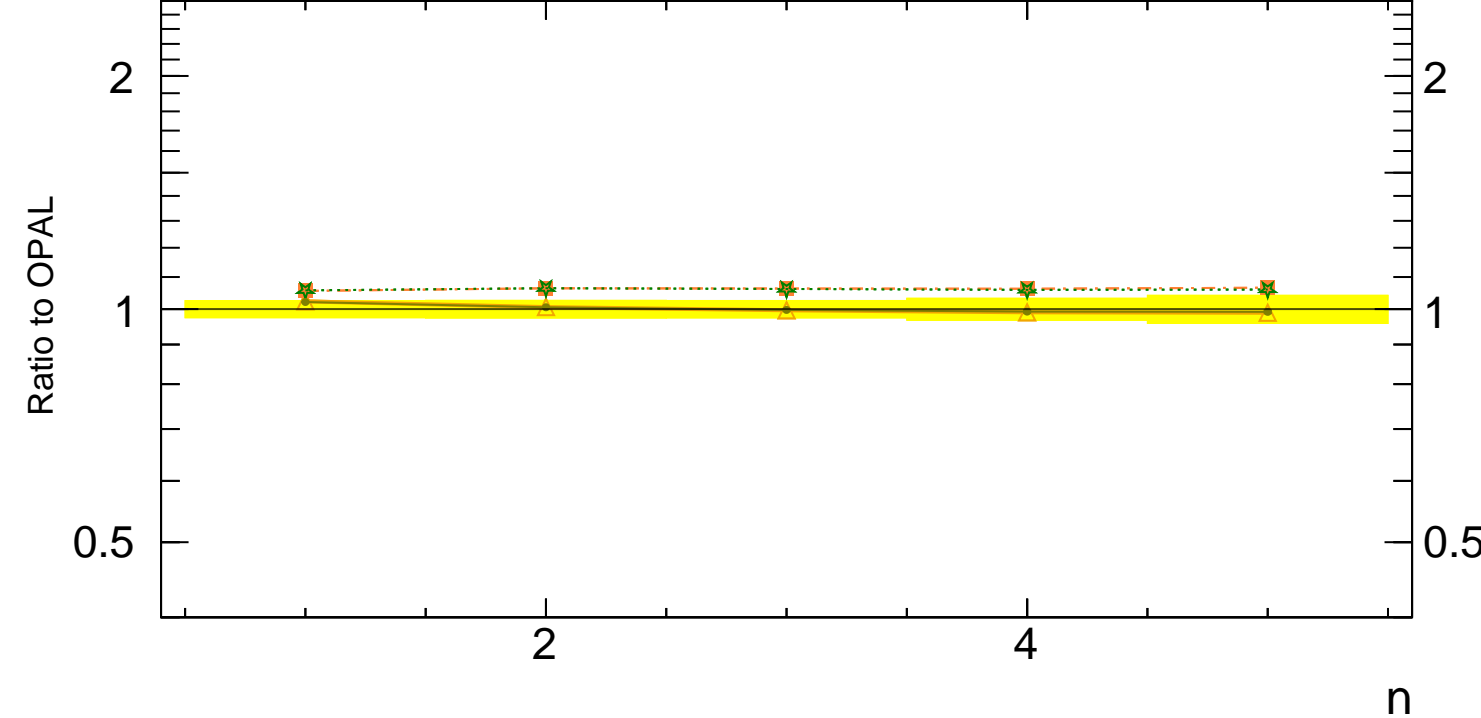

Moments of y_{23}

Rivet 2.6.1, $\geq 5.3M$ events
mcplots.cern.ch (arXiv:1306.3436)

OPAL_2004_S6132243

Pythia 6.425