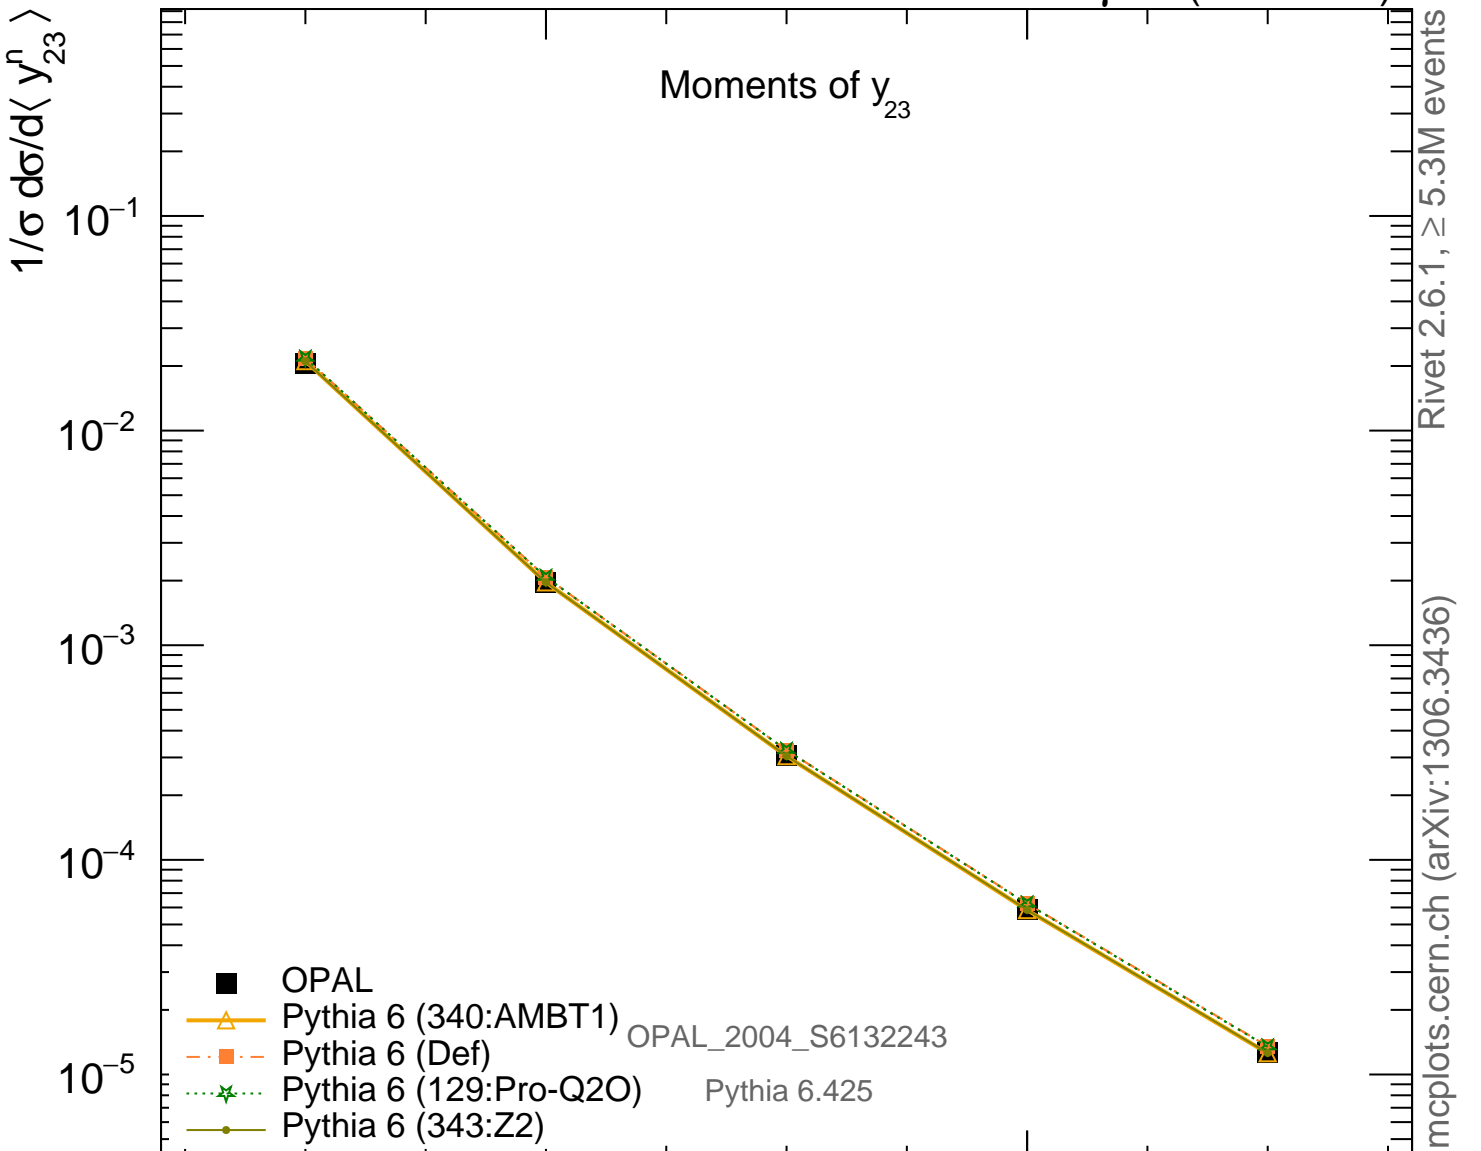

Moments of y_{23}

Rivet 2.6.1, $\geq 5.3M$ events
mcplots.cern.ch (arXiv:1306.3436)

OPAL_2004_S6132243

Pythia 6.425