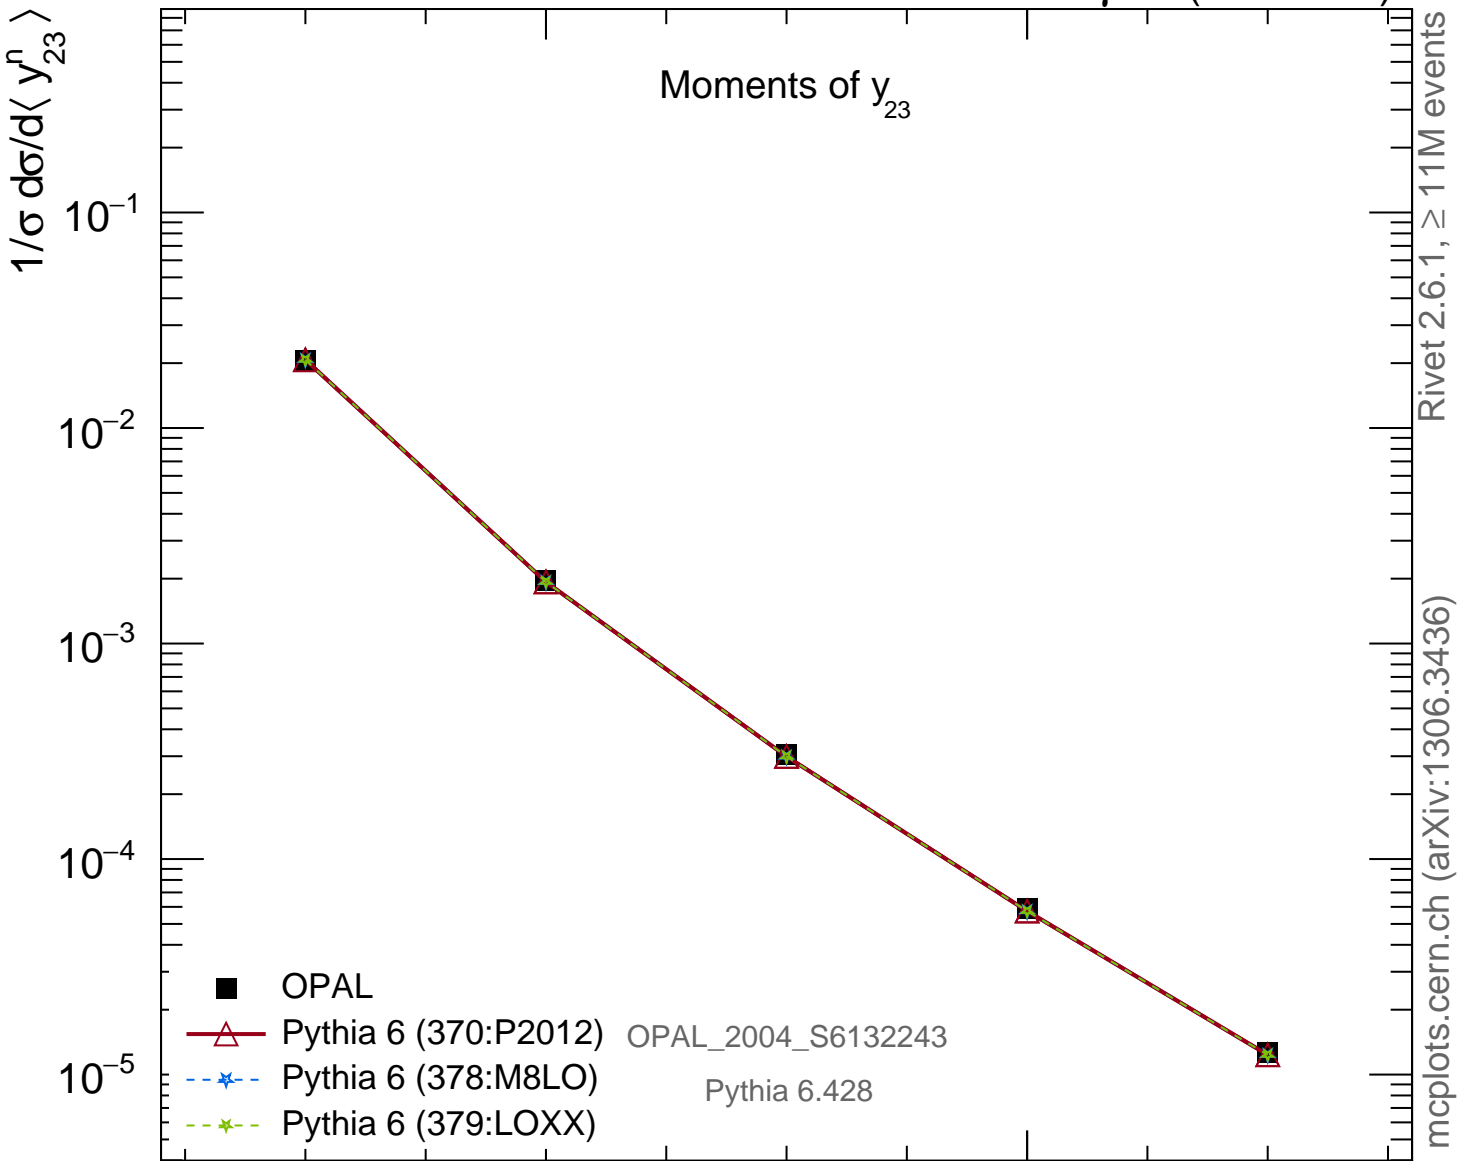

Moments of  $y_{23}$

Rivet 2.6.1,  $\geq 11M$  events  
mcplots.cern.ch (arXiv:1306.3436)