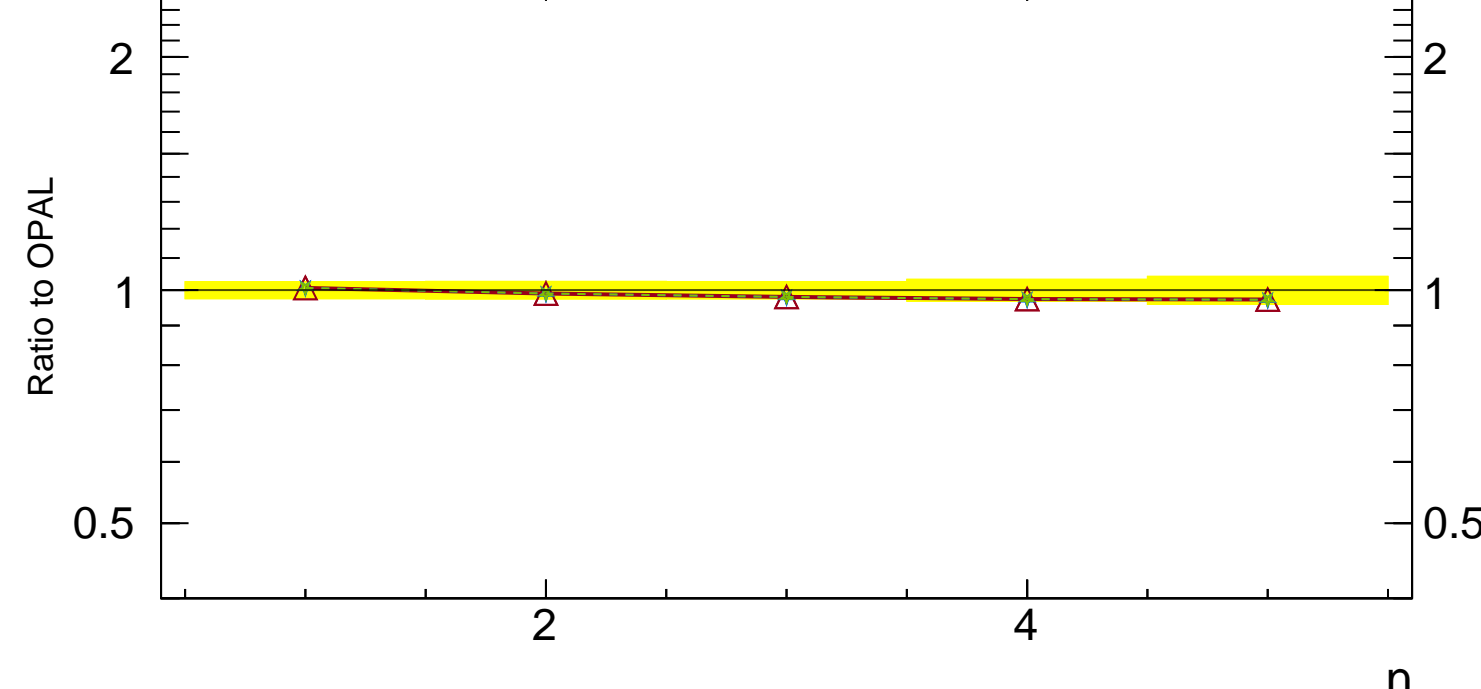

Moments of  $y_{23}$

Rivet 2.6.1,  $\geq 11M$  events  
mcplots.cern.ch (arXiv:1306.3436)