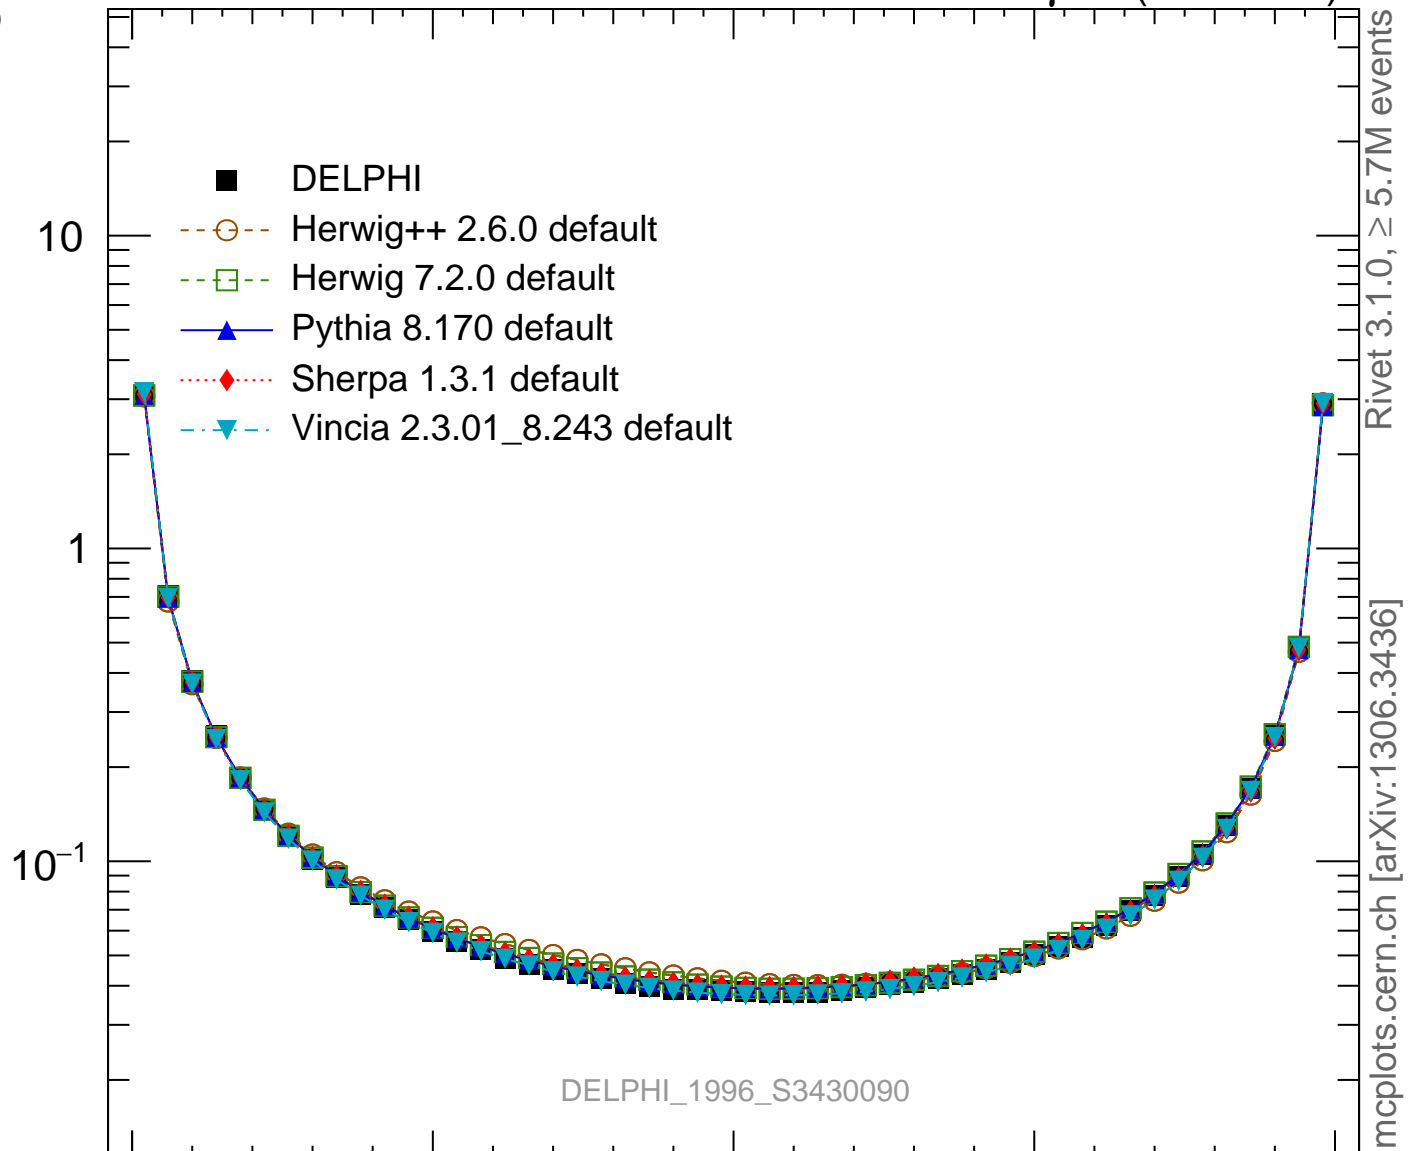

EEC

Rivet 3.1.0,  $\geq 5.7M$  events  
mcplots.cern.ch [arXiv:1306.3436]

Ratio to DELPHI

2  
1  
0.5