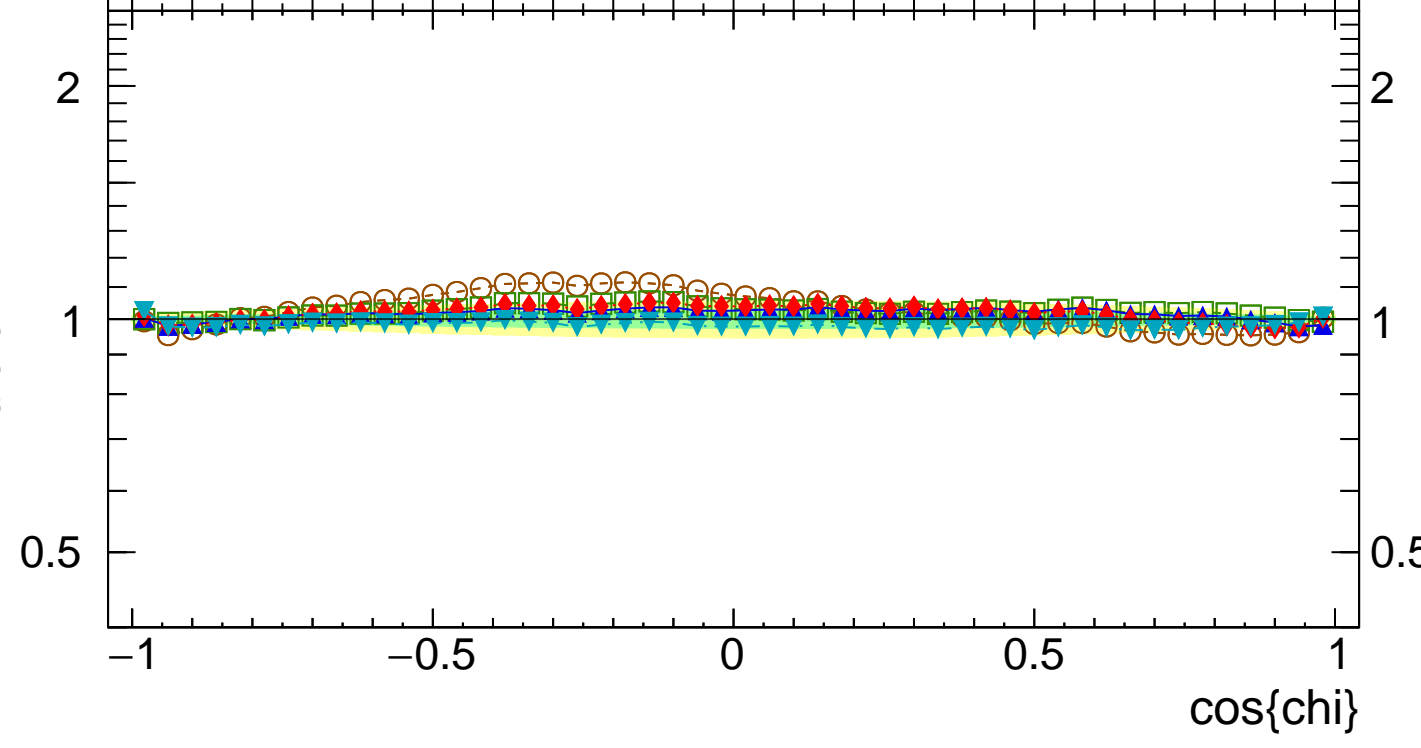

EEC

Rivet 3.1.0,  $\geq 5.7M$  events  
mcplots.cern.ch [arXiv:1306.3436]

Ratio to DELPHI

2  
1  
0.5