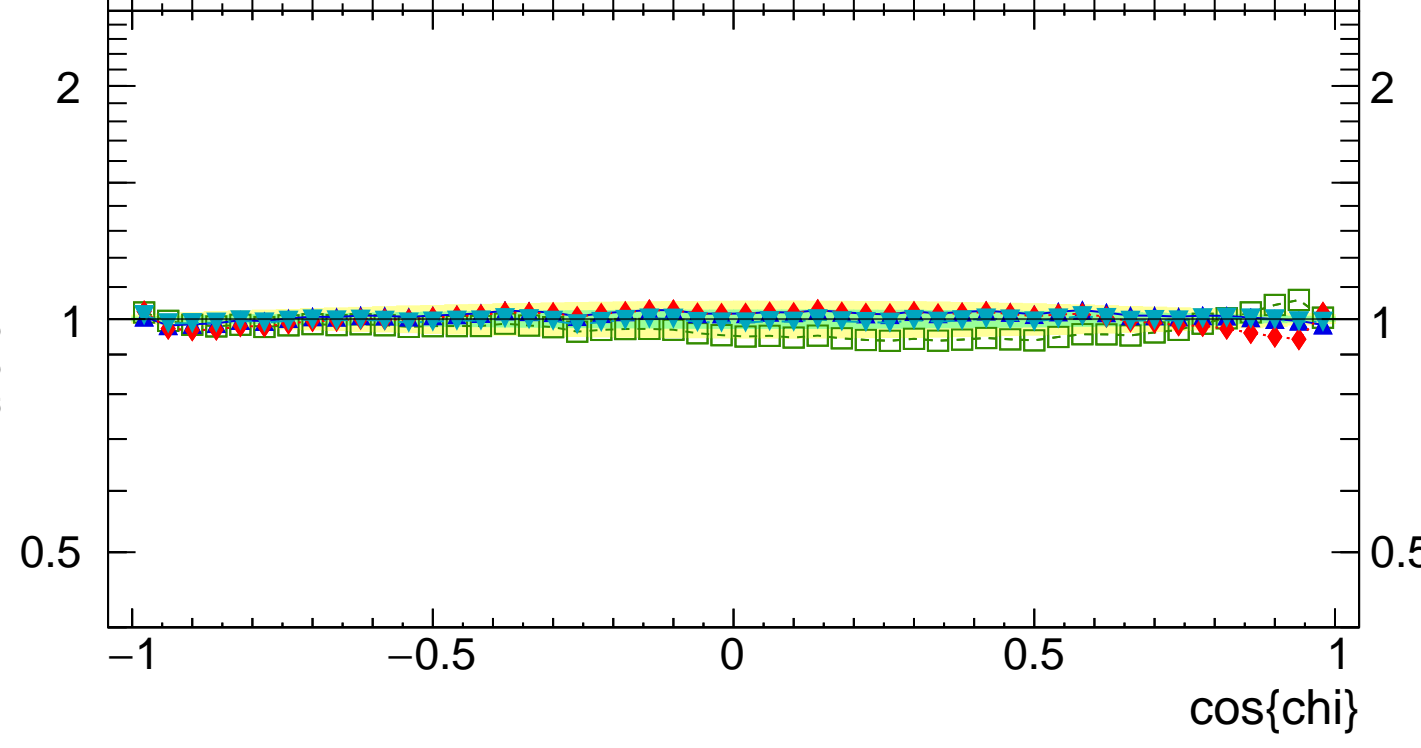

EEC

Rivet 3.1.0, $\geq 7.2M$ events

Ratio to DELPHI

mcplots.cern.ch [arXiv:1306.3436]