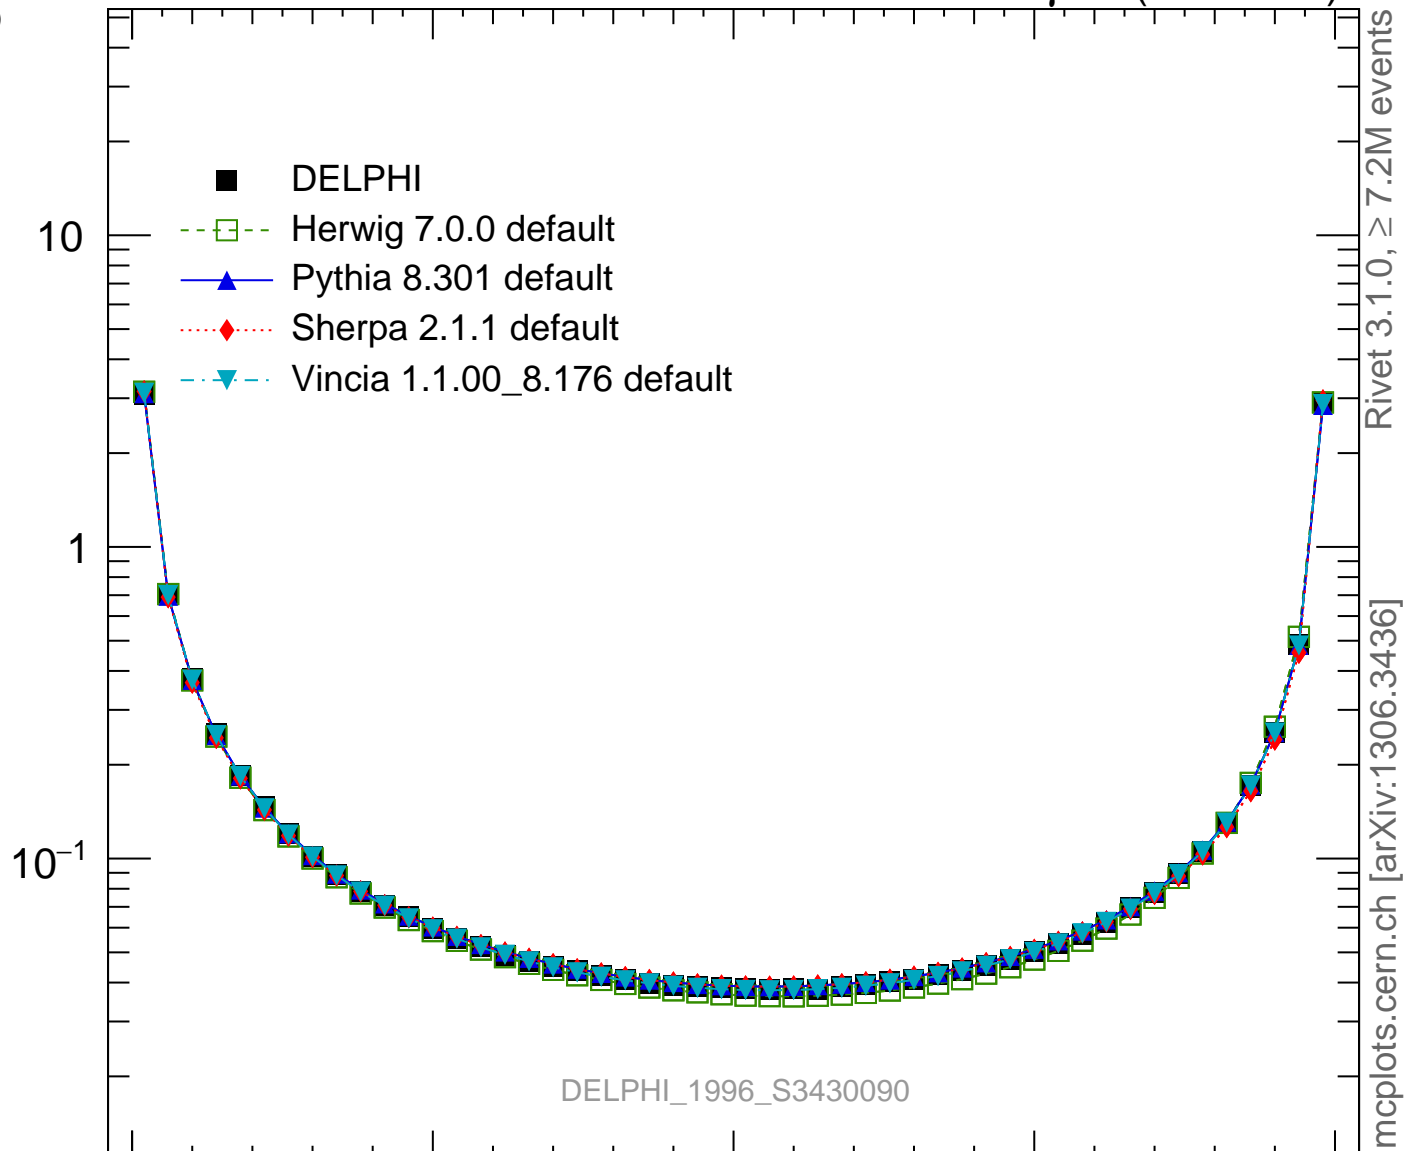

EEC

Rivet 3.1.0, $\geq 7.2M$ events

Ratio to DELPHI

mcplots.cern.ch [arXiv:1306.3436]