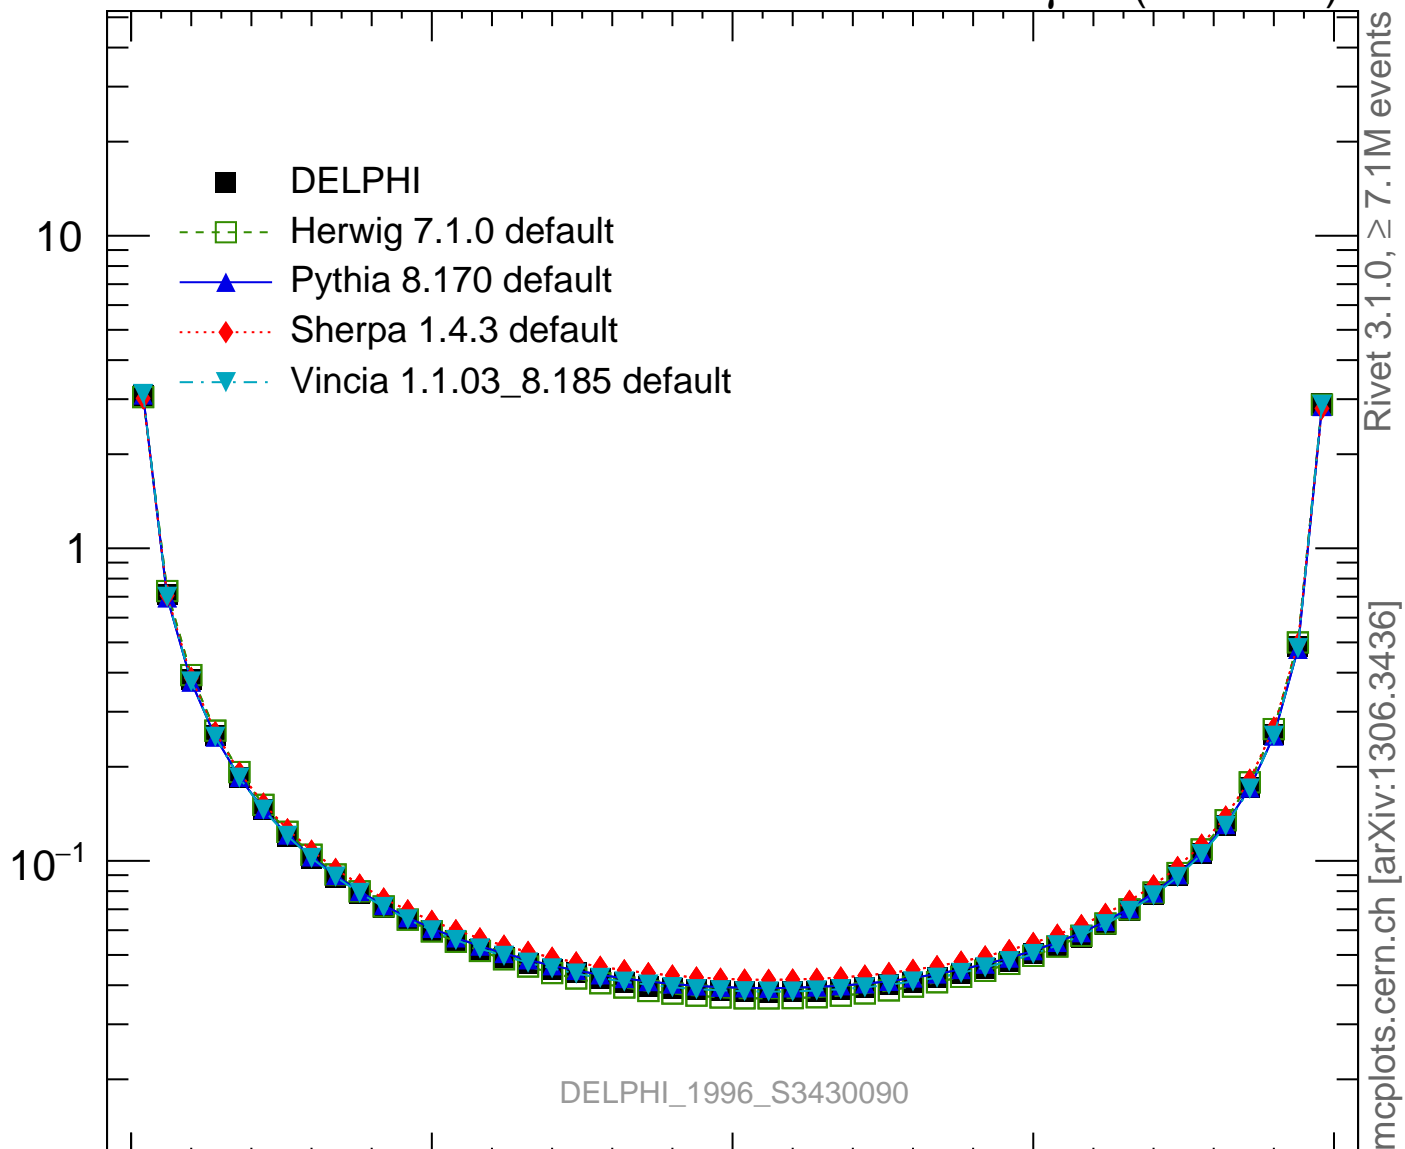

EEC

Rivet 3.1.0, $\geq 7.1M$ events

Ratio to DELPHI