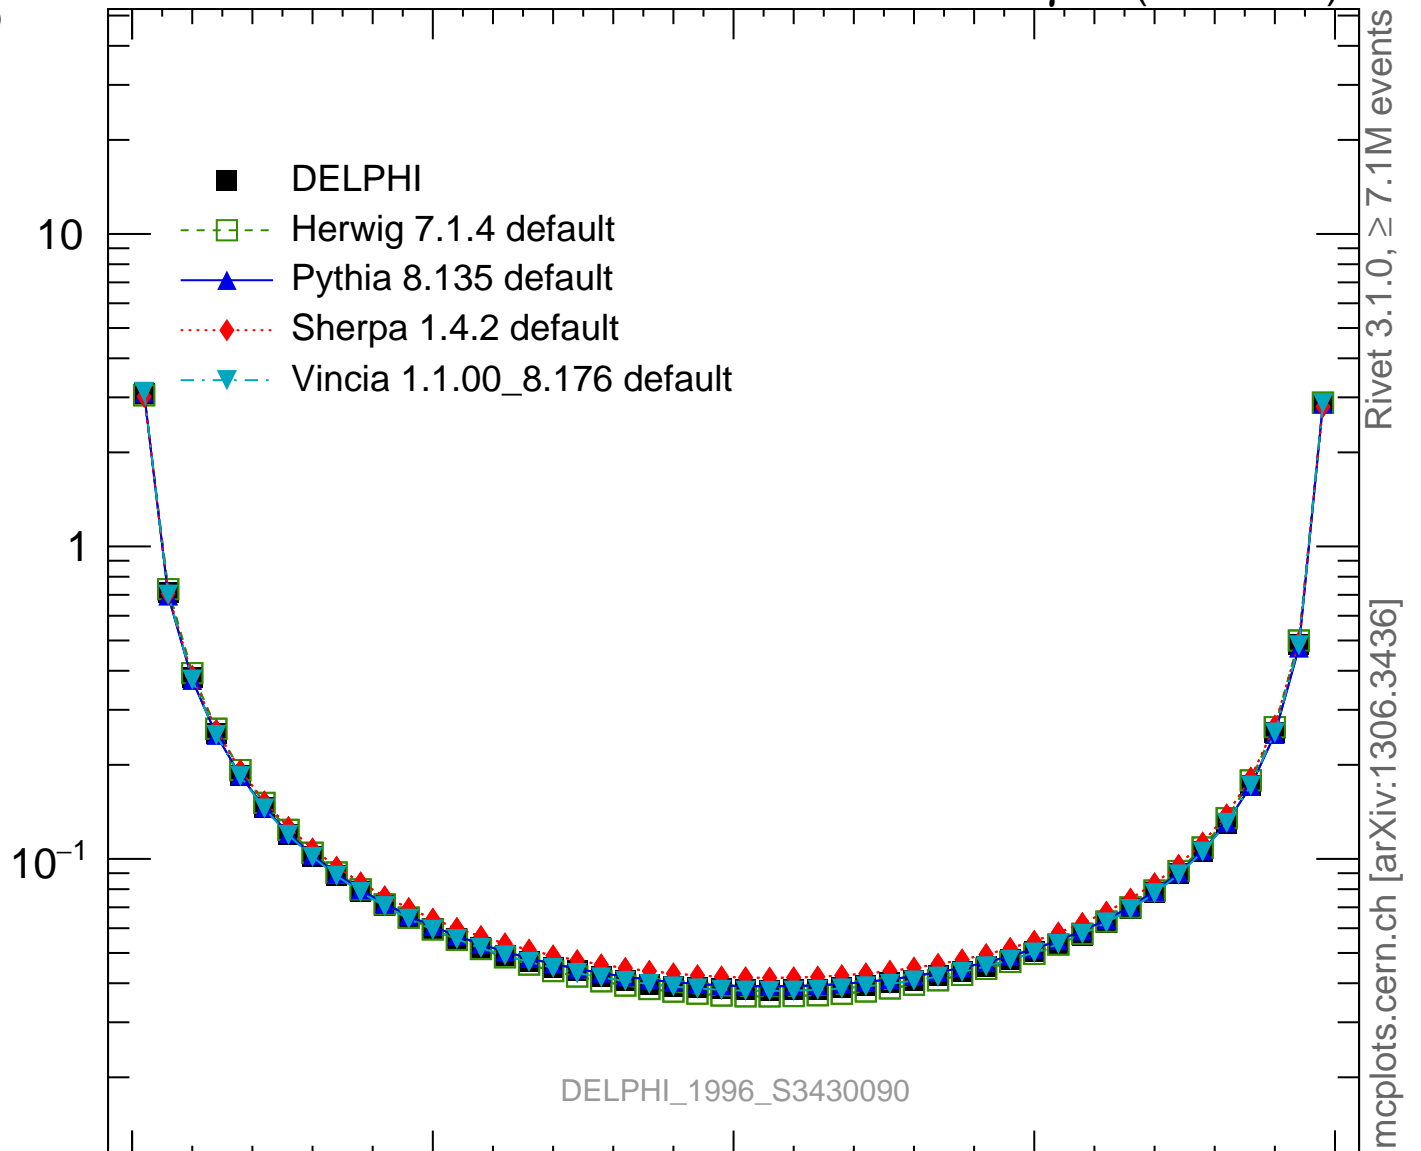

EEC

Rivet 3.1.0, $\geq 7.1M$ events
mcplots.cern.ch [arXiv:1306.3436]

Ratio to DELPHI