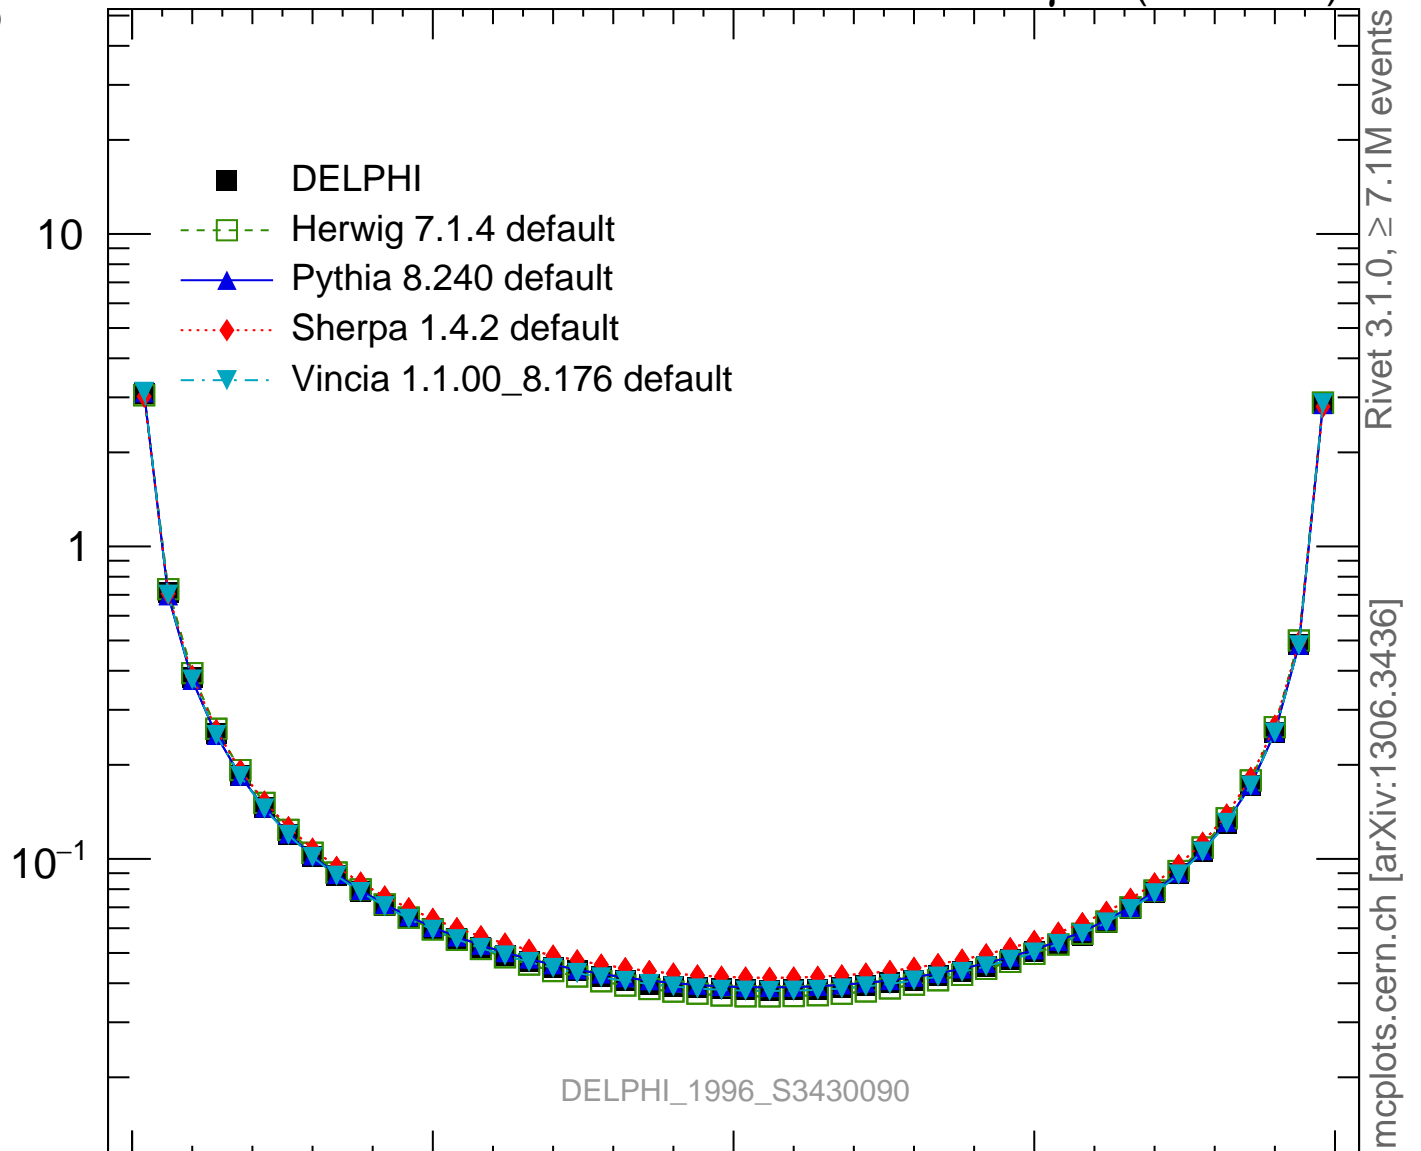

EEC

Rivet 3.1.0, $\geq 7.1M$ events
mcplots.cern.ch [arXiv:1306.3436]

Ratio to DELPHI