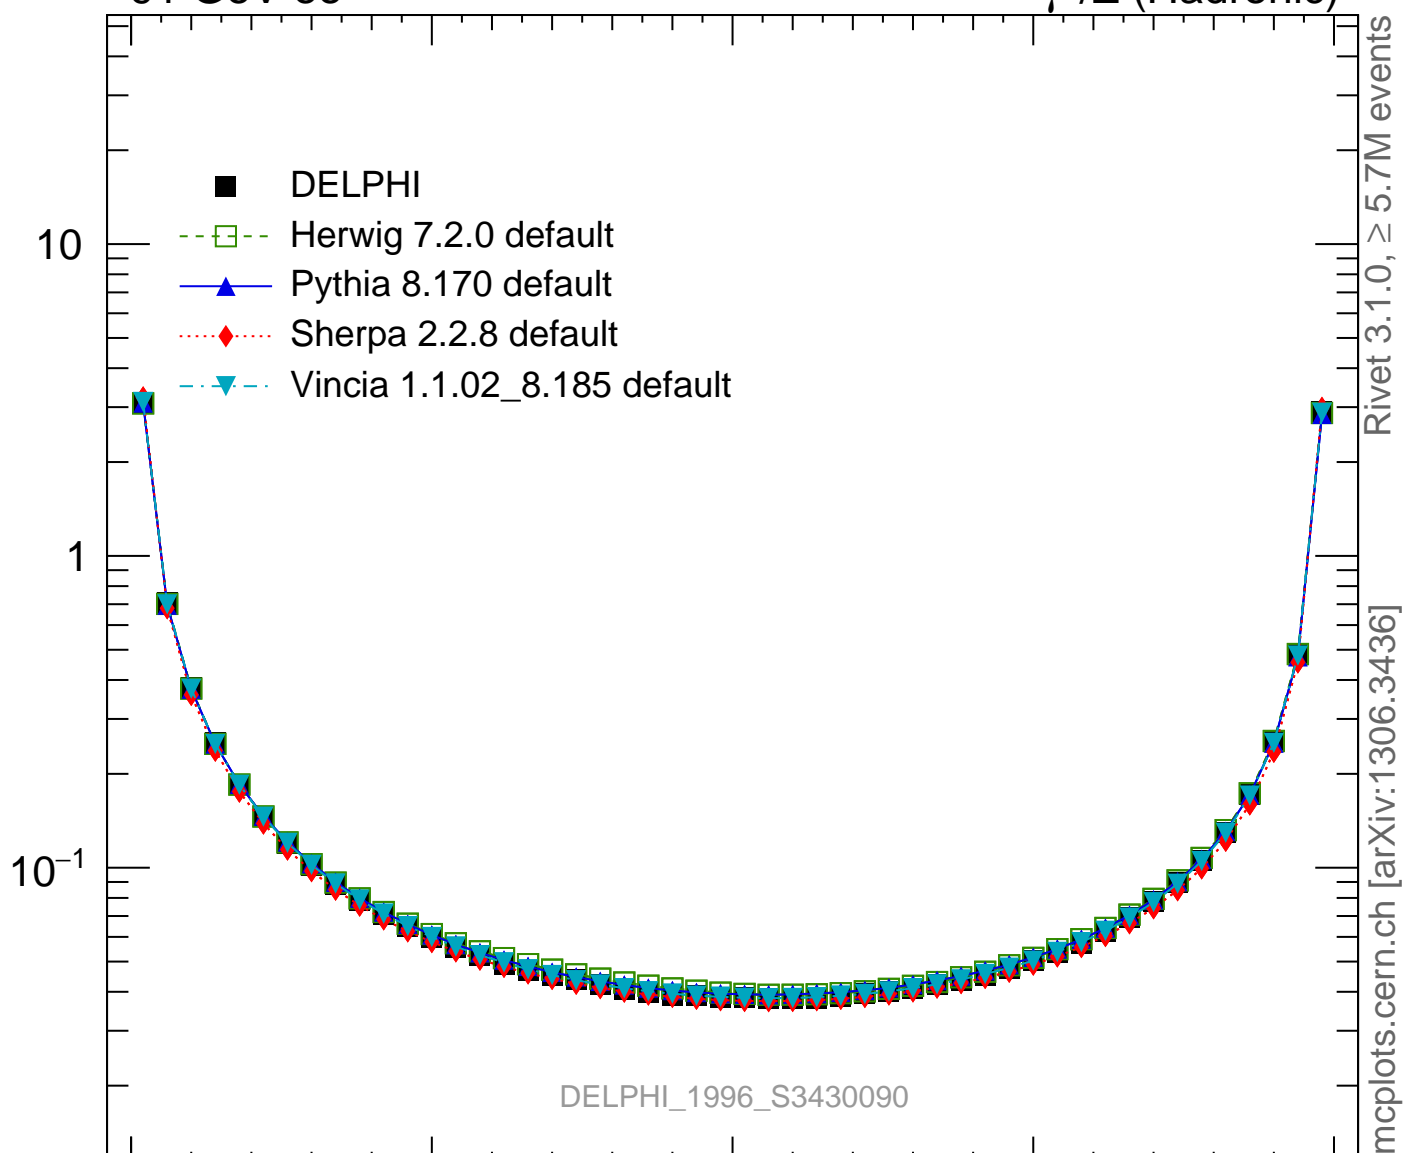

EEC

Rivet 3.1.0, $\geq 5.7M$ events

mcplots.cern.ch [arXiv:1306.3436]

Ratio to DELPHI