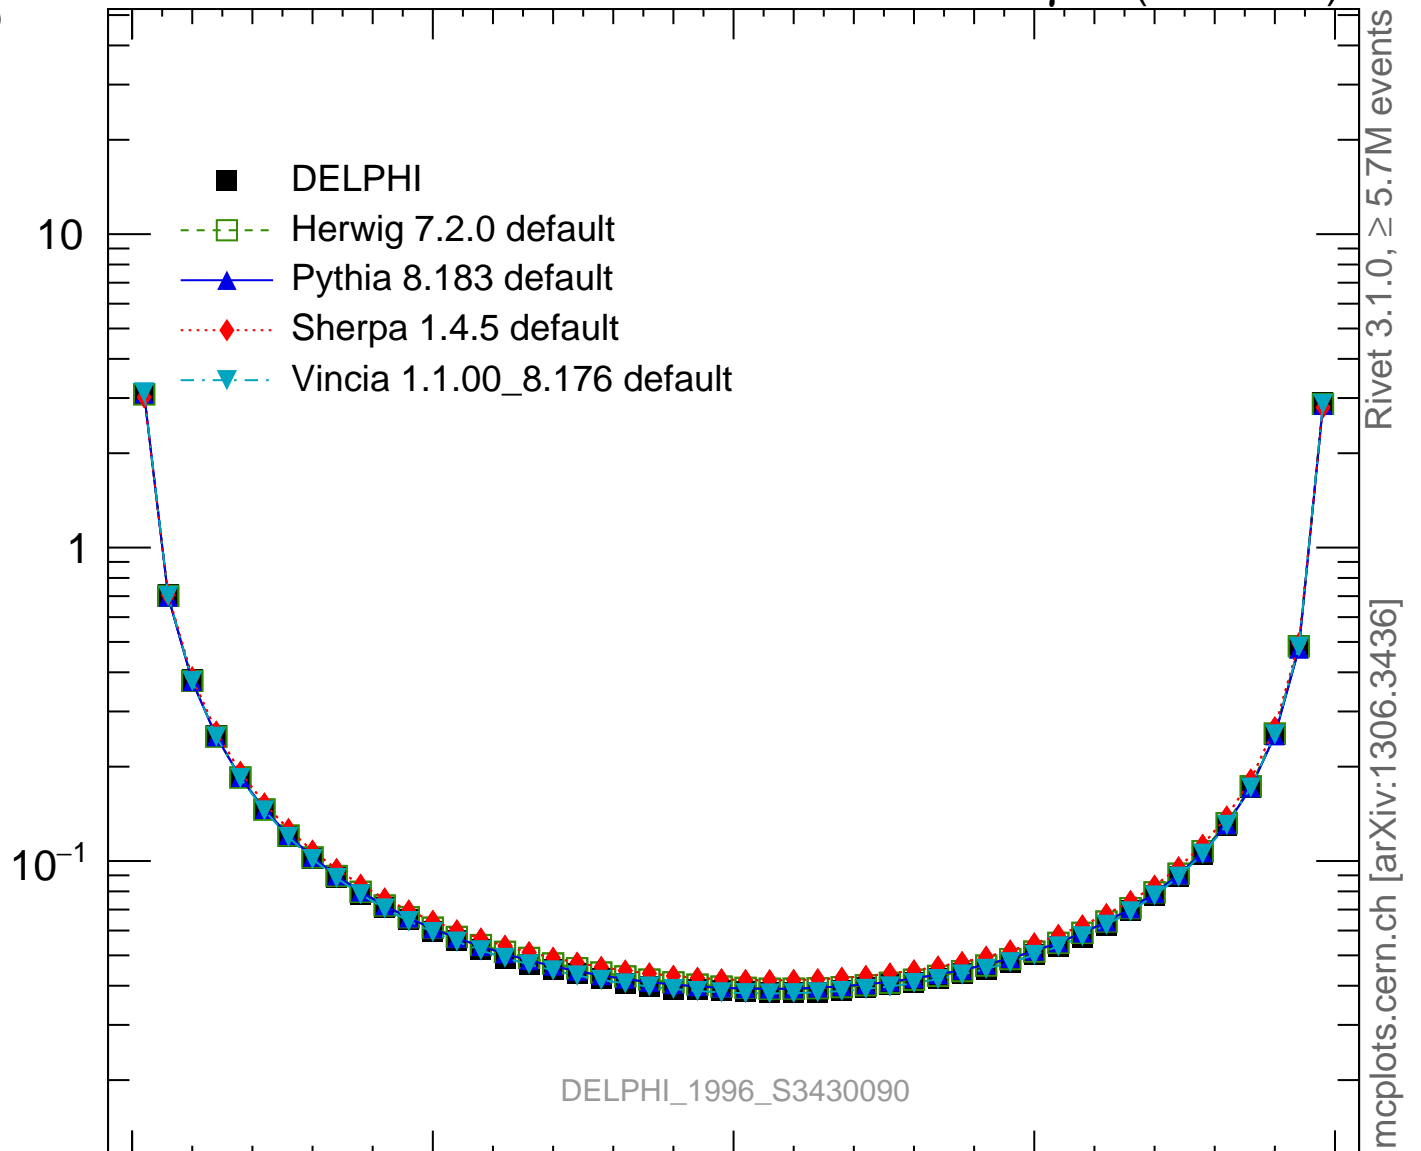

EEC

Rivet 3.1.0,  $\geq 5.7M$  events  
mcplots.cern.ch [arXiv:1306.3436]

Ratio to DELPHI