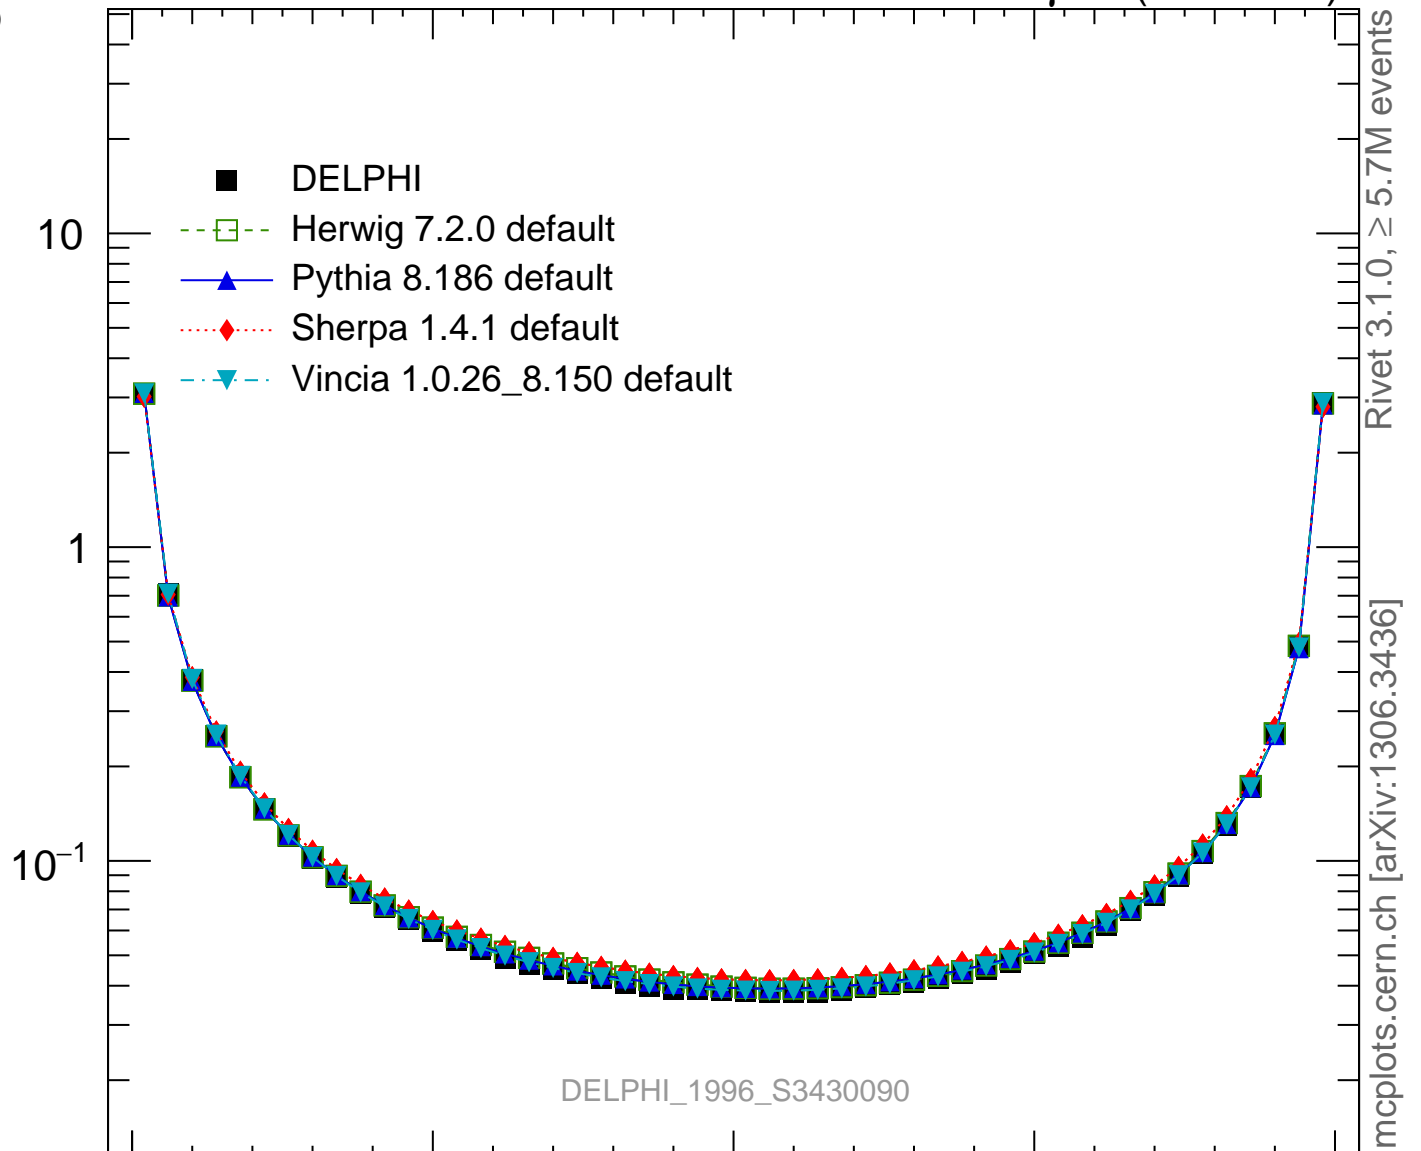

EEC

Rivet 3.1.0, $\geq 5.7M$ events
mcplots.cern.ch [arXiv:1306.3436]

Ratio to DELPHI