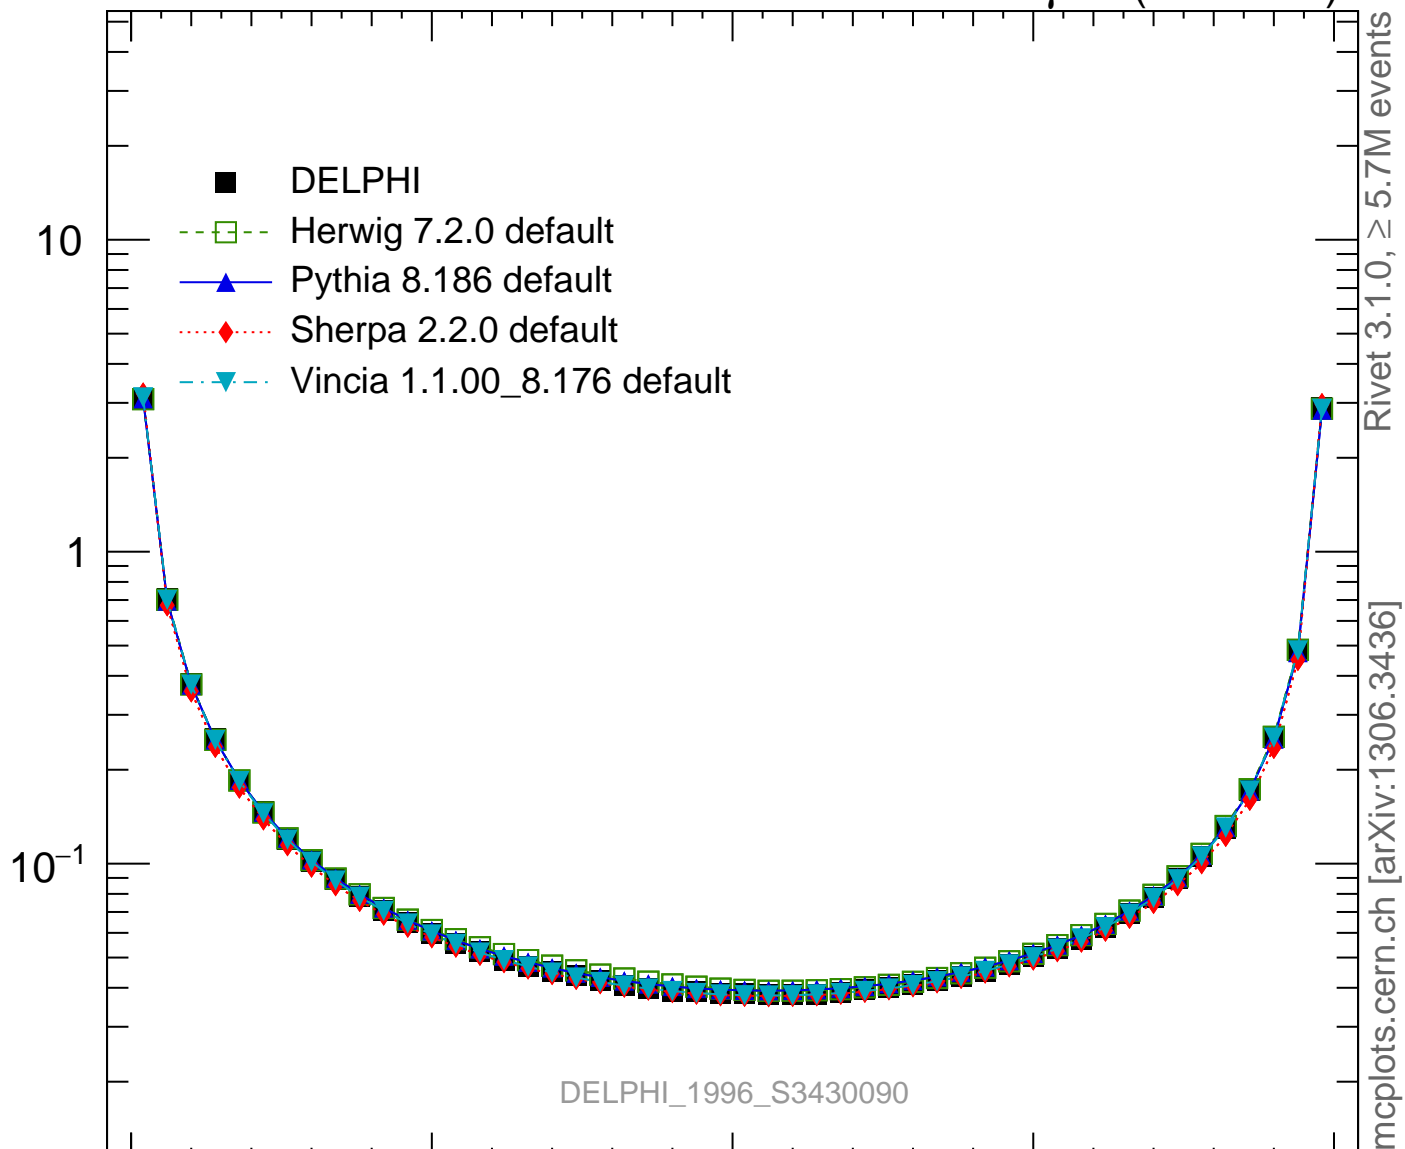

EEC

Rivet 3.1.0, $\geq 5.7M$ events

mcplots.cern.ch [arXiv:1306.3436]

Ratio to DELPHI