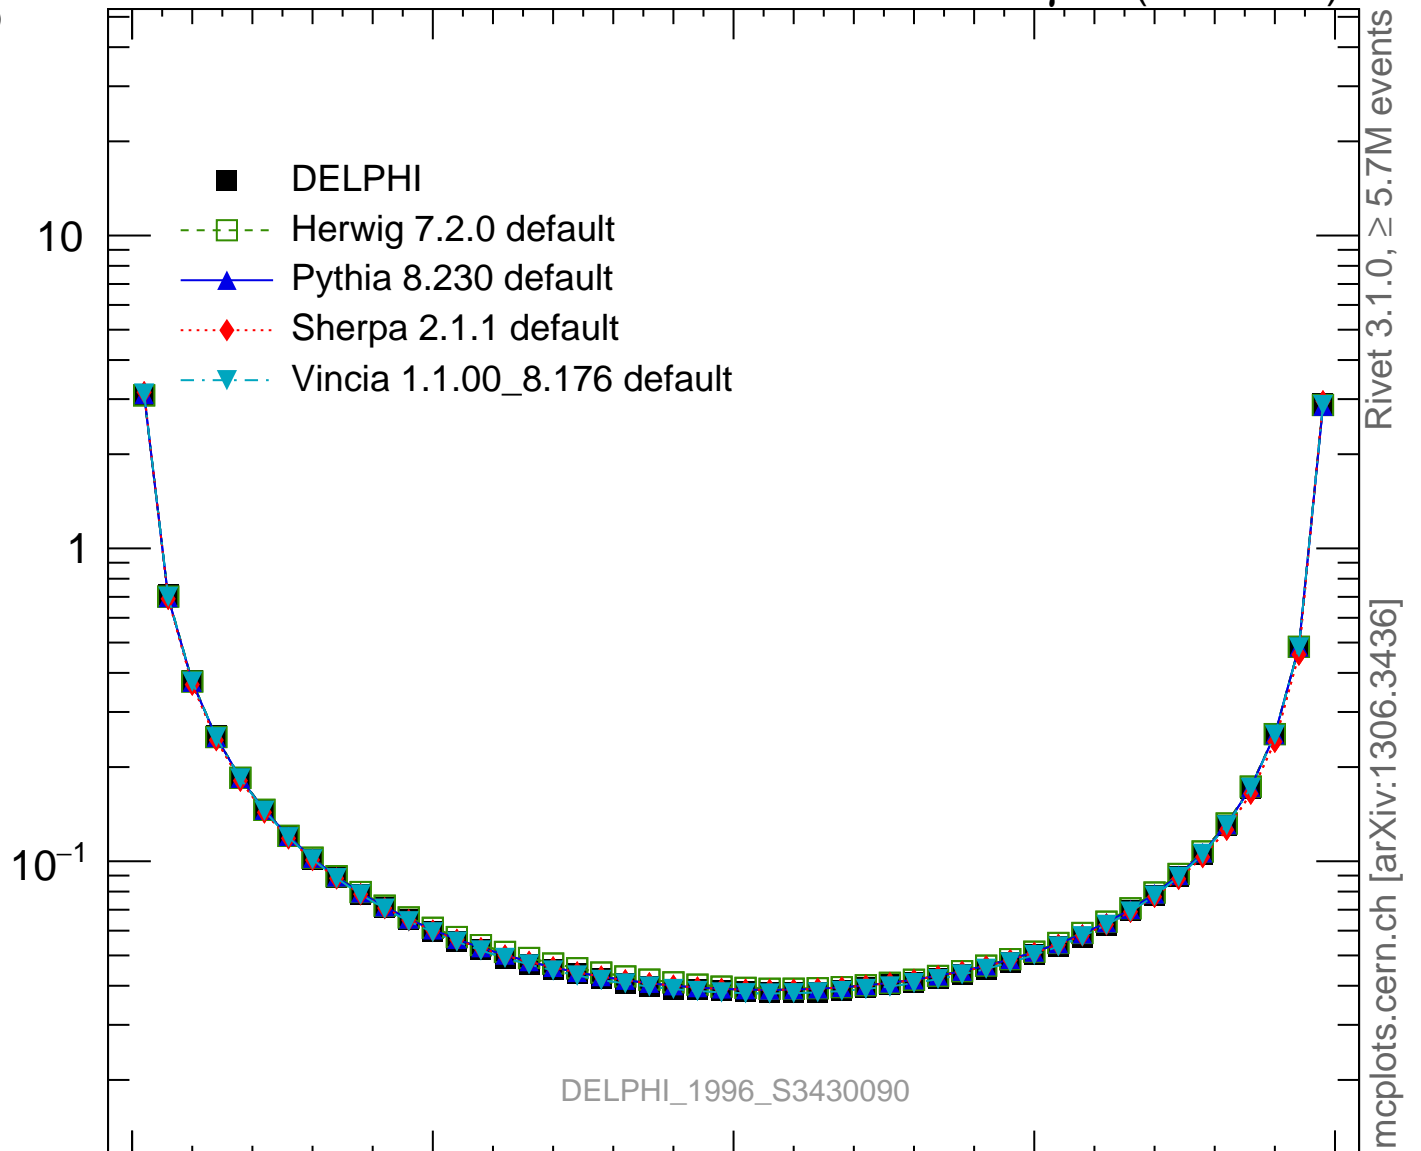

EEC

Rivet 3.1.0, ≥ 5.7 M events
mcplots.cern.ch [arXiv:1306.3436]

Ratio to DELPHI