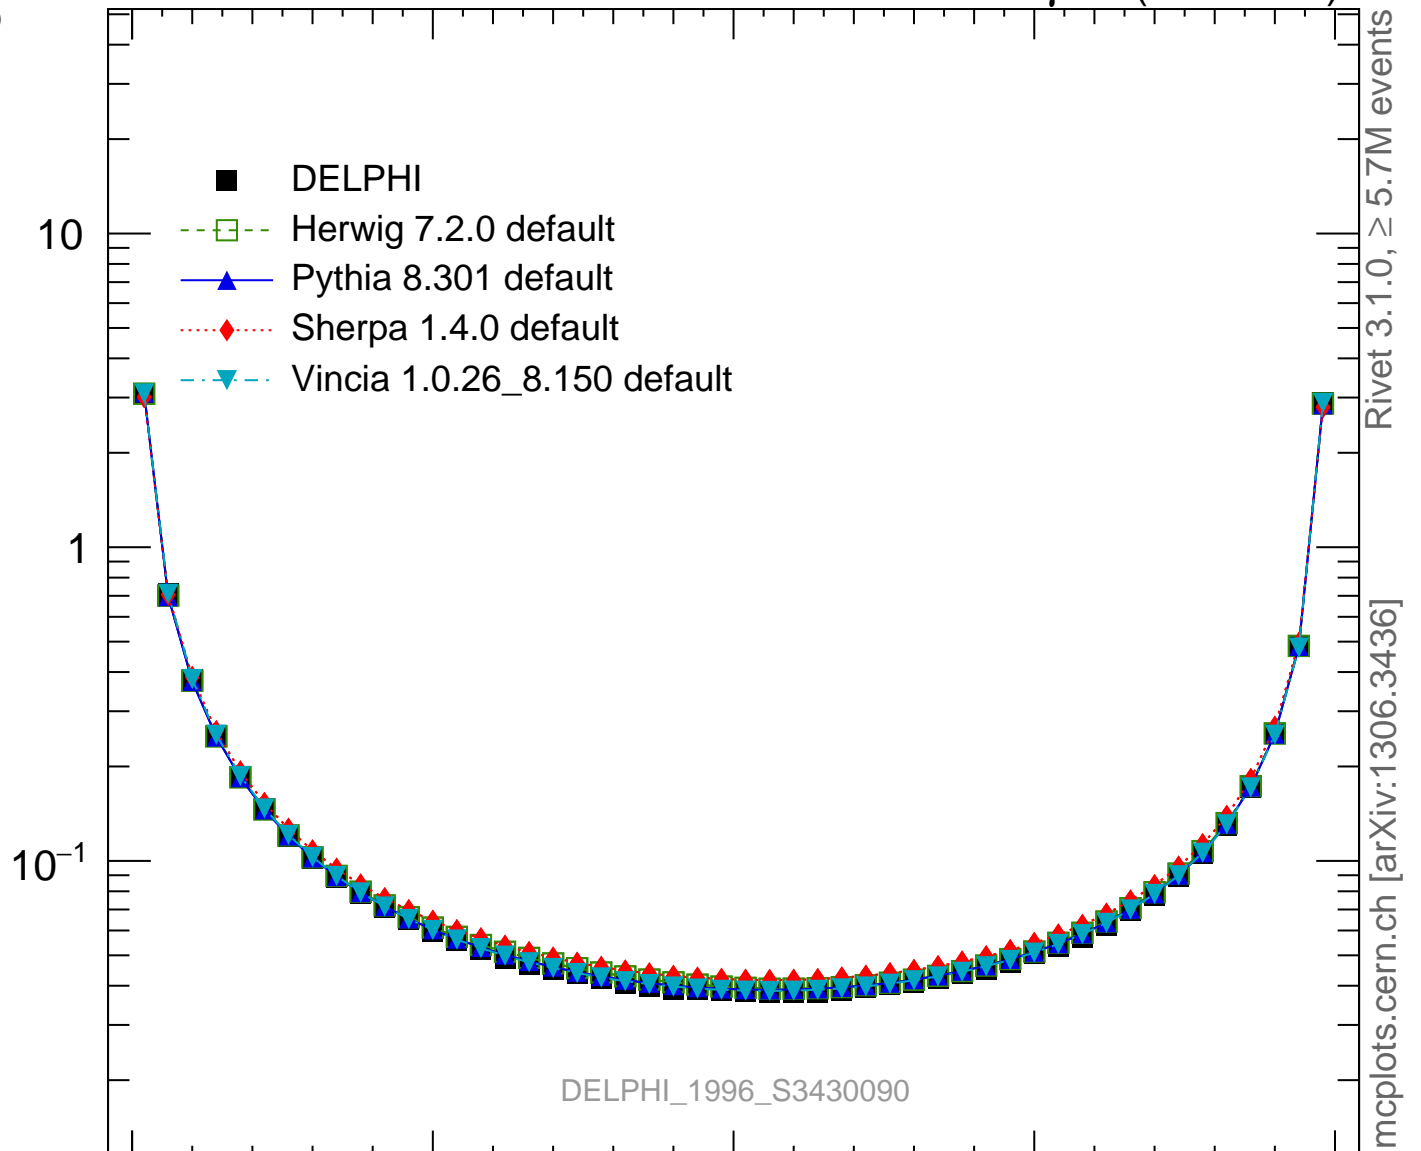

EEC

Rivet 3.1.0, $\geq 5.7M$ events
mcplots.cern.ch [arXiv:1306.3436]

Ratio to DELPHI