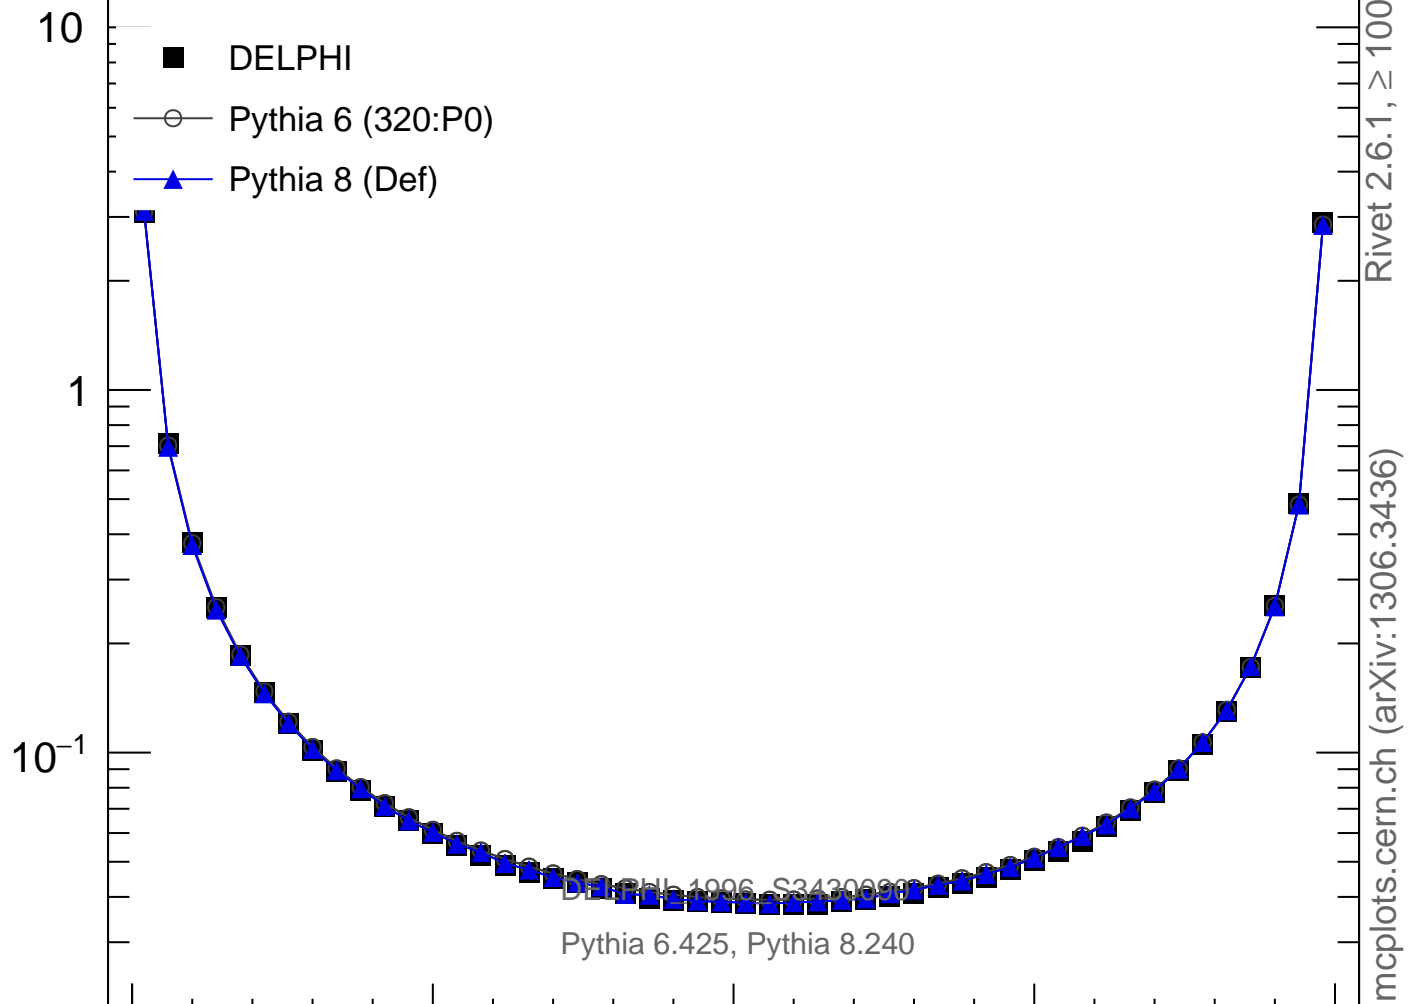

EEC

Energy-Energy Correlation

- DELPHI
- Pythia 6 (320:P0)
- ▲ Pythia 8 (Def)

Rivet 2.6.1, ≥ 100k events

Ratio to DELPHI

mcplots.cern.ch (arXiv:1306.3436)