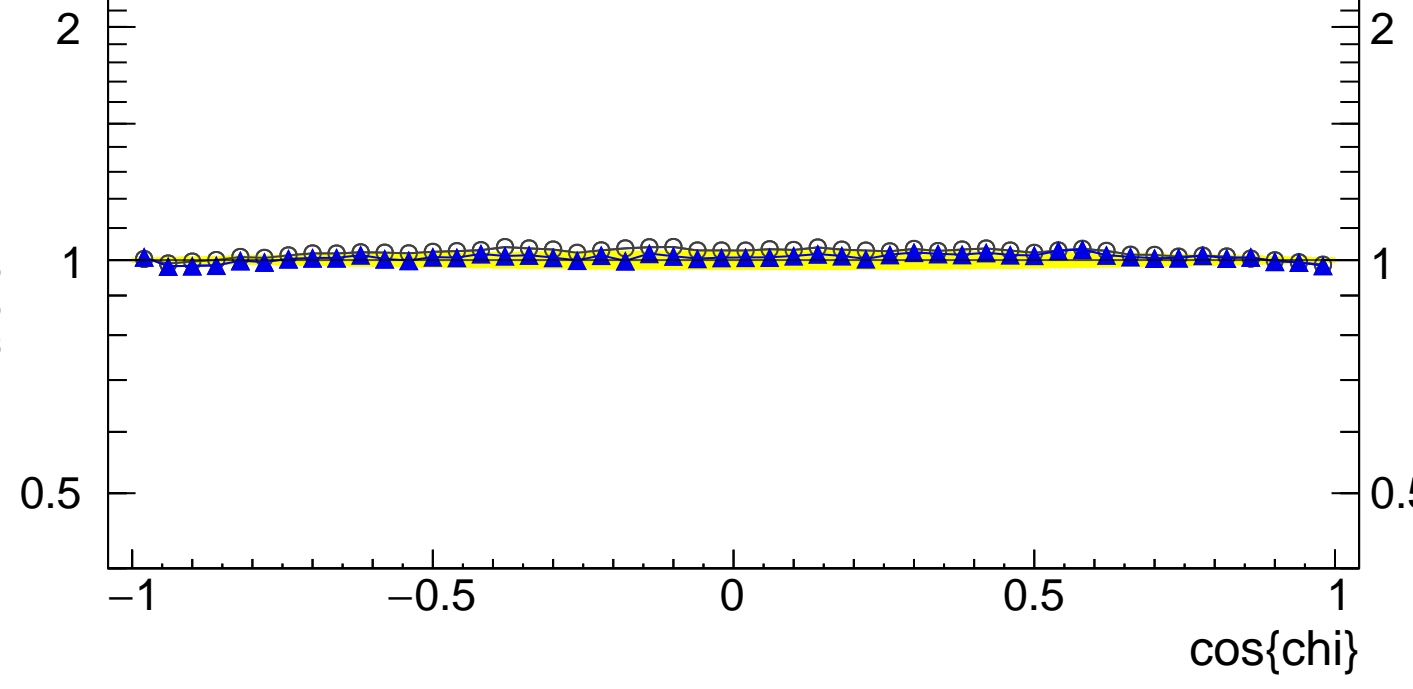

EEC

Energy-Energy Correlation

- DELPHI
- Pythia 6 (320:P0)
- ▲ Pythia 8 (Def)

Rivet 2.6.1, ≥ 100k events

Ratio to DELPHI

mcplots.cern.ch (arXiv:1306.3436)