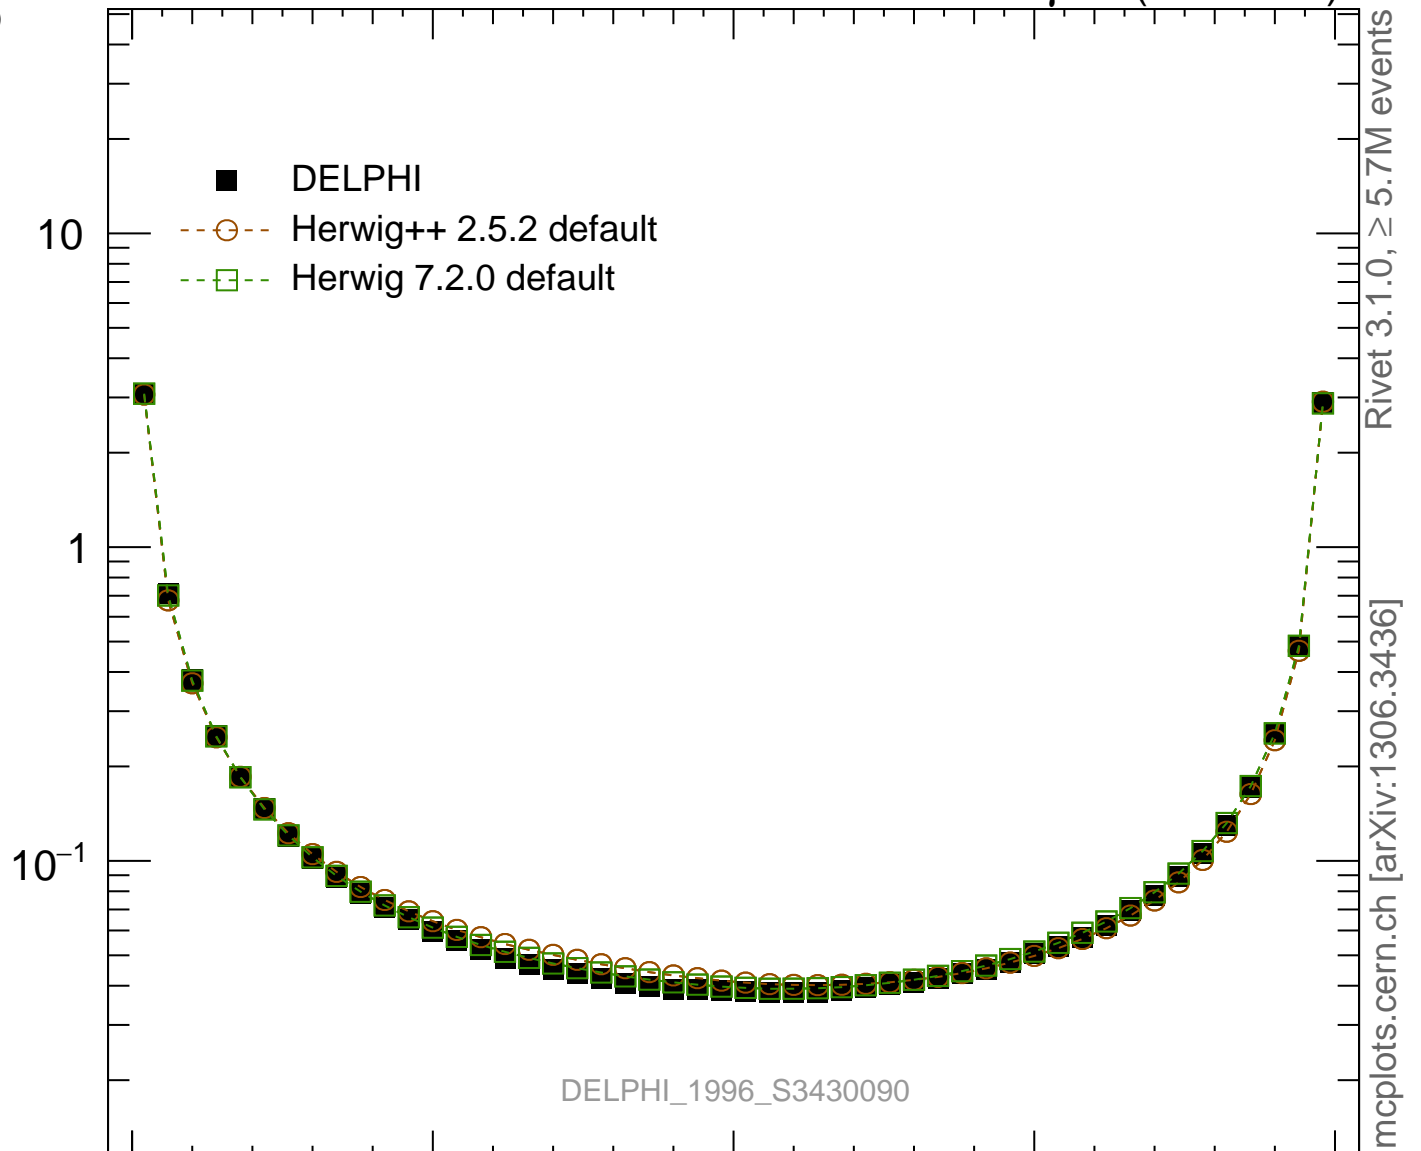

EEC

Rivet 3.1.0,  $\geq 5.7M$  events  
mcplots.cern.ch [arXiv:1306.3436]

Ratio to DELPHI