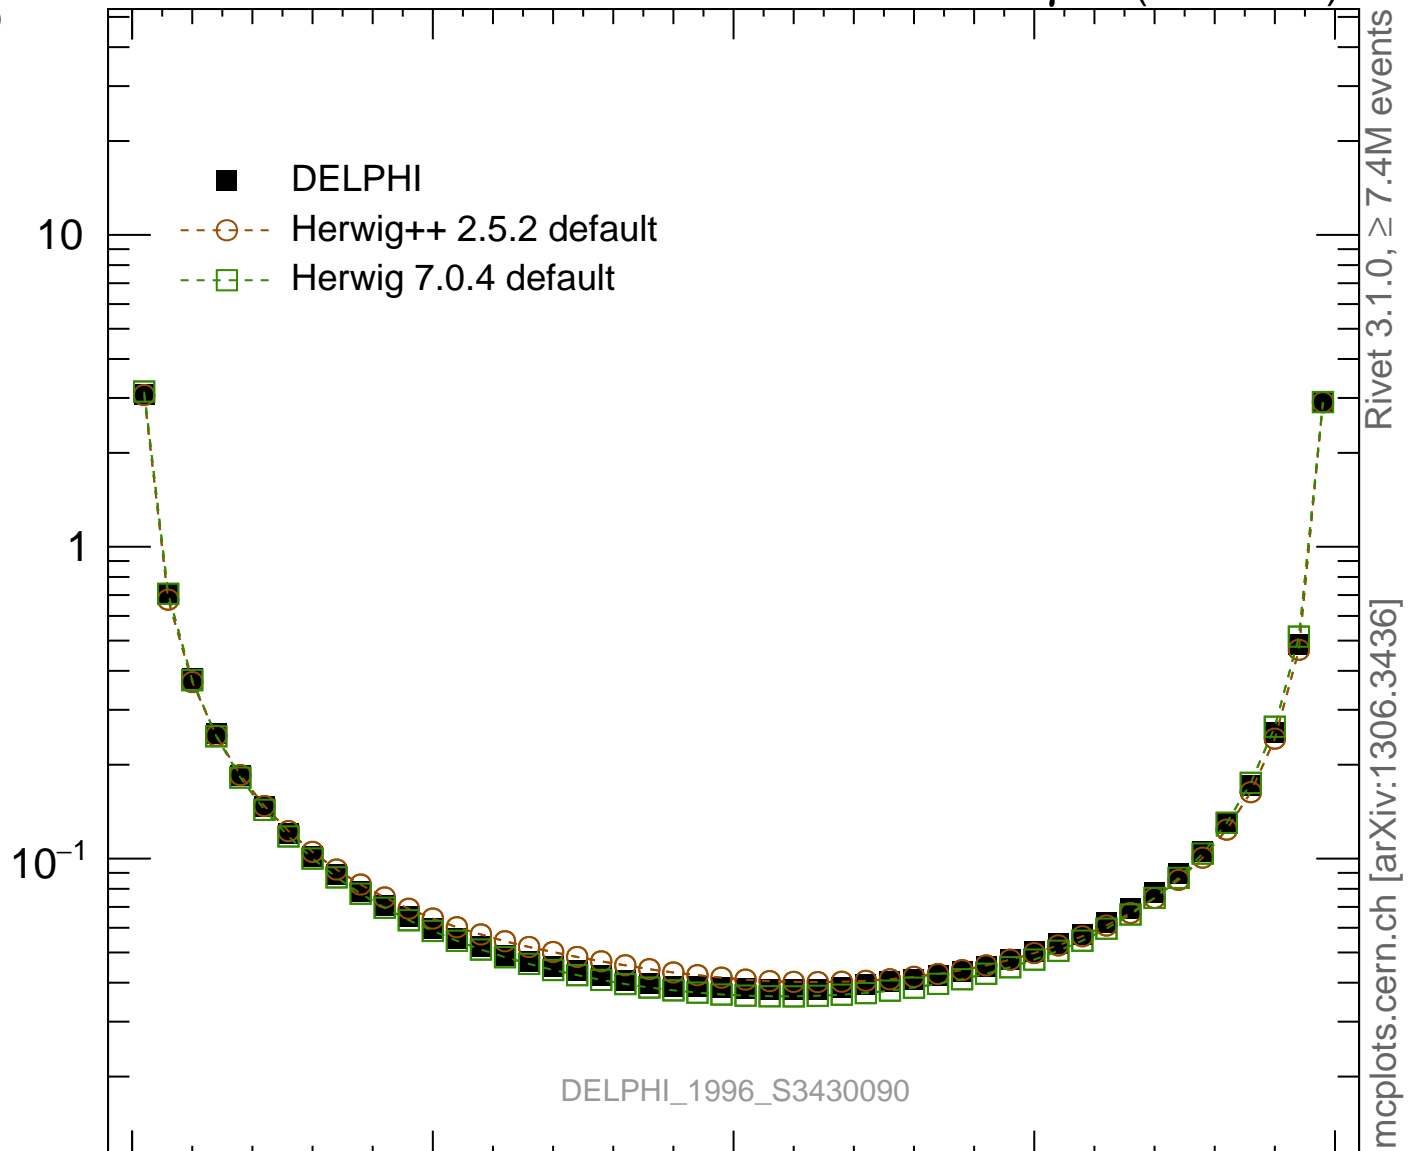

EEC

Rivet 3.1.0, $\geq 7.4M$ events
mcplots.cern.ch [arXiv:1306.3436]

Ratio to DELPHI