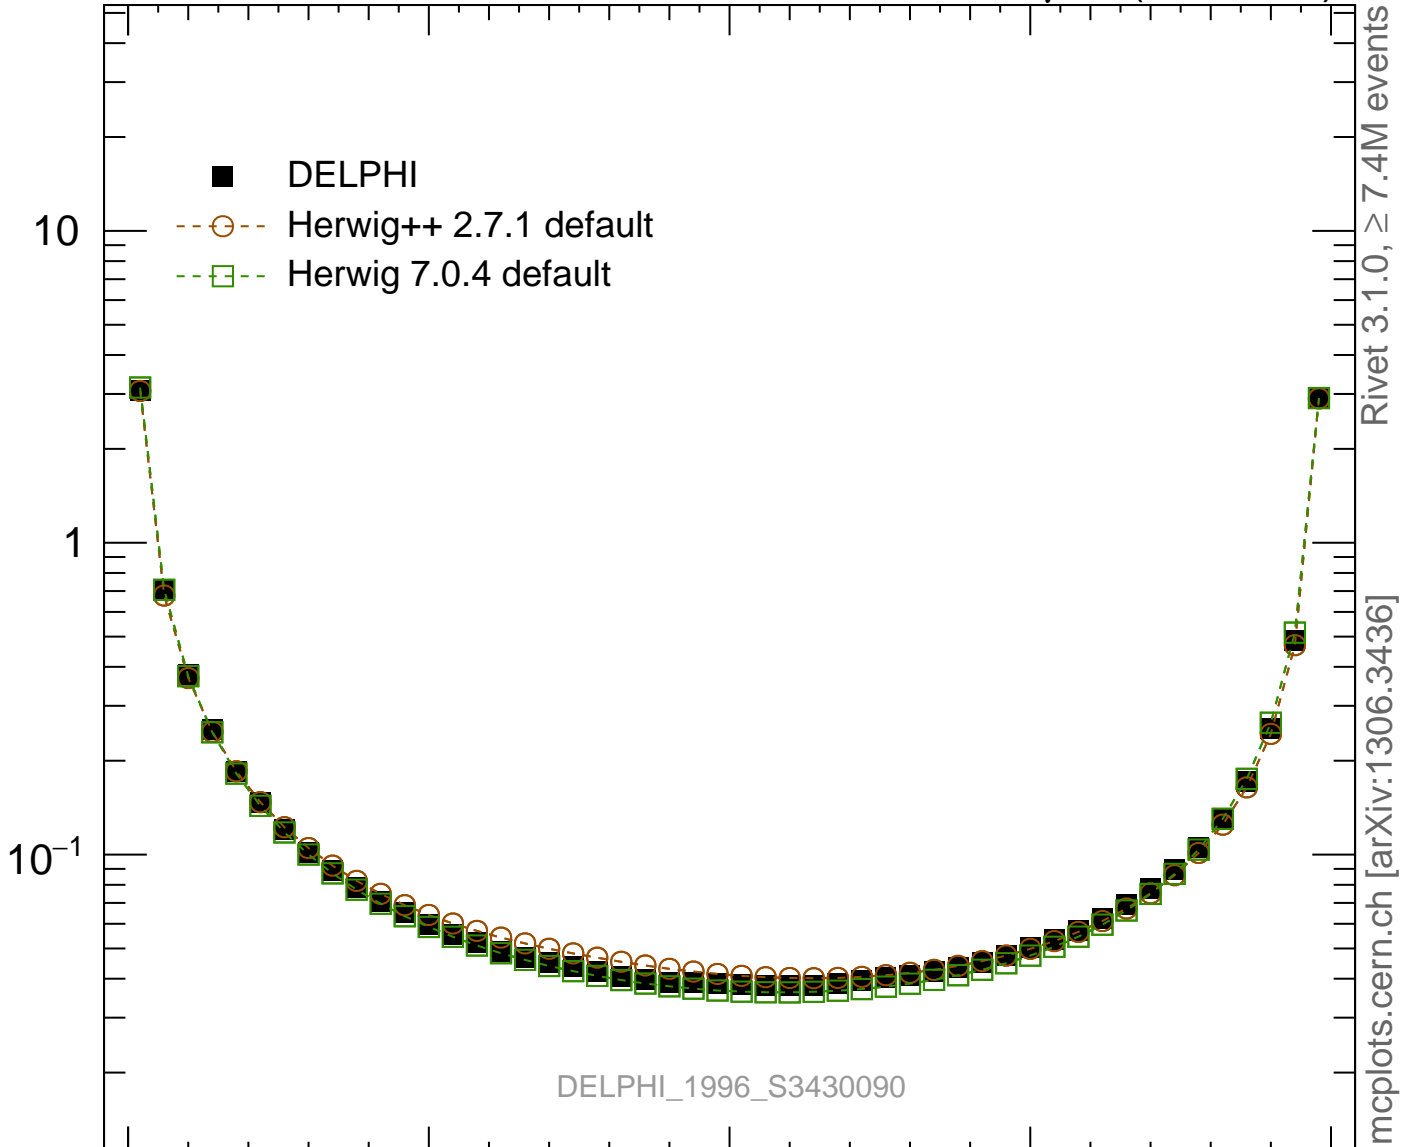

EEC

Rivet 3.1.0, $\geq 7.4M$ events
mcplots.cern.ch [arXiv:1306.3436]

Ratio to DELPHI