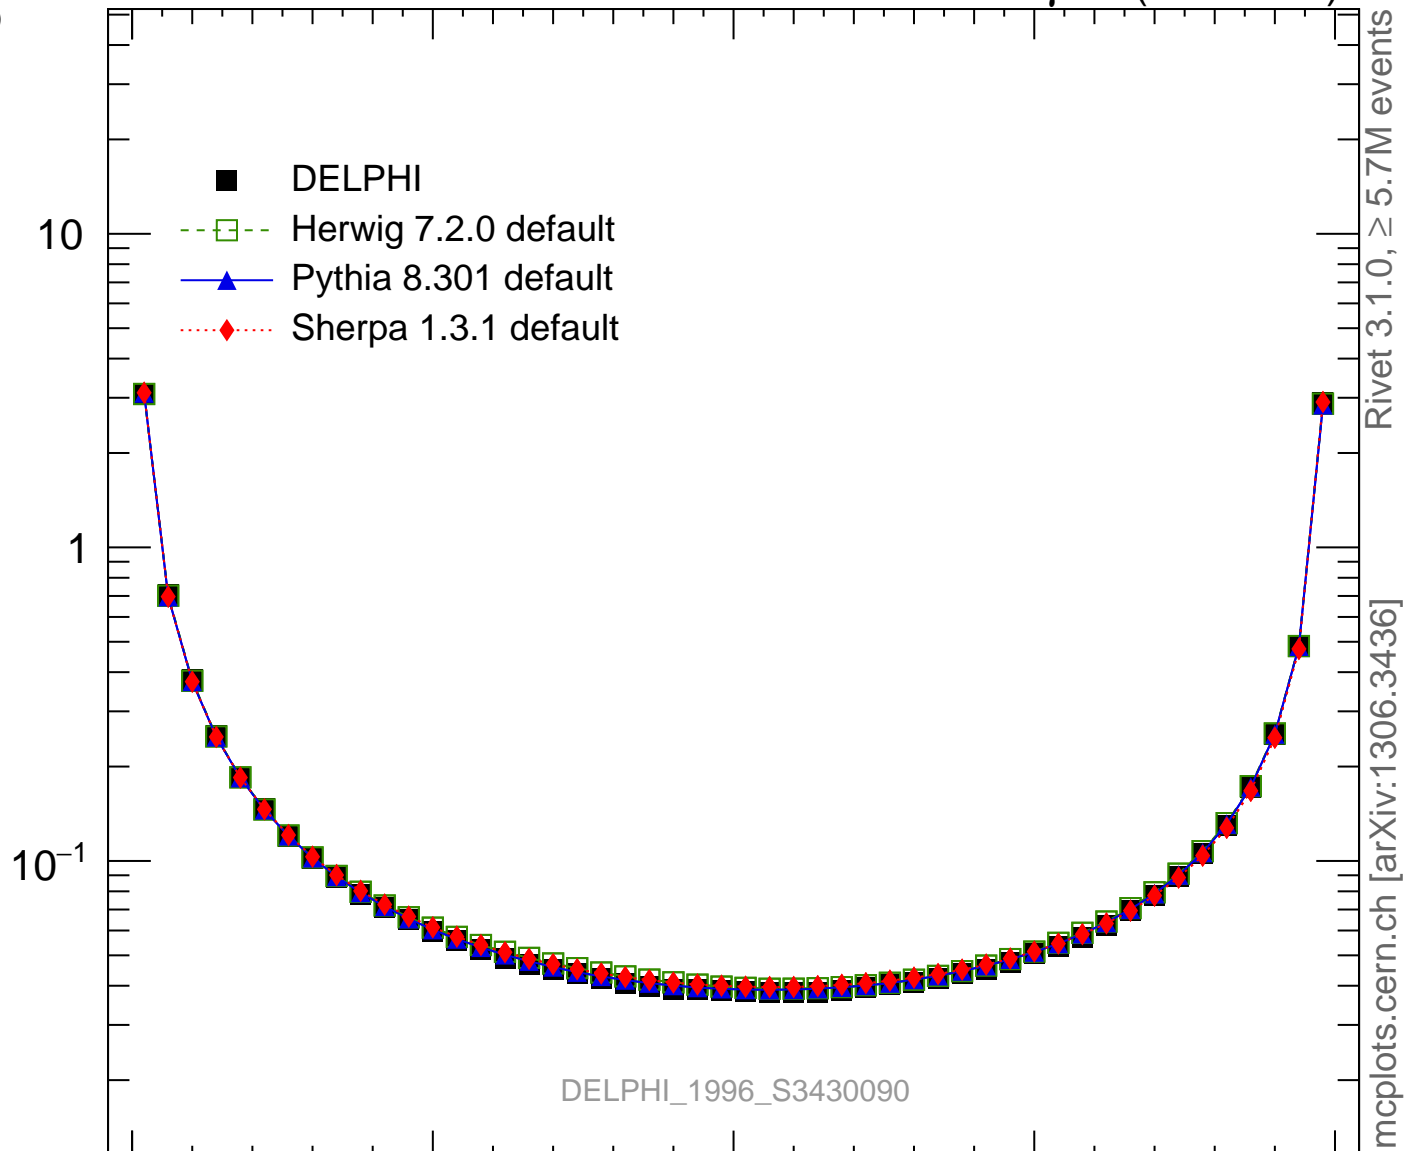

EEC

Rivet 3.1.0, $\geq 5.7M$ events
mcplots.cern.ch [arXiv:1306.3436]

Ratio to DELPHI