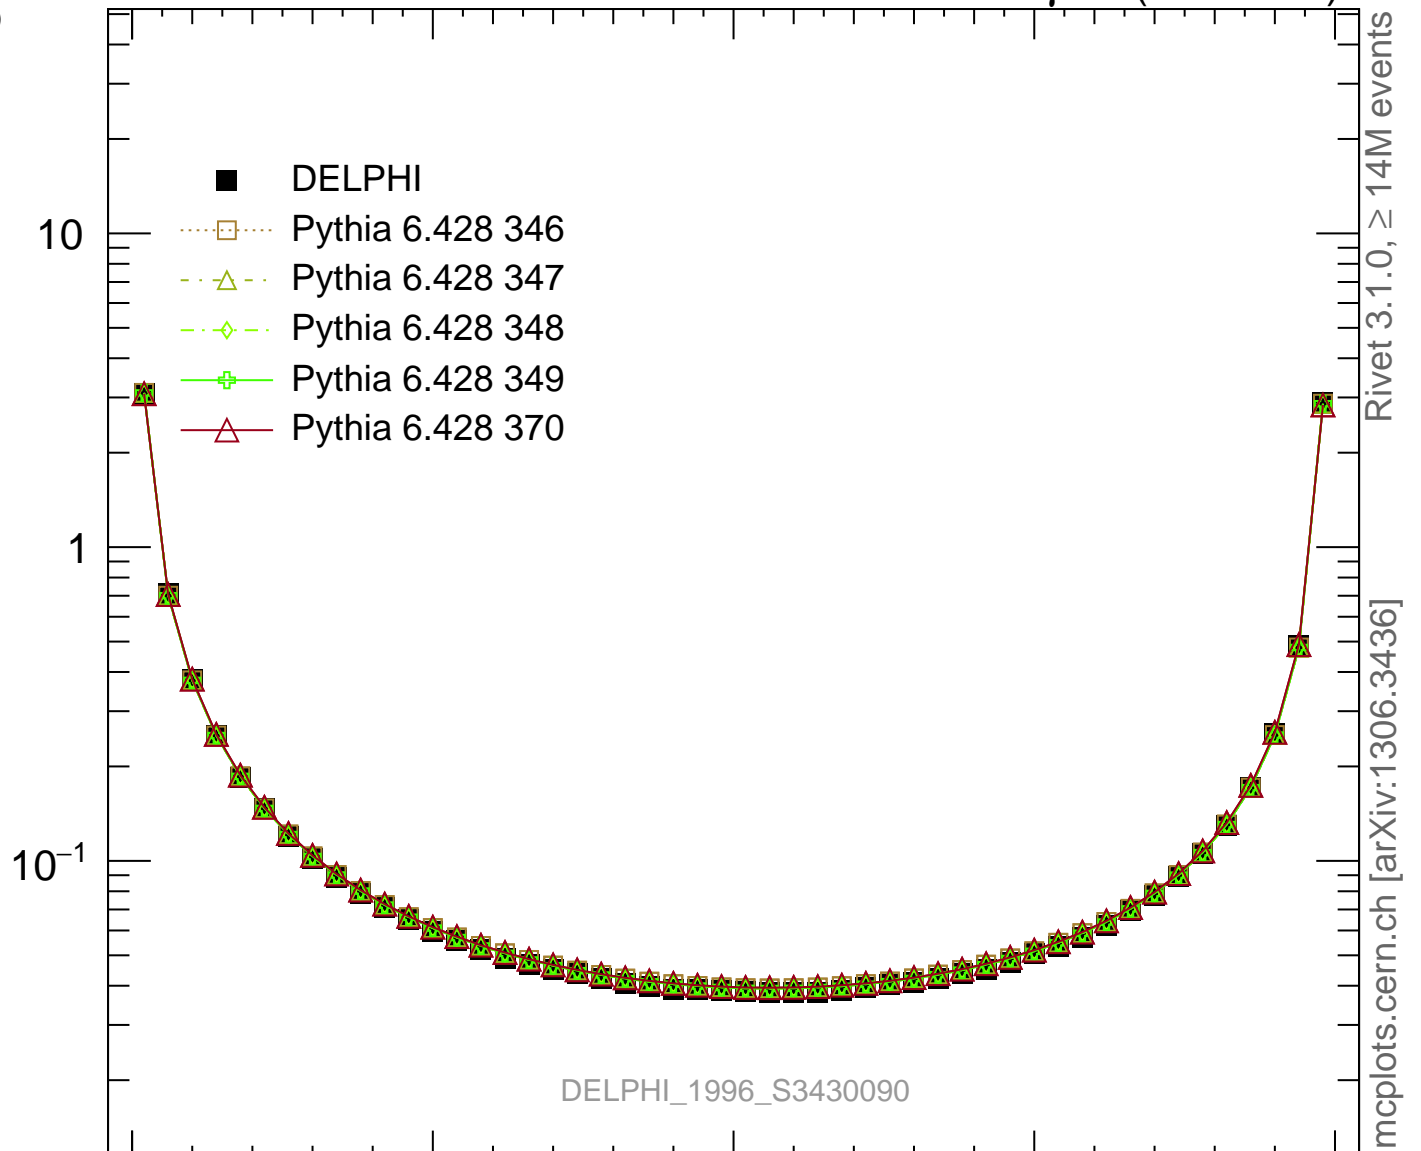

EEC

Rivet 3.1.0, $\geq 14M$ events
mcplots.cern.ch [arXiv:1306.3436]

Ratio to DELPHI