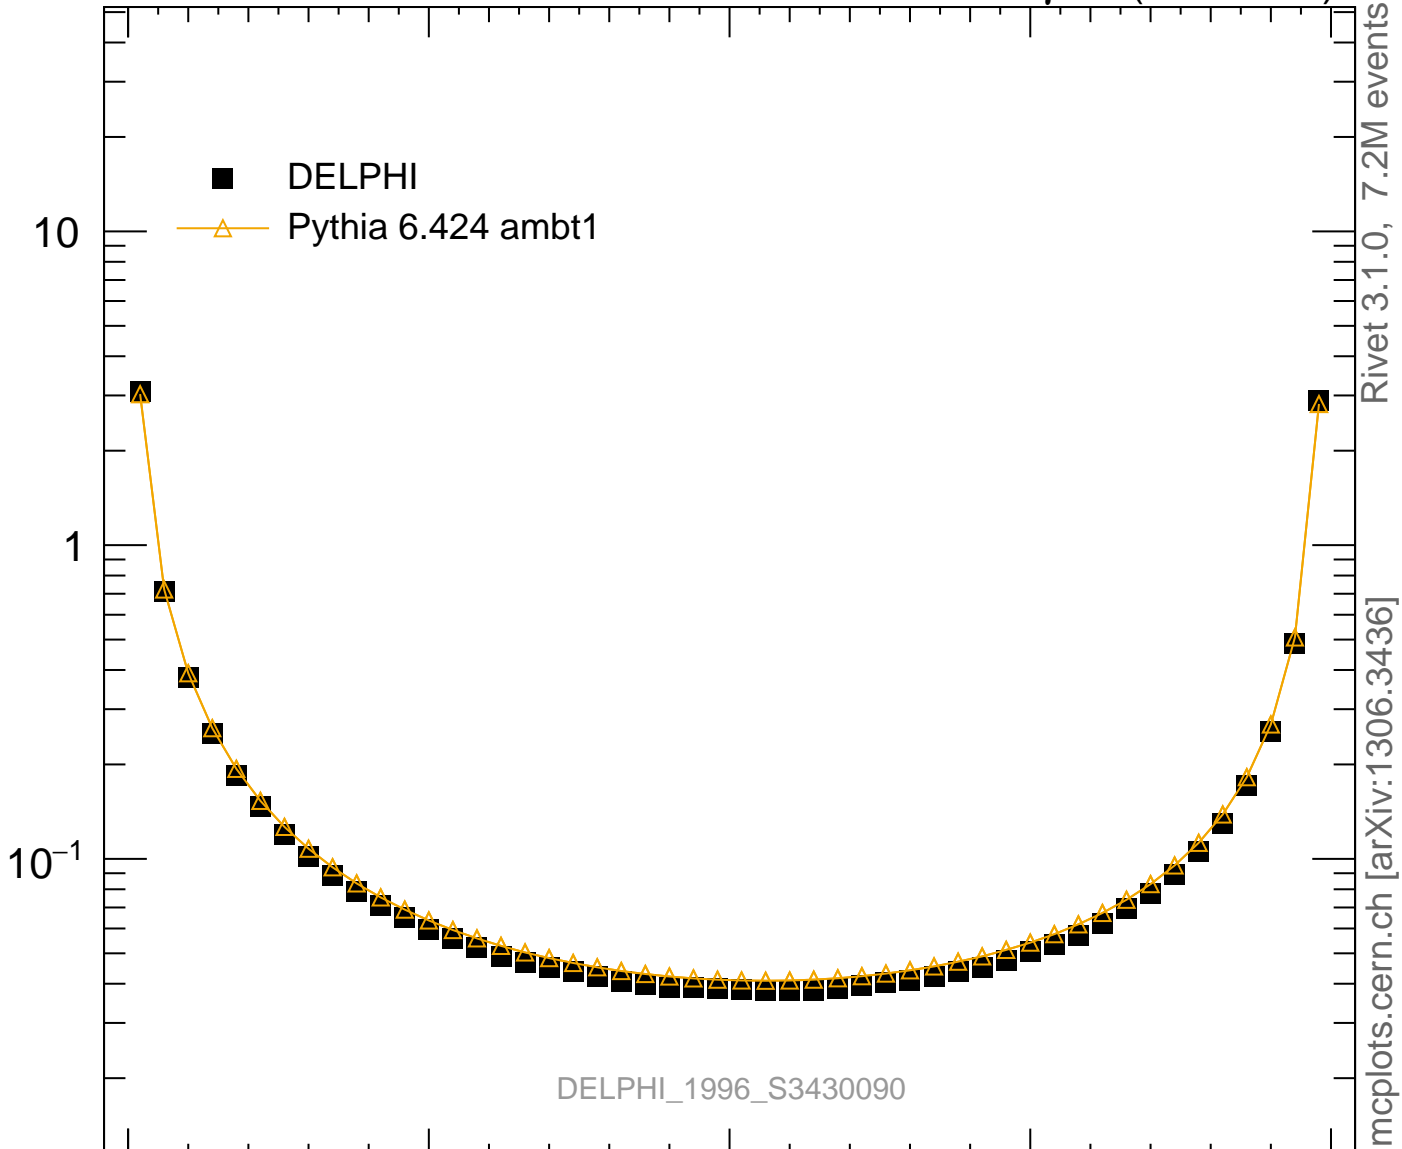

EEC

DELPHI_1996_S3430090

Ratio to DELPHI

Rivet 3.1.0, 7.2M events
mcplots.cern.ch [arXiv:1306.3436]