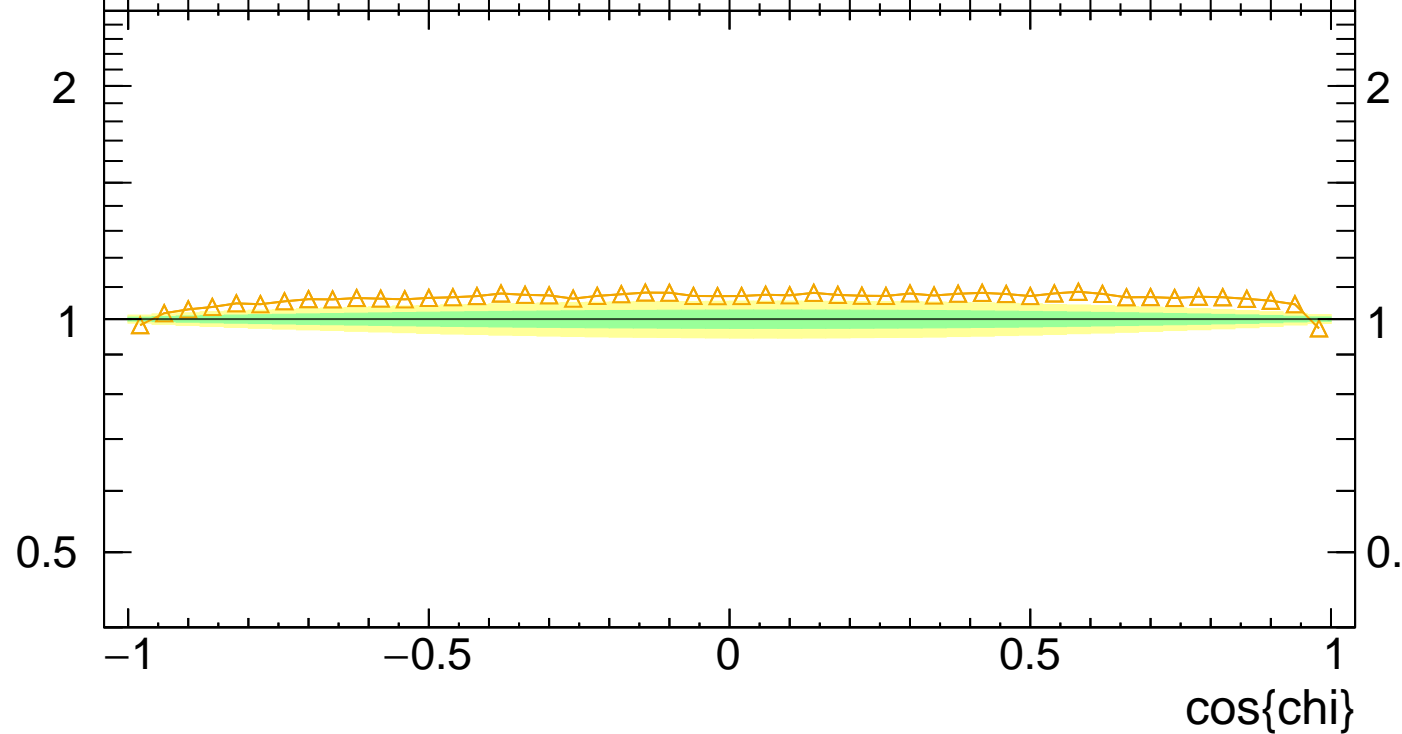

EEC

DELPHI_1996_S3430090

Ratio to DELPHI

Rivet 3.1.0, 7.2M events
mcplots.cern.ch [arXiv:1306.3436]