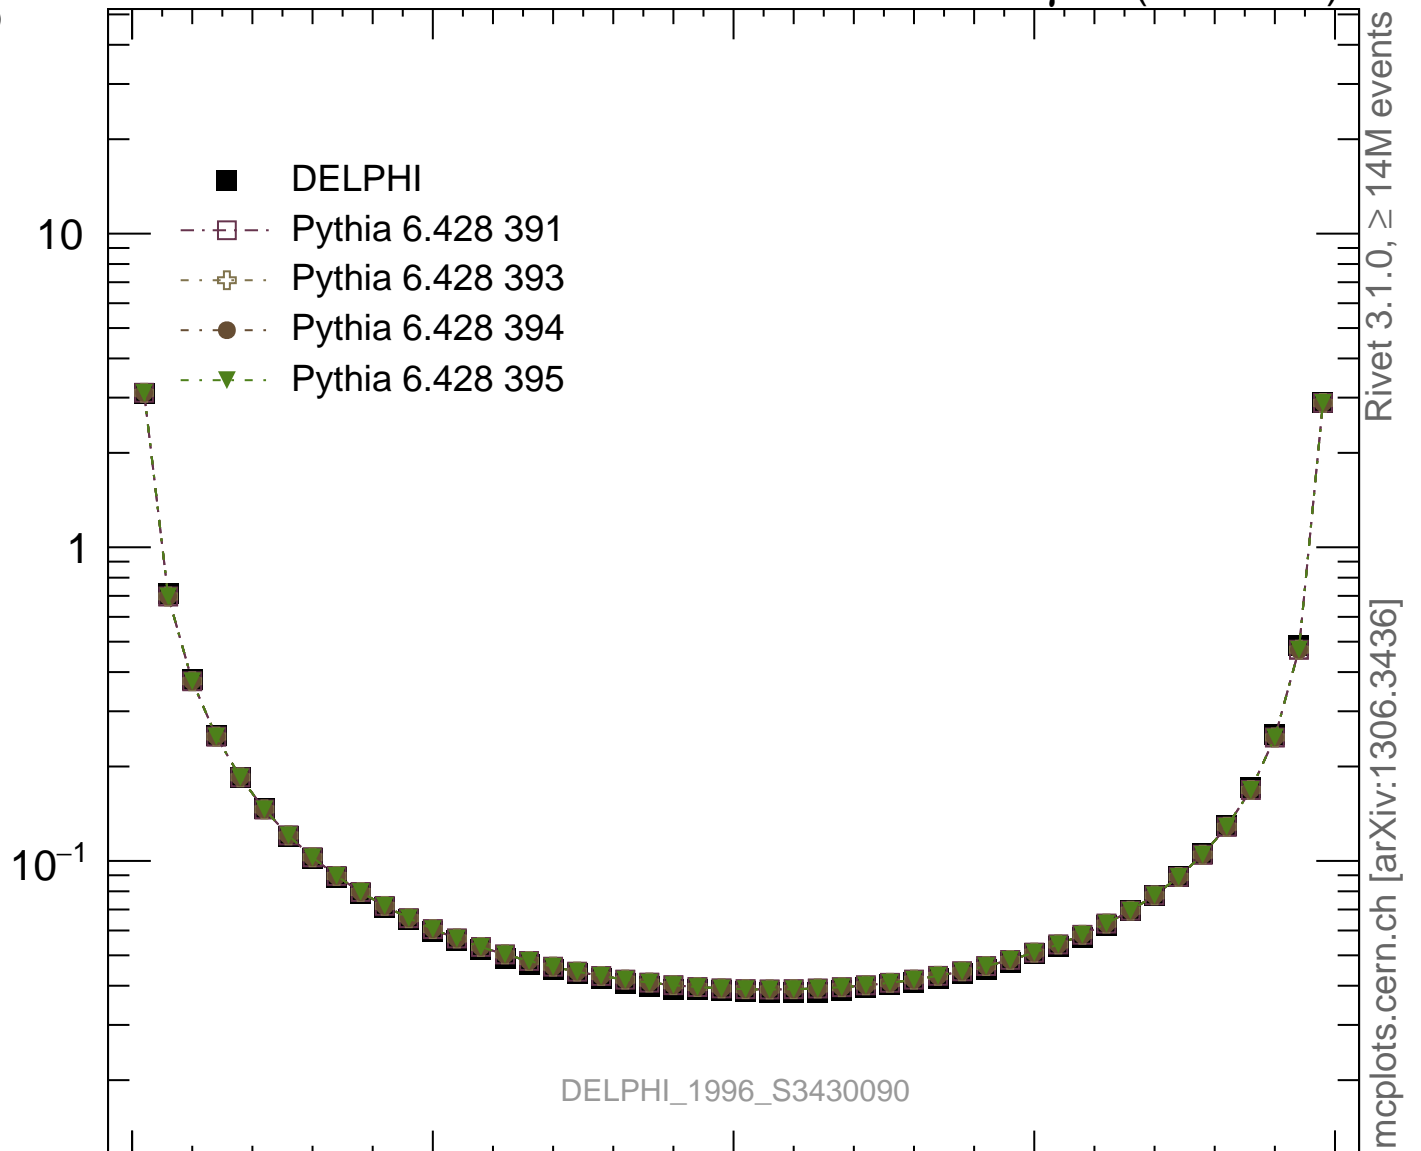

EEC

Rivet 3.1.0,  $\geq 14$ M events  
mcplots.cern.ch [arXiv:1306.3436]

DELPHI\_1996\_S3430090

Ratio to DELPHI