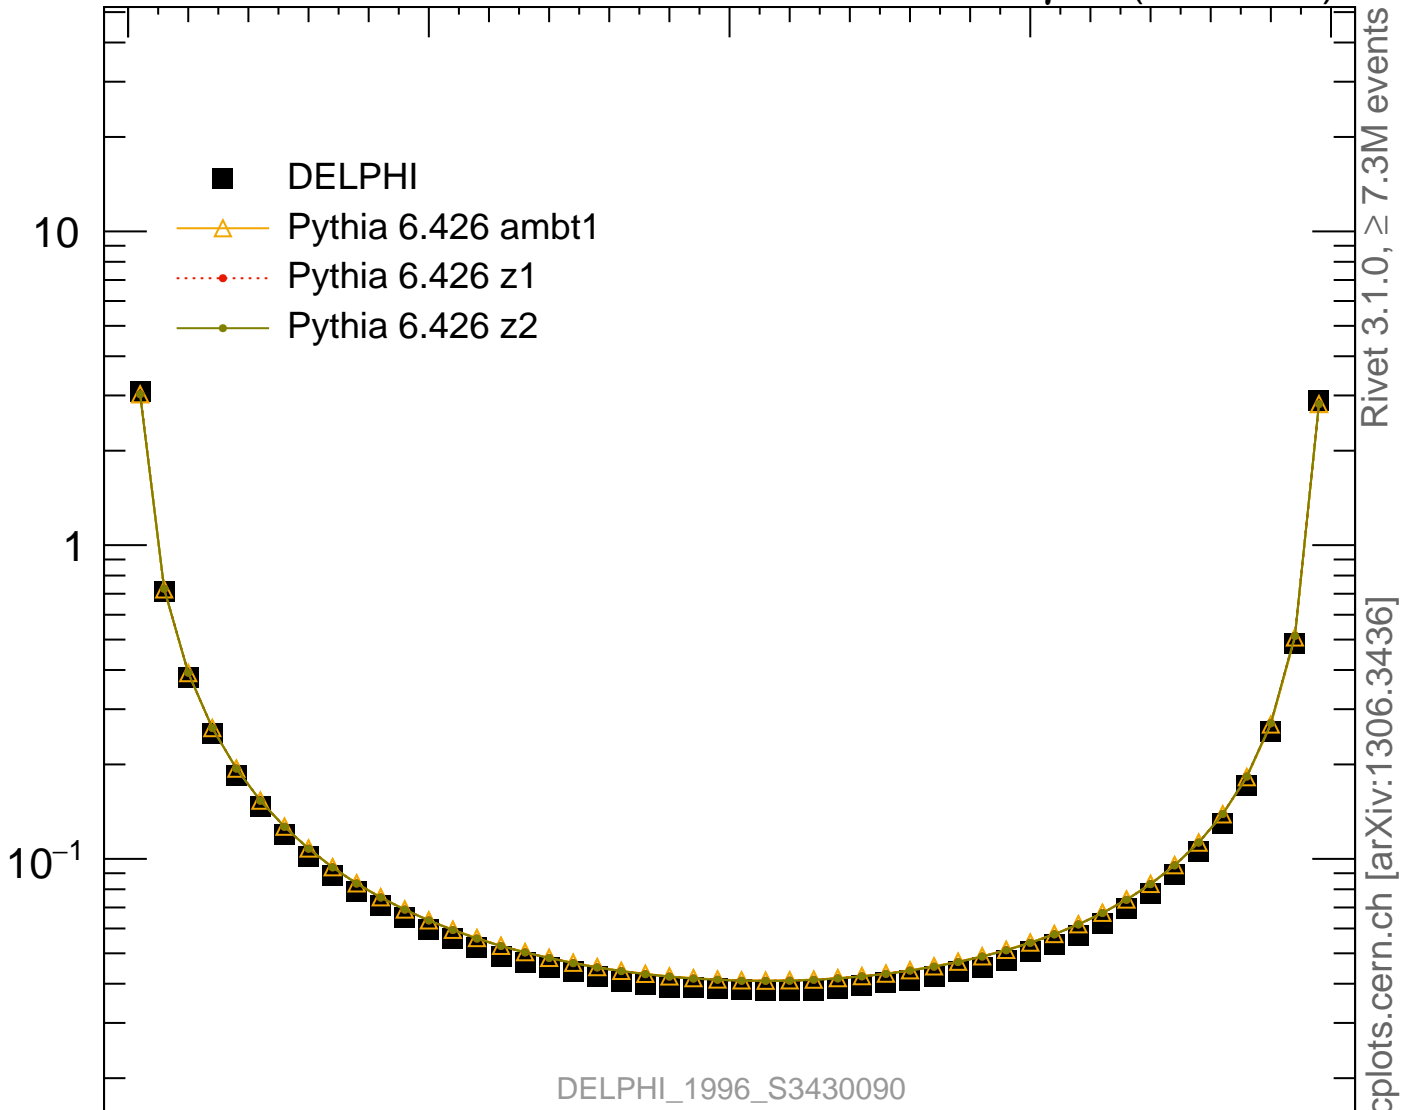

EEC

Rivet 3.1.0, $\geq 7.3M$ events
mcplots.cern.ch [arXiv:1306.3436]

Ratio to DELPHI