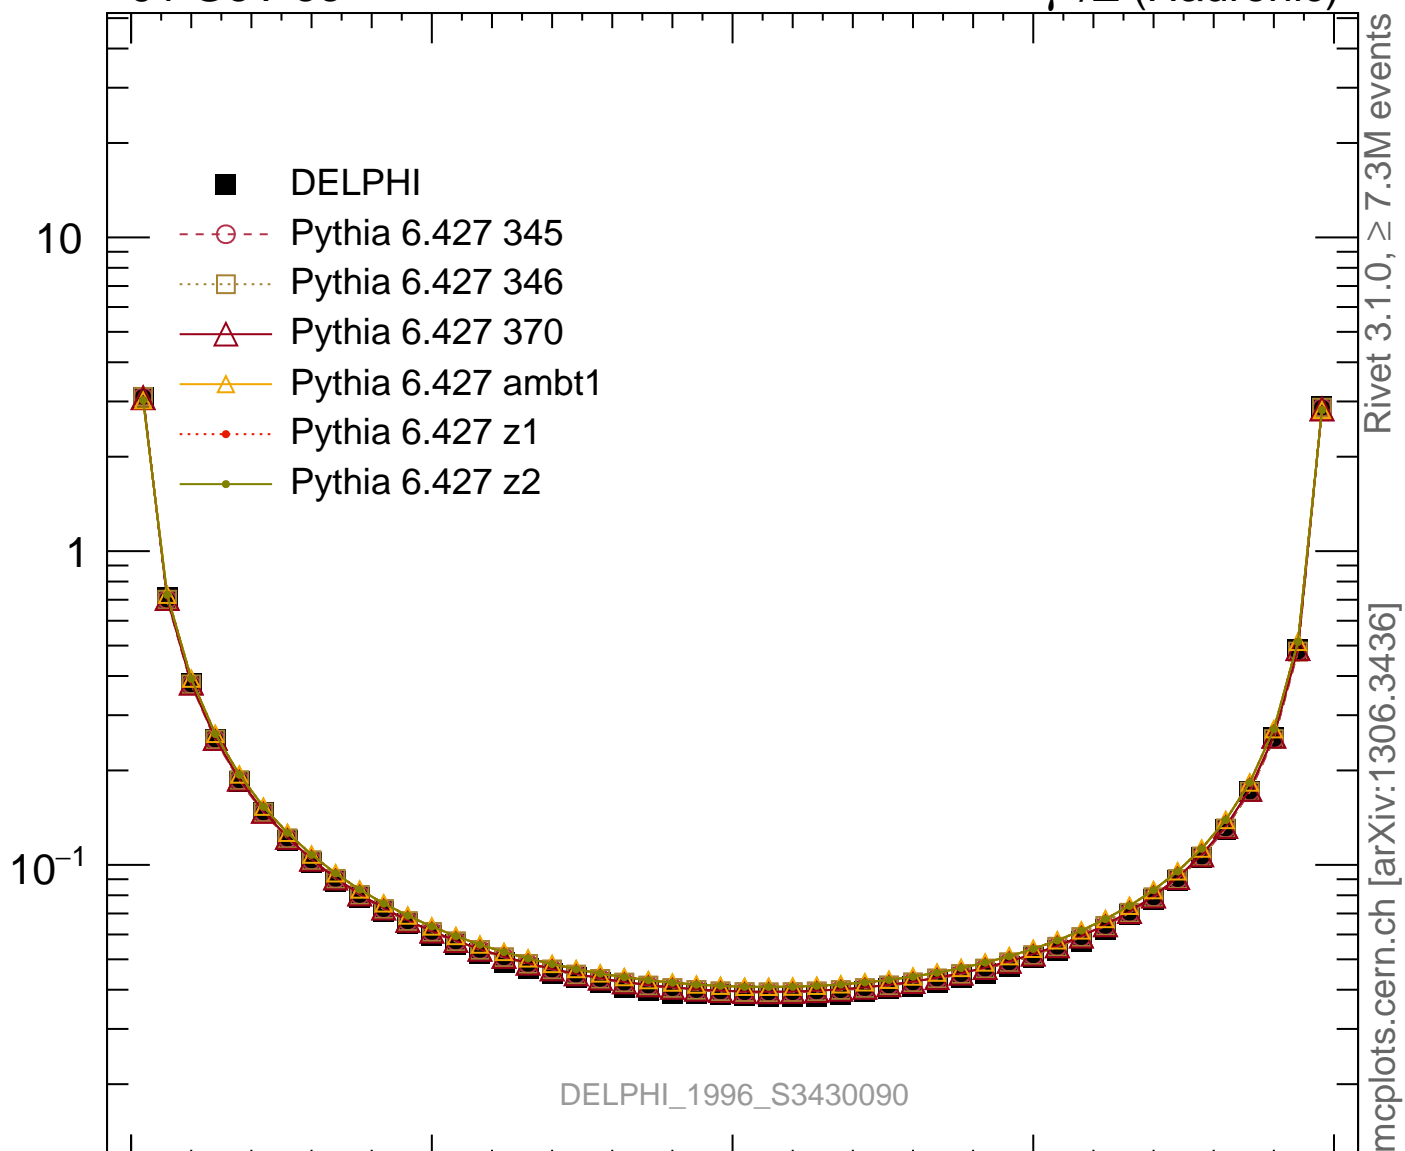

EEC

Rivet 3.1.0, $\geq 7.3M$ events

mcplots.cern.ch [arXiv:1306.3436]

Ratio to DELPHI