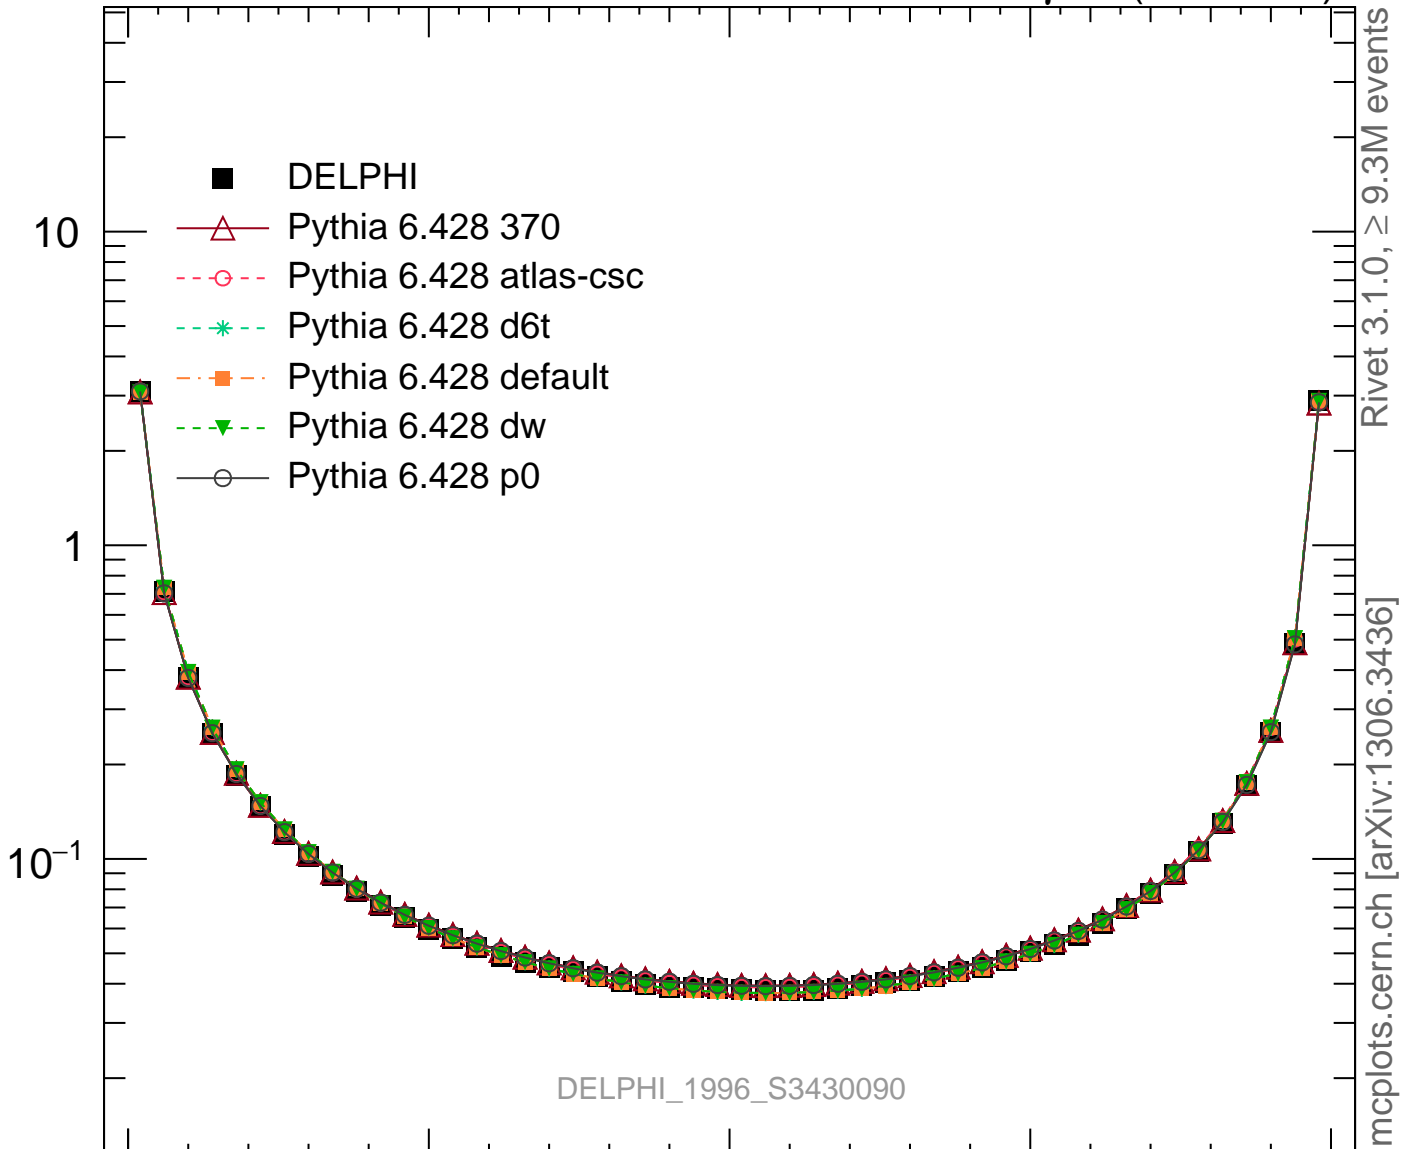

EEC

Rivet 3.1.0, $\geq 9.3M$ events
mcplots.cern.ch [arXiv:1306.3436]

Ratio to DELPHI