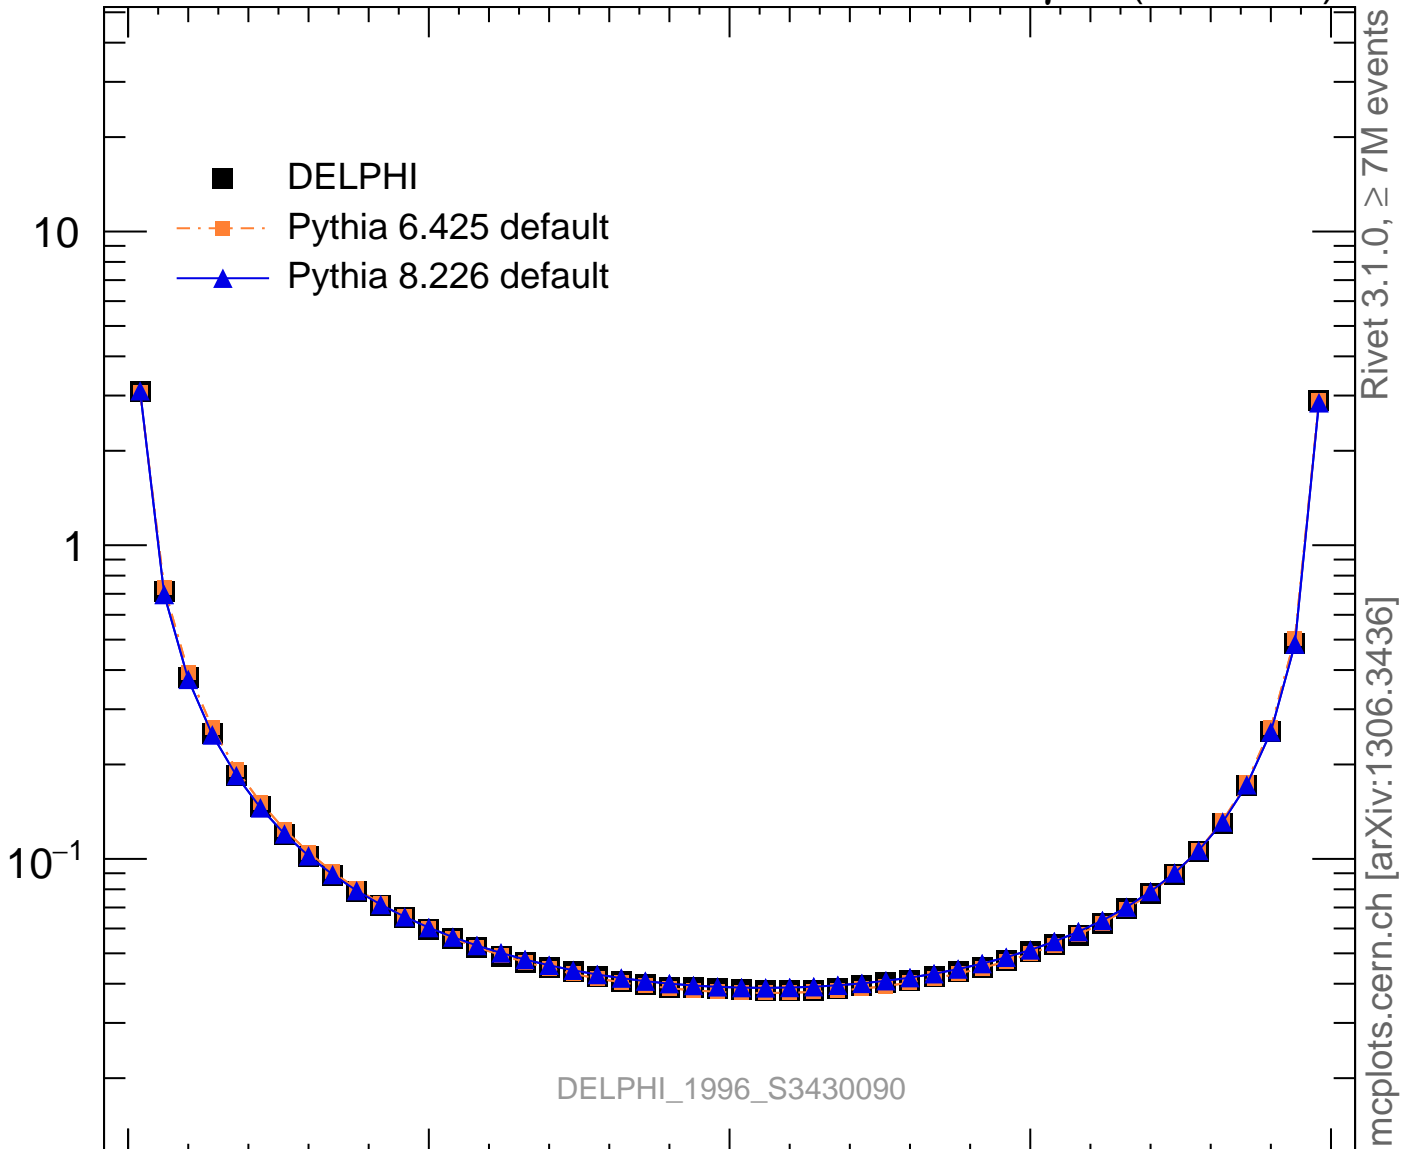

EEC

Rivet 3.1.0, $\geq 7M$ events
mcplots.cern.ch [arXiv:1306.3436]

Ratio to DELPHI