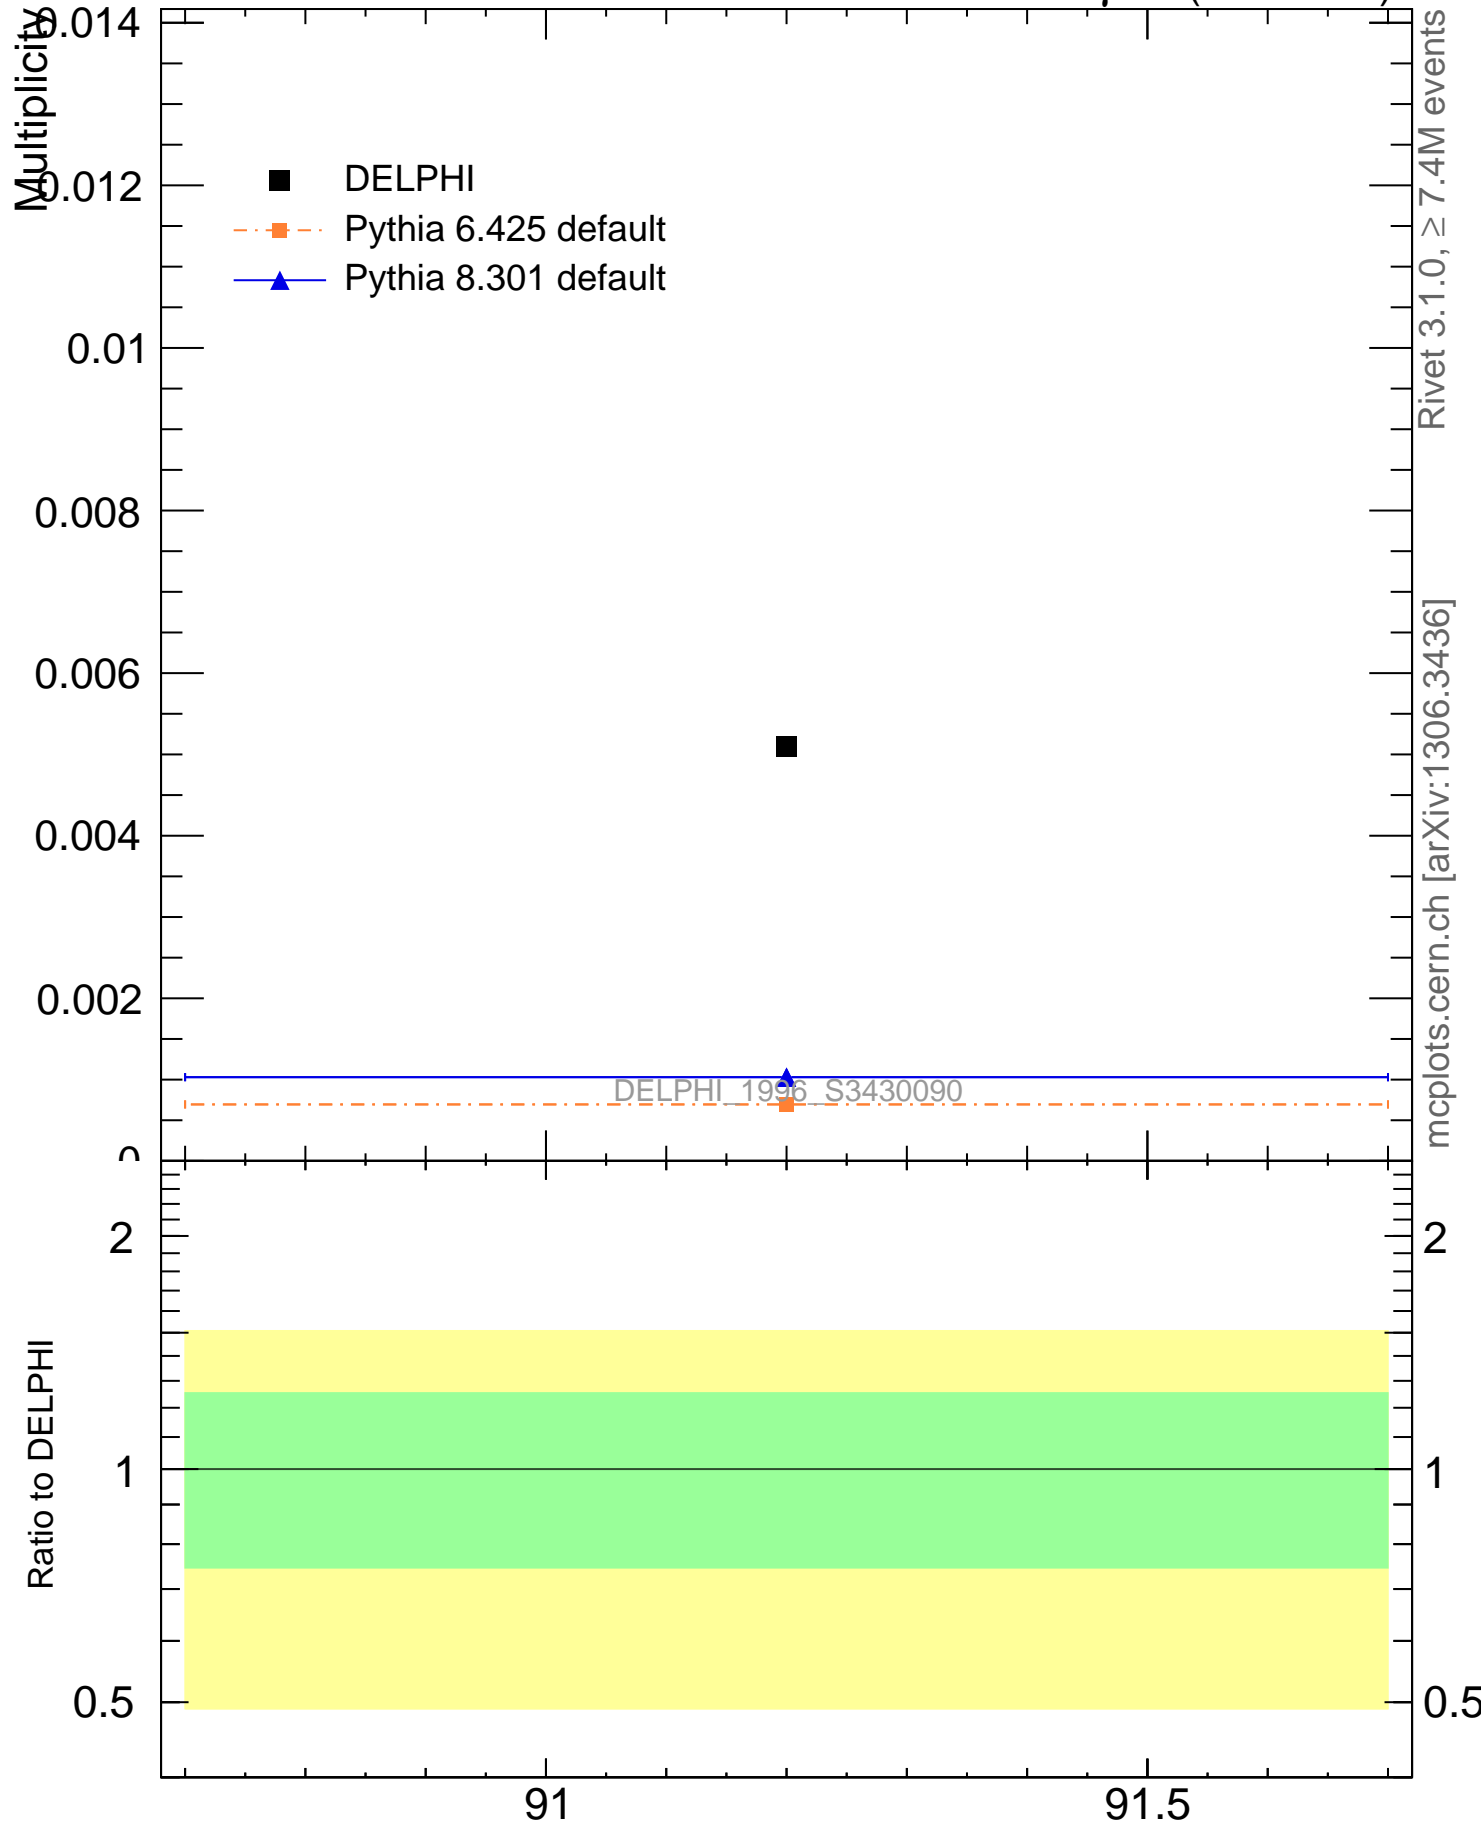

91 GeV ee

γ^*/Z (Hadronic)

- DELPHI
- Pythia 6.425 default
- ▲— Pythia 8.301 default

DELPHI 1996 S3430090

Rivet 3.1.0, $\geq 7.4M$ events
mcplots.cern.ch [arXiv:1306.3436]

Ratio to DELPHI

Ratio to DELPHI