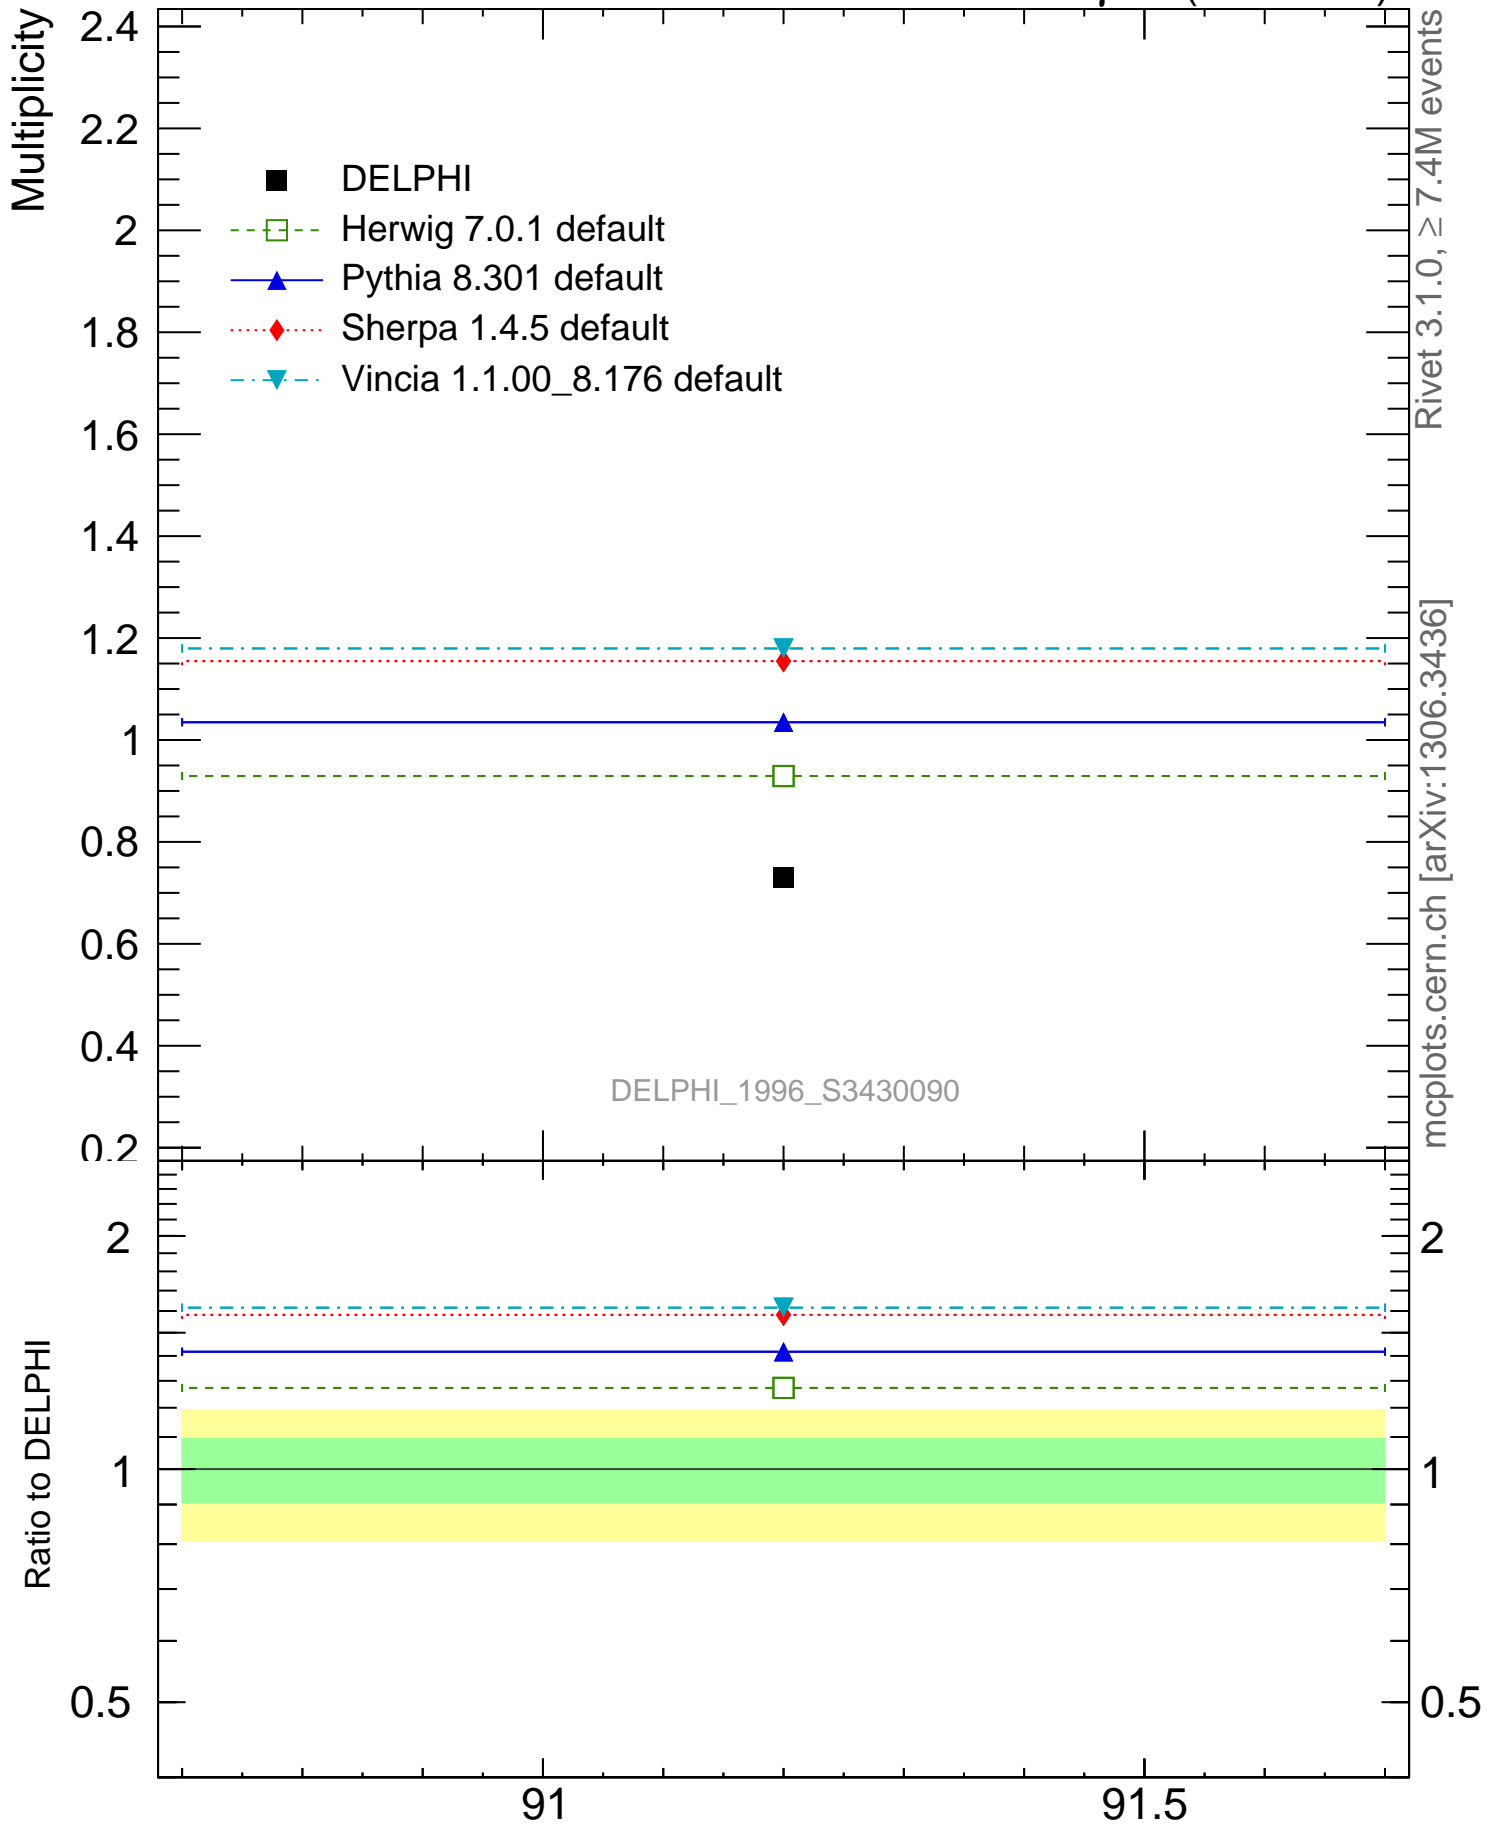

91 GeV ee

γ^*/Z (Hadronic)

DELPHI_1996_S3430090

mcplots.cern.ch [arXiv:1306.3436]

Rivet 3.1.0, $\geq 7.4M$ events