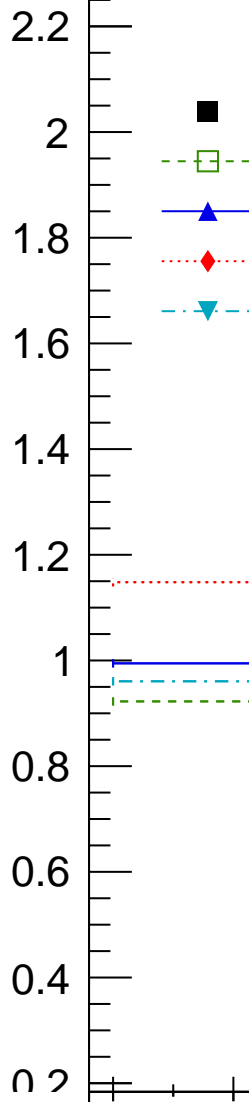

Multiplicity

Rivet 3.1.0,  $\geq 5.7M$  events

mcplots.cern.ch [arXiv:1306.3436]

DELPHI\_1996\_S3430090

Ratio to DELPHI

2

1

0.5

91

91.5