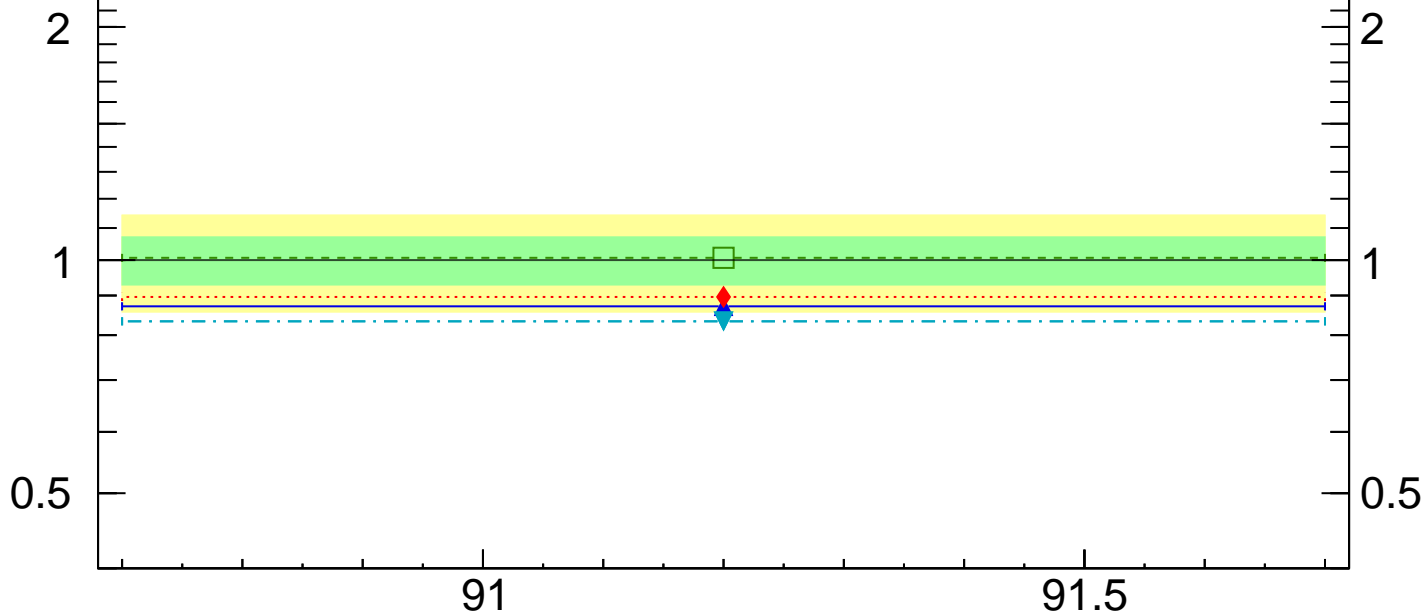

Multiplicity

Rivet 3.1.0, $\geq 7.2M$ events

mcplots.cern.ch [arXiv:1306.3436]

DELPHI_1996_S3430090

Ratio to DELPHI

91

91.5