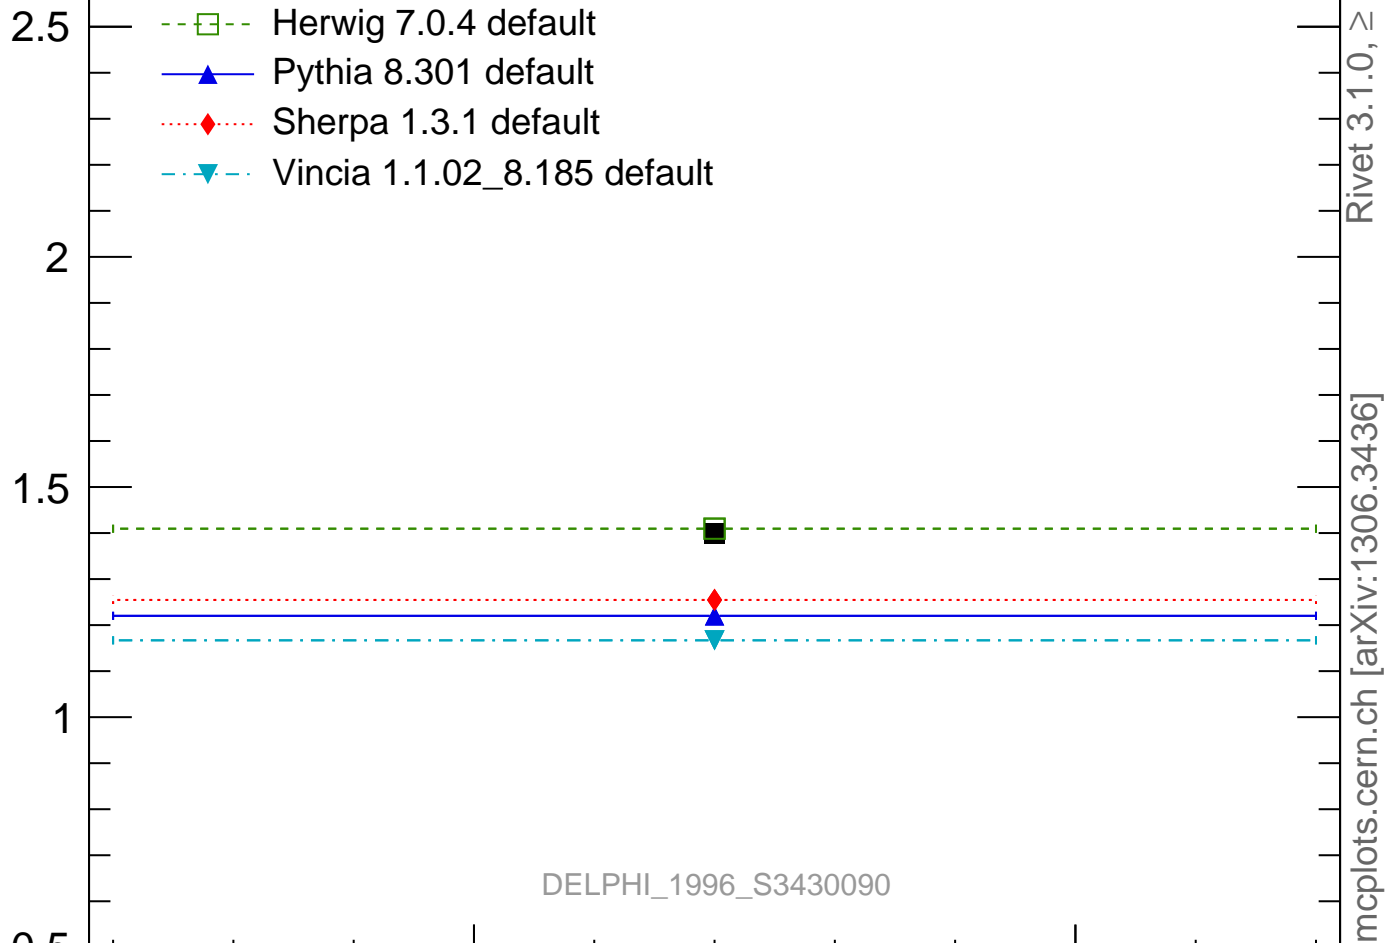

Multiplicity

Rivet 3.1.0, $\geq 7.2M$ events

mcplots.cern.ch [arXiv:1306.3436]

DELPHI_1996_S3430090

Ratio to DELPHI

91

91.5