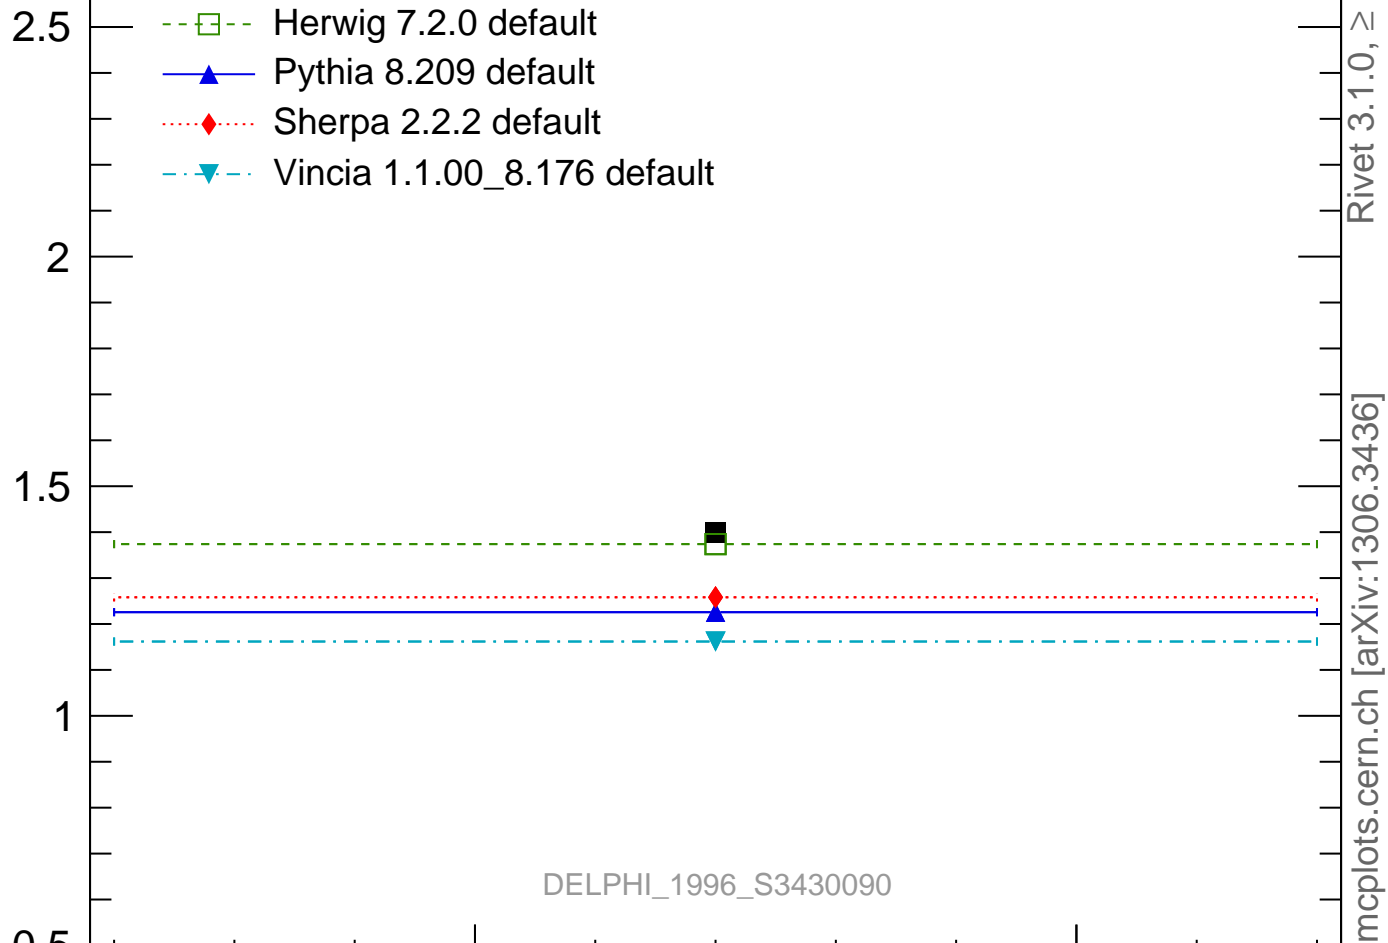

Multiplicity

Rivet 3.1.0,  $\geq 5.7M$  events

Ratio to DELPHI