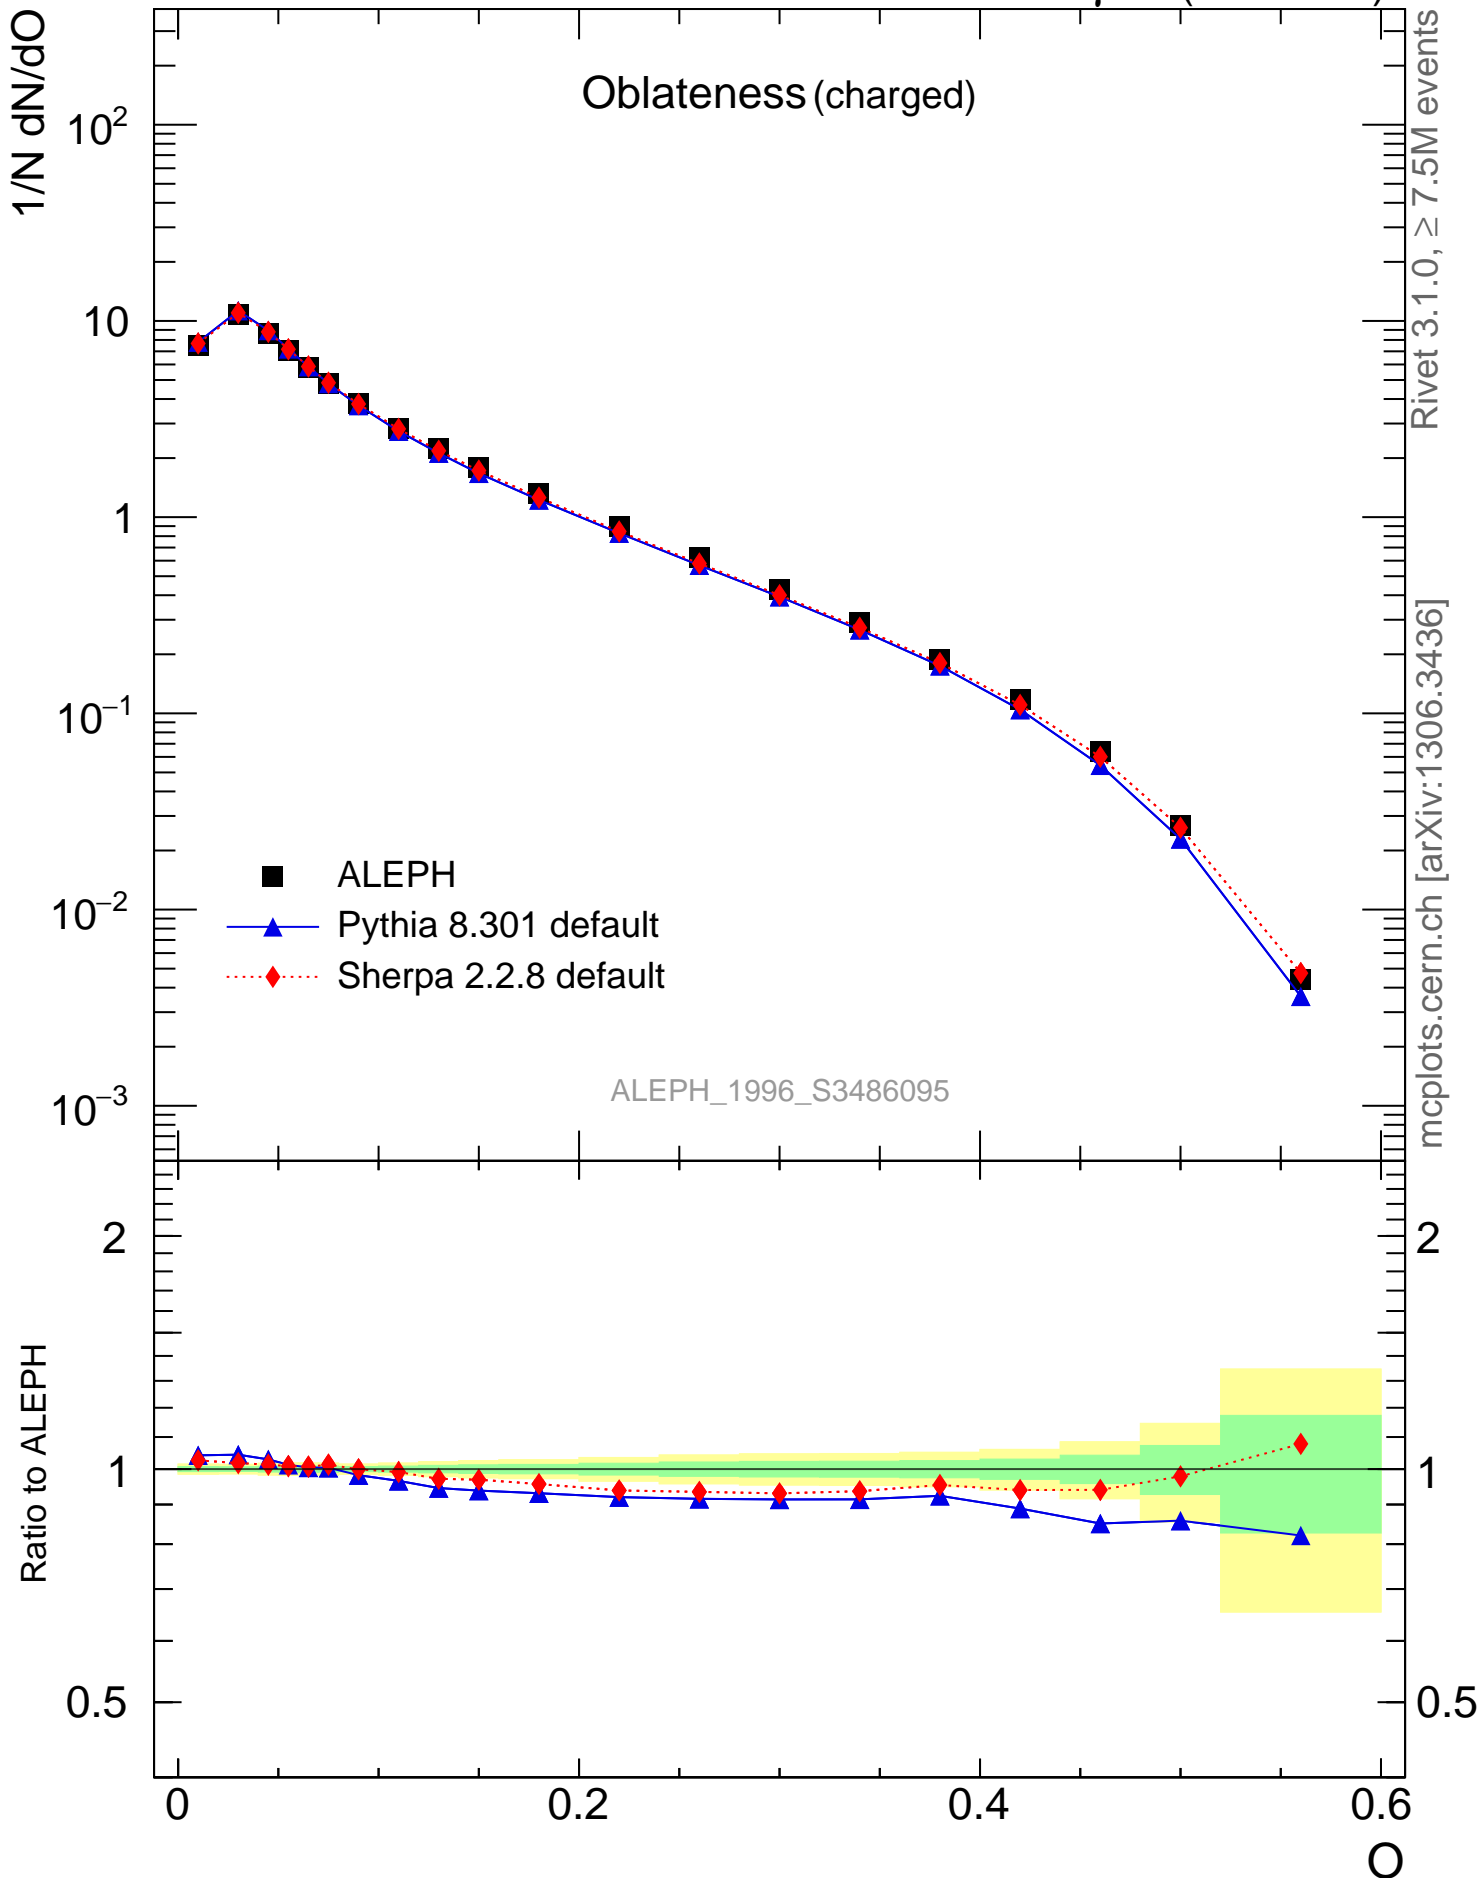

Oblateness (charged)

Rivet 3.1.0, $\geq 7.5M$ events
mcplots.cern.ch [arXiv:1306.3436]