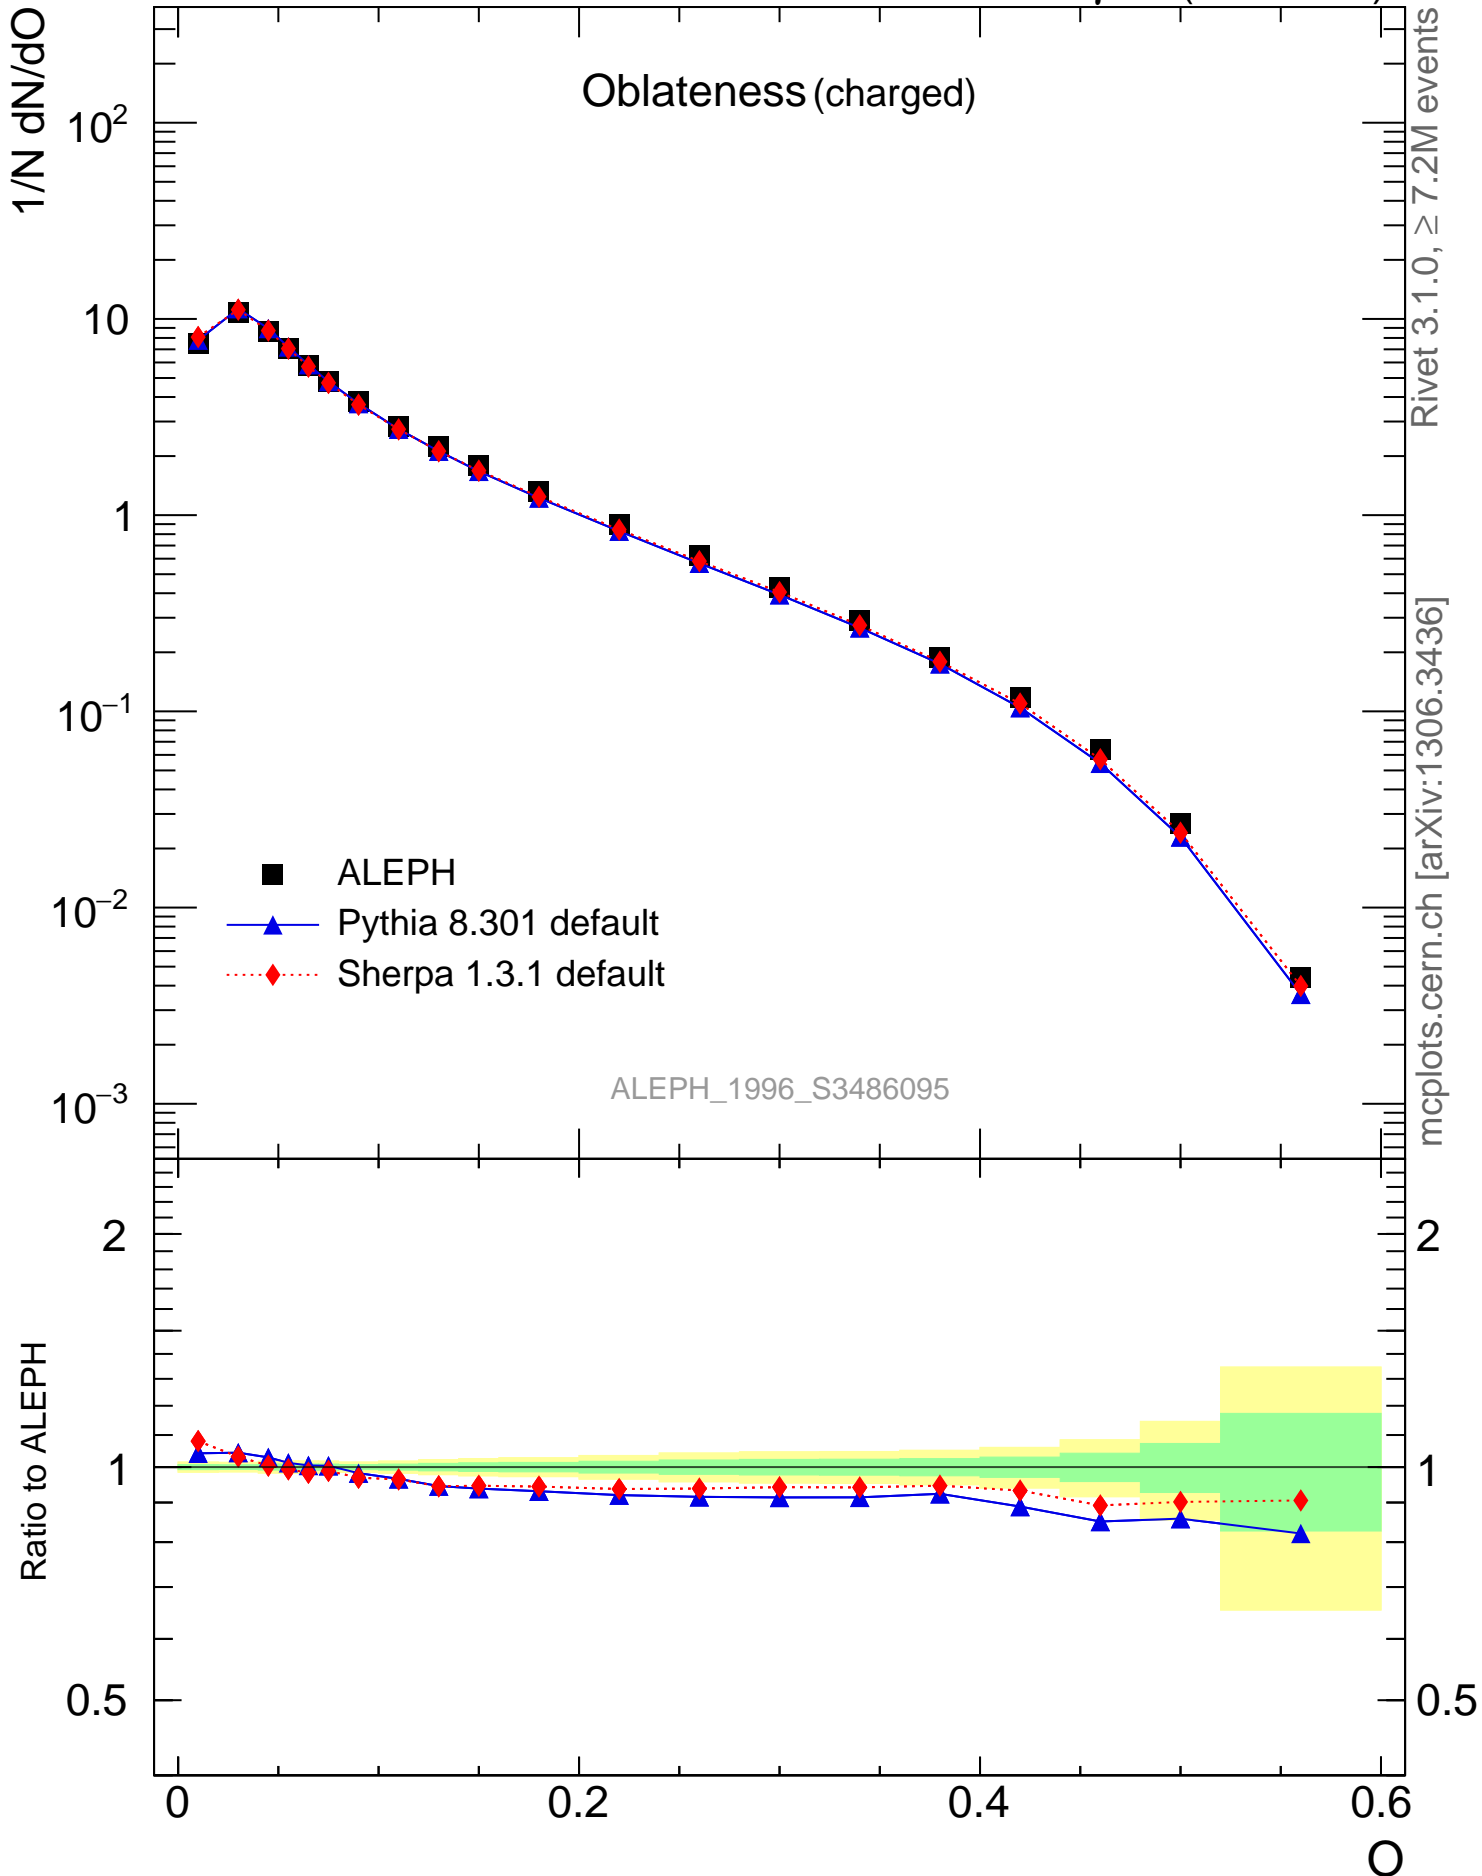

Oblateness (charged)

Rivet 3.1.0, $\geq 7.2M$ events

mcplots.cern.ch [arXiv:1306.3436]