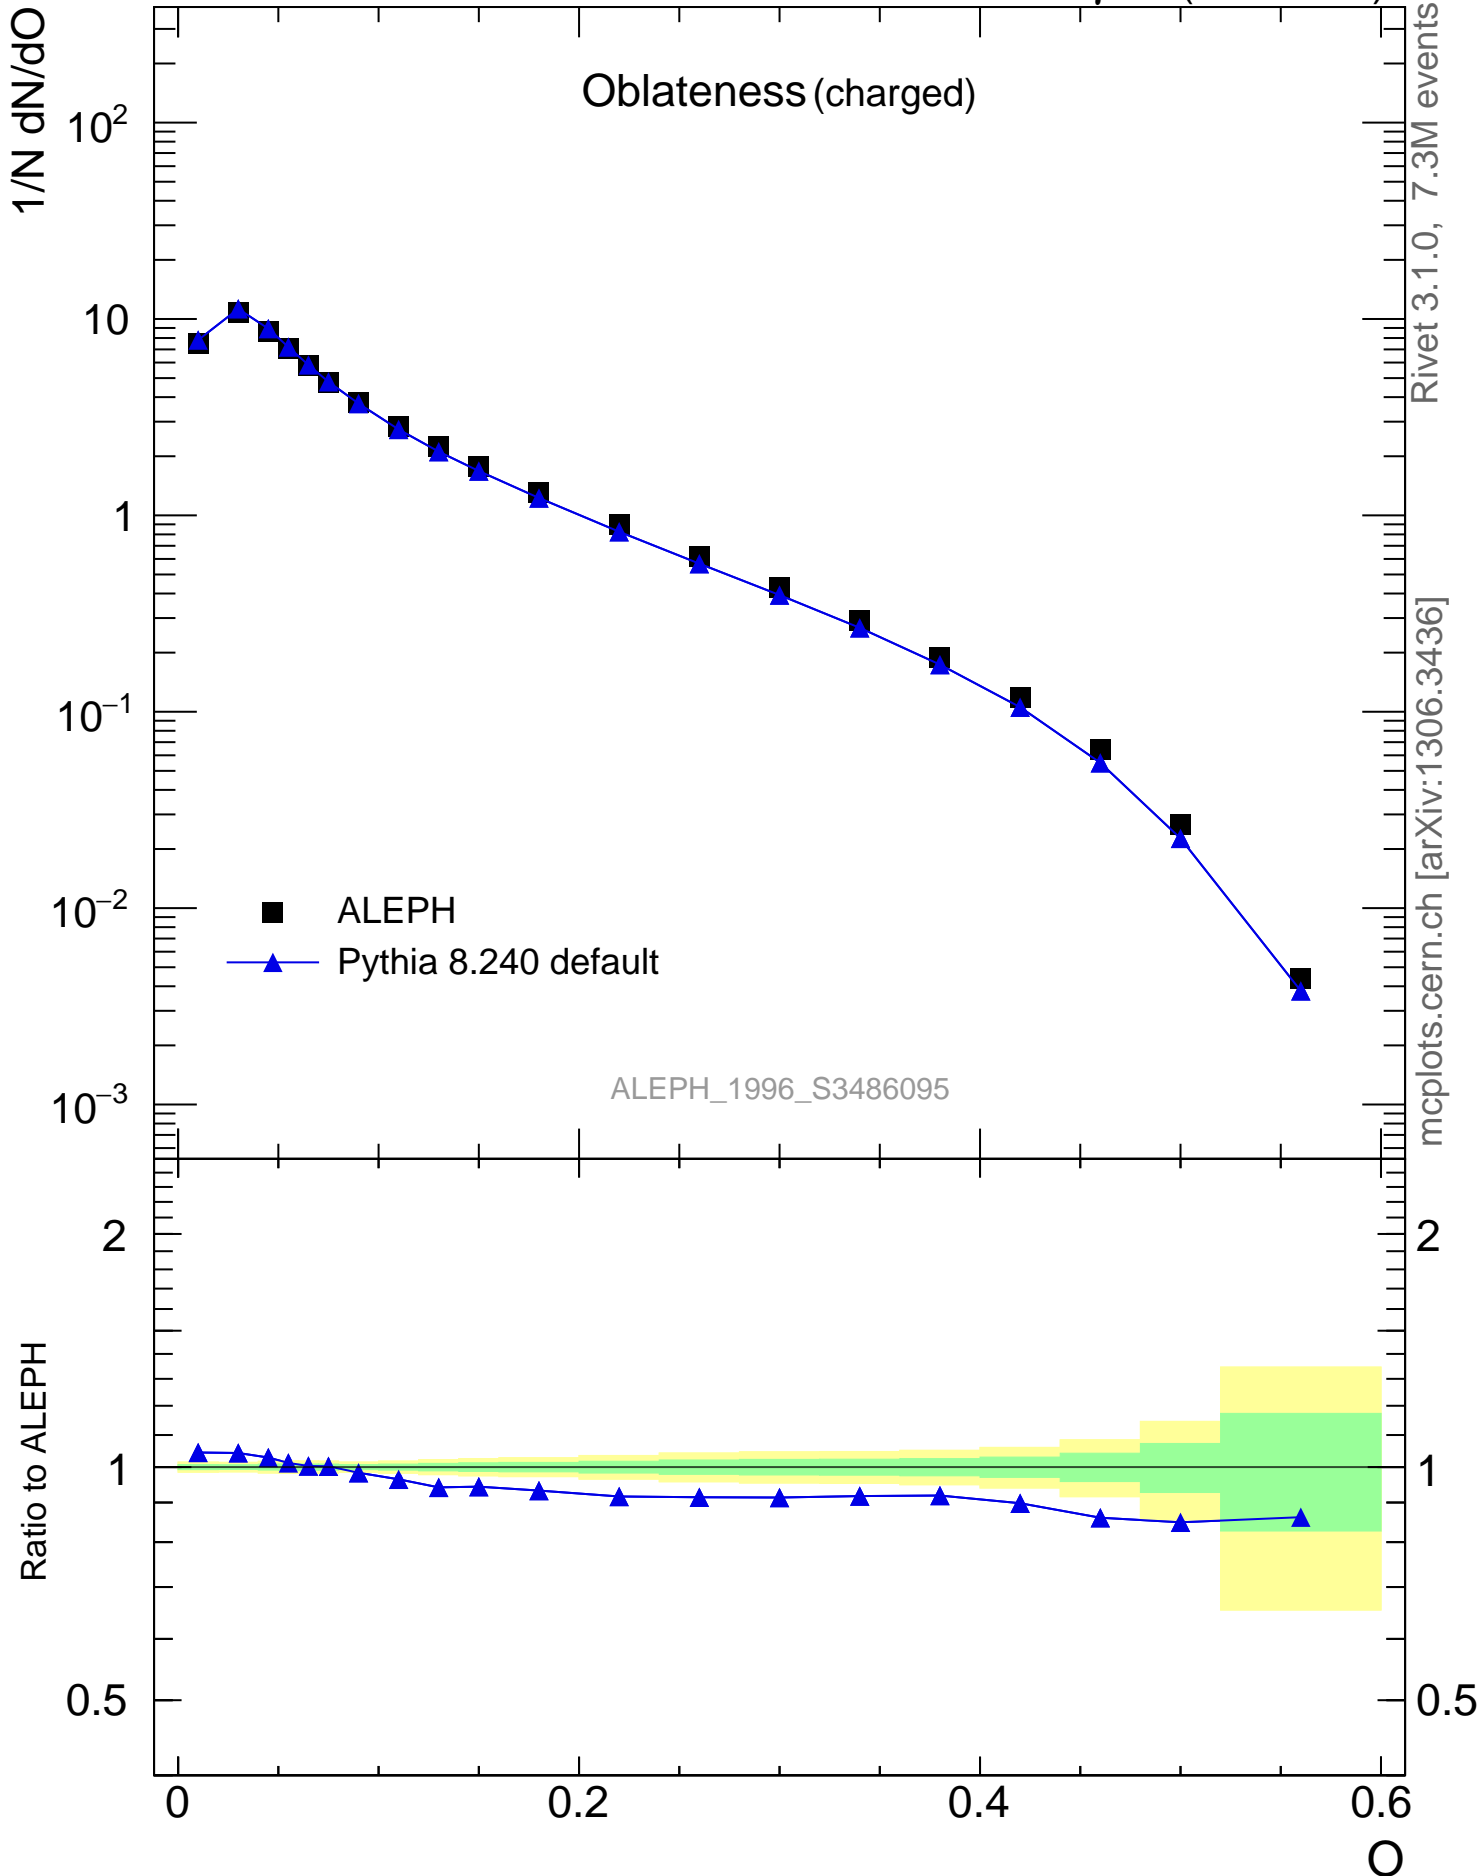

Oblateness (charged)

Rivet 3.1.0, 7.3M events
mcplots.cern.ch [arXiv:1306.3436]