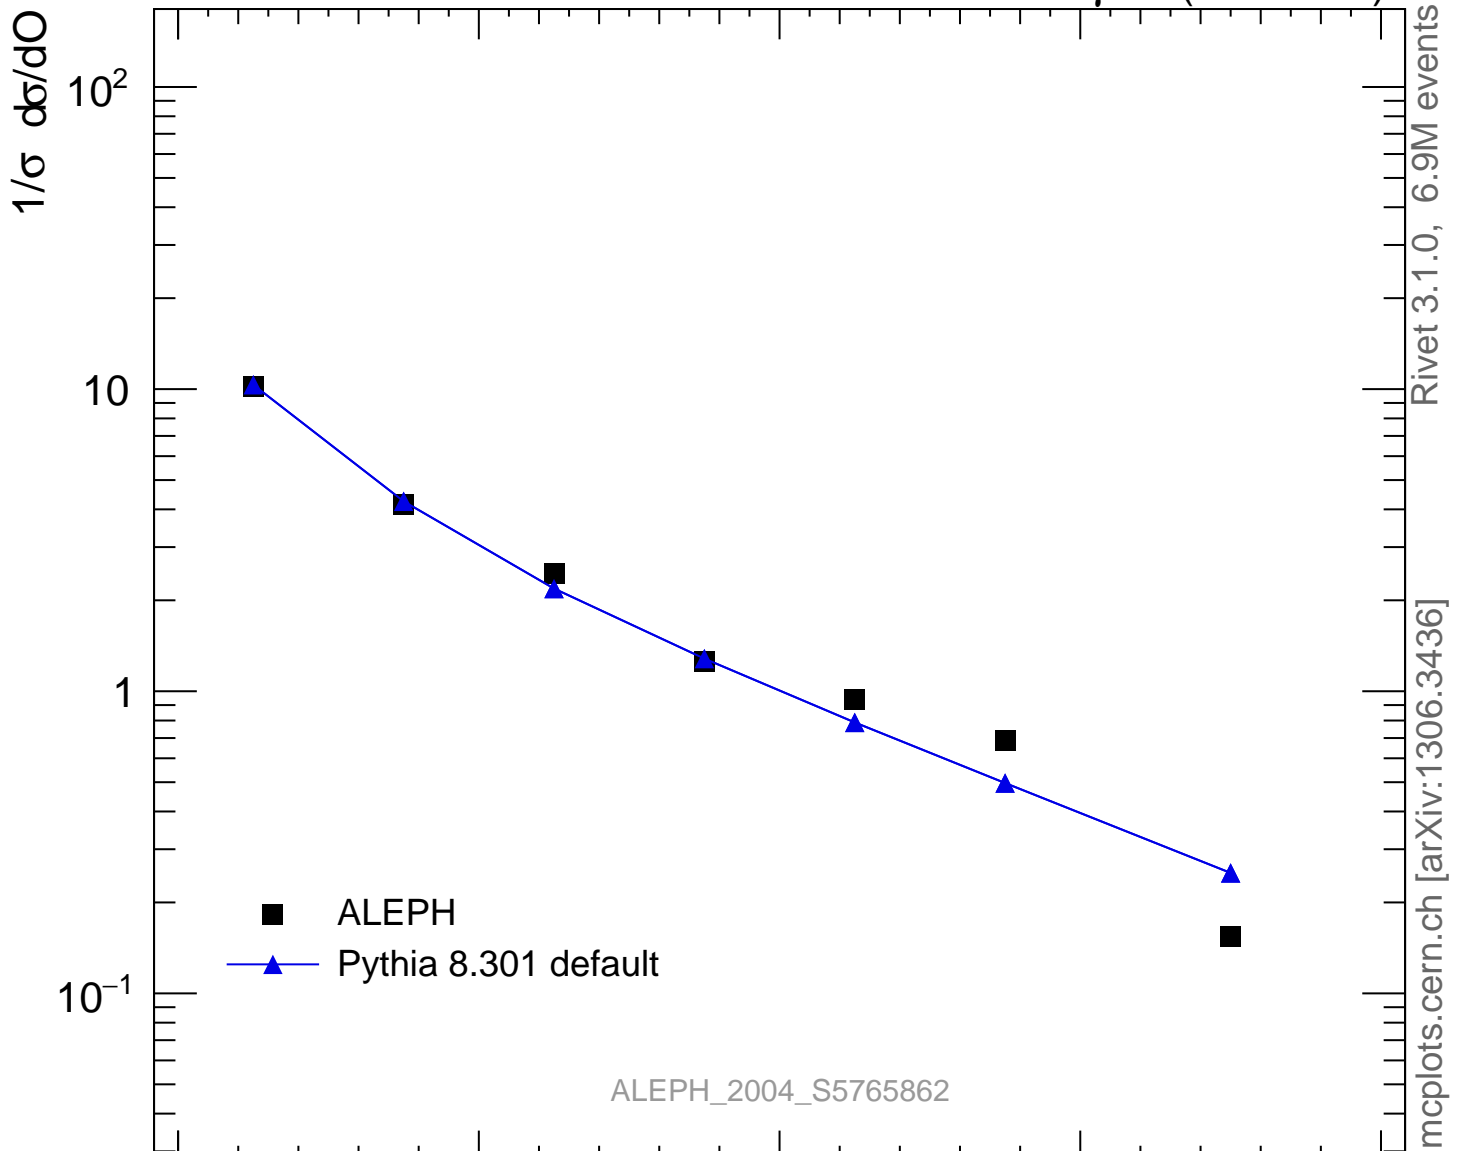

189 GeV ee

γ^*/Z (Hadronic)

■ ALEPH
▲ Pythia 8.301 default

ALEPH_2004_S5765862

Rivet 3.1.0, 6.9M events
mcplots.cern.ch [arXiv:1306.3436]

Ratio to ALEPH

0