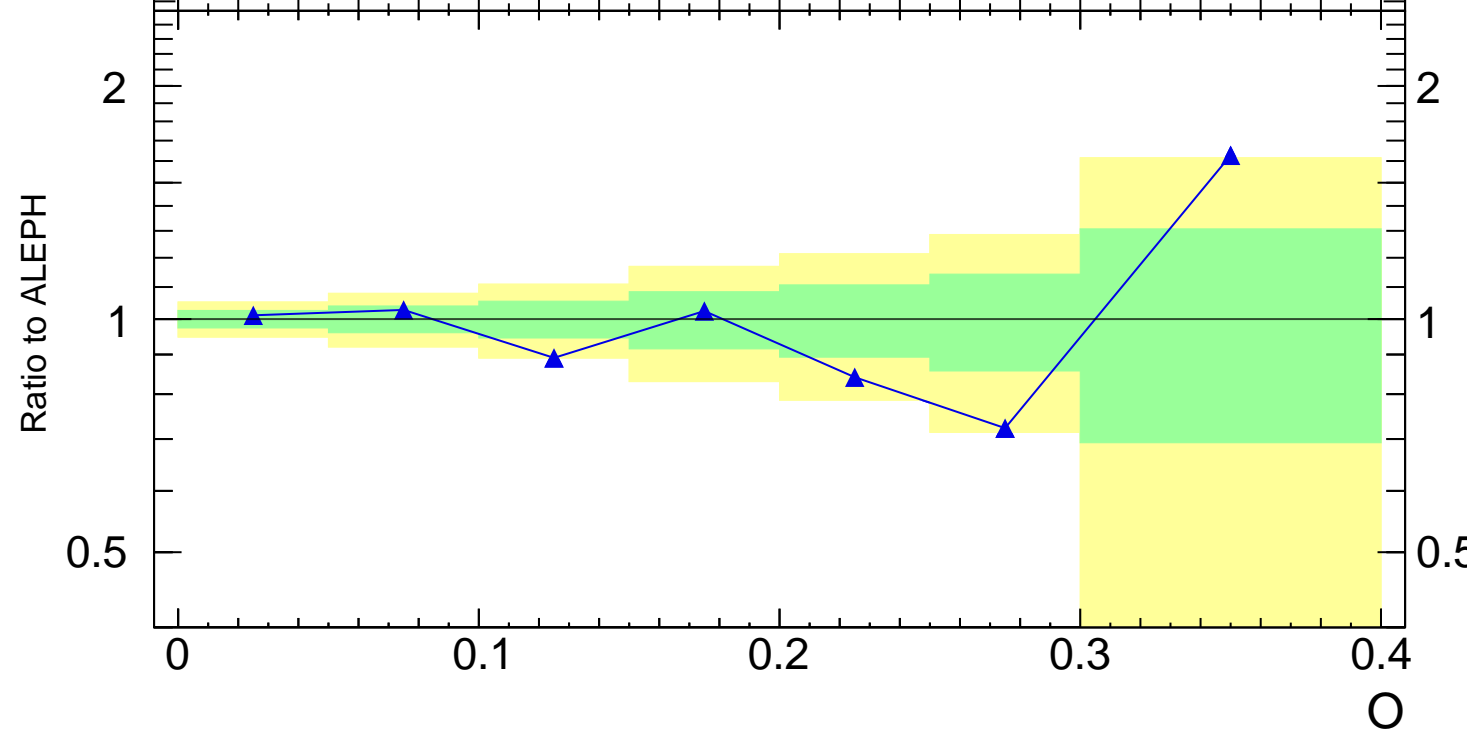

189 GeV ee

γ^*/Z (Hadronic)

■ ALEPH
▲ Pythia 8.301 default

ALEPH_2004_S5765862

Rivet 3.1.0, 6.9M events
mcplots.cern.ch [arXiv:1306.3436]

Ratio to ALEPH

0