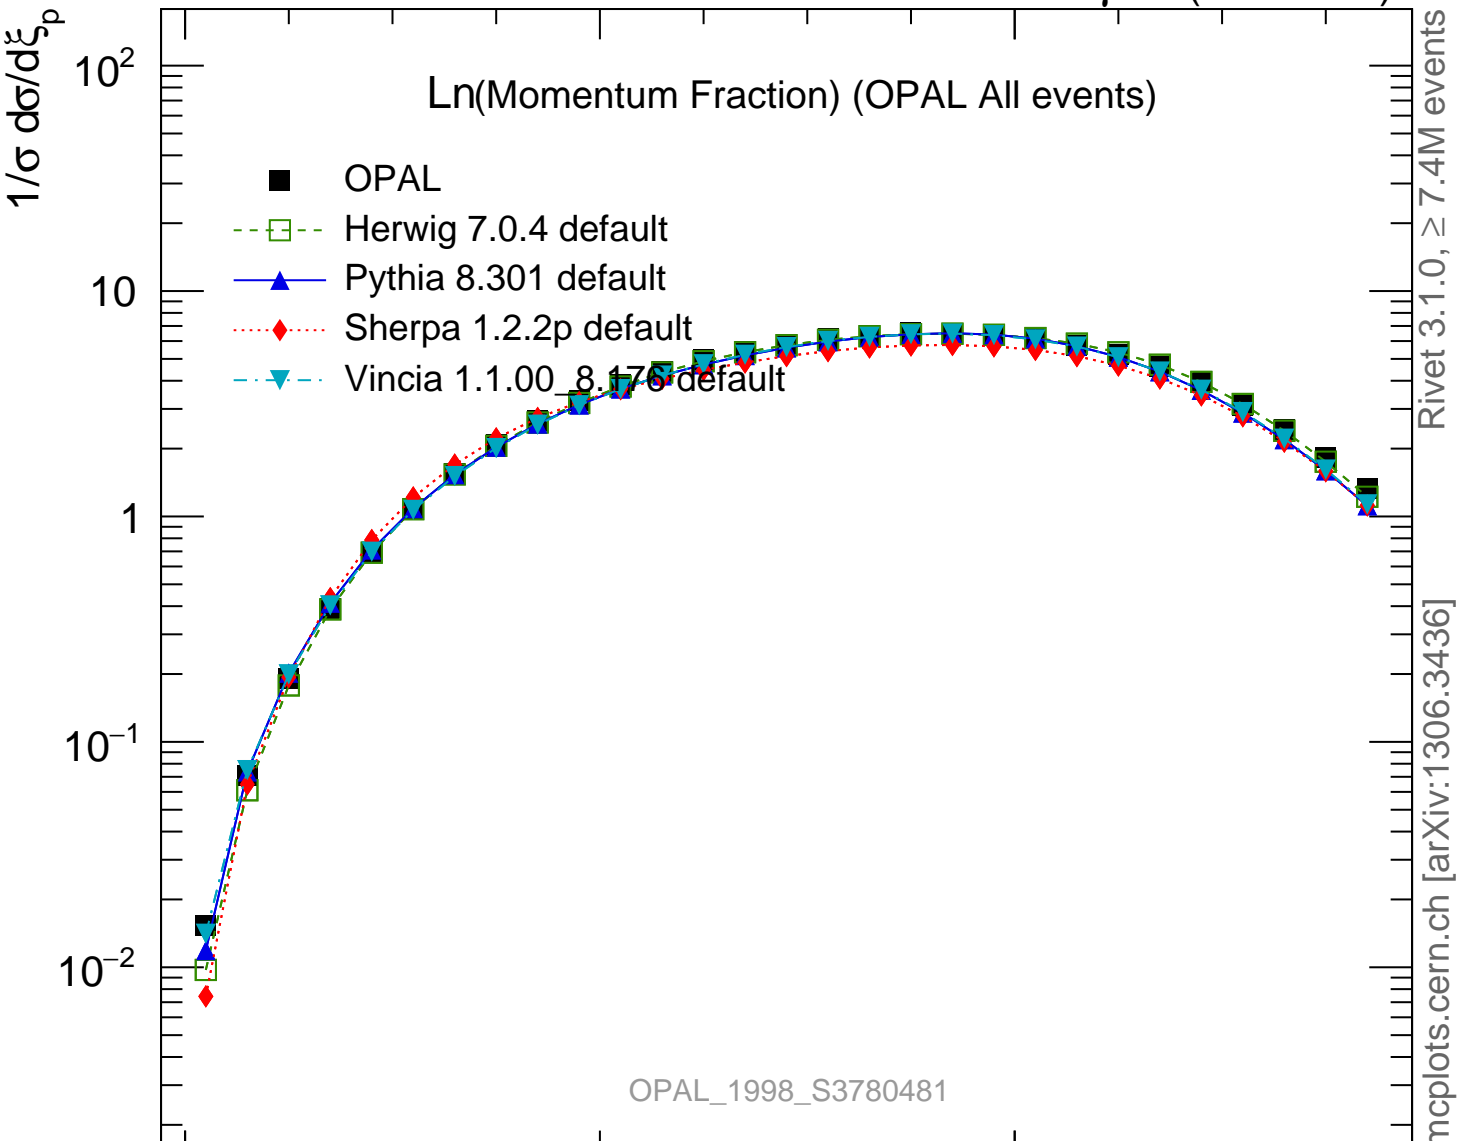

Ln(Momentum Fraction) (OPAL All events)

Rivet 3.1.0,  $\geq 7.4M$  events  
mcplots.cern.ch [arXiv:1306.3436]