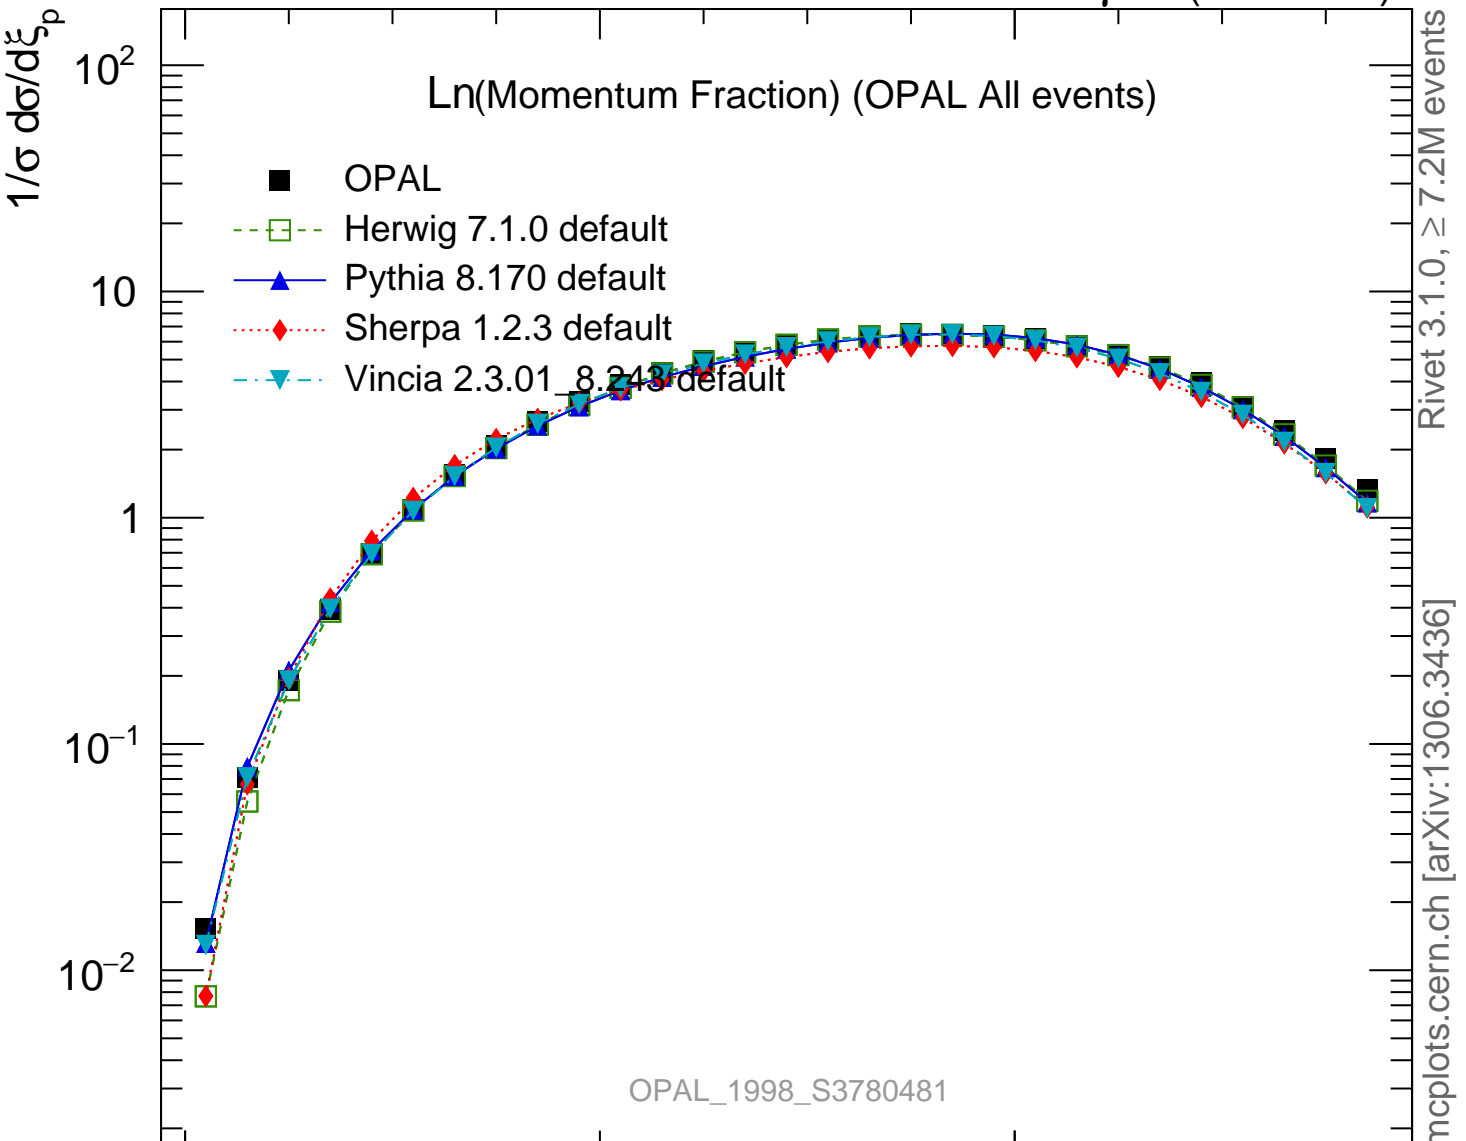

Ln(Momentum Fraction) (OPAL All events)

Rivet 3.1.0,  $\geq 7.2M$  events  
mcplots.cern.ch [arXiv:1306.3436]