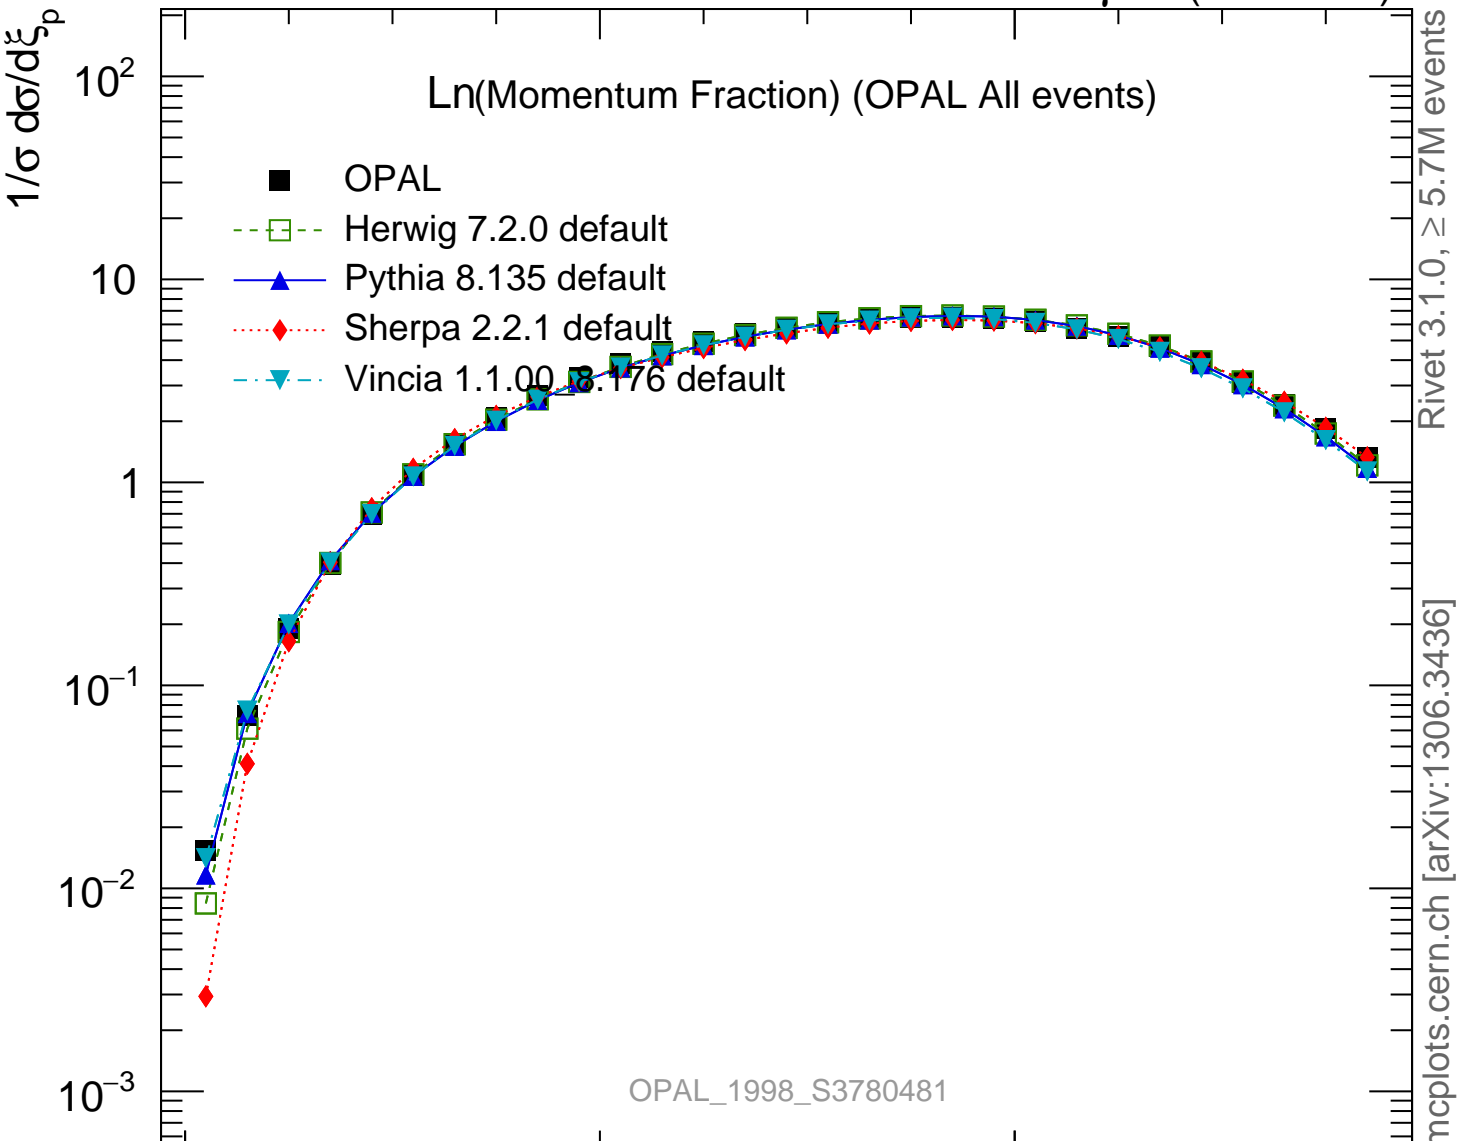

Ln(Momentum Fraction) (OPAL All events)

Rivet 3.1.0, $\geq 5.7M$ events
mcplots.cern.ch [arXiv:1306.3436]