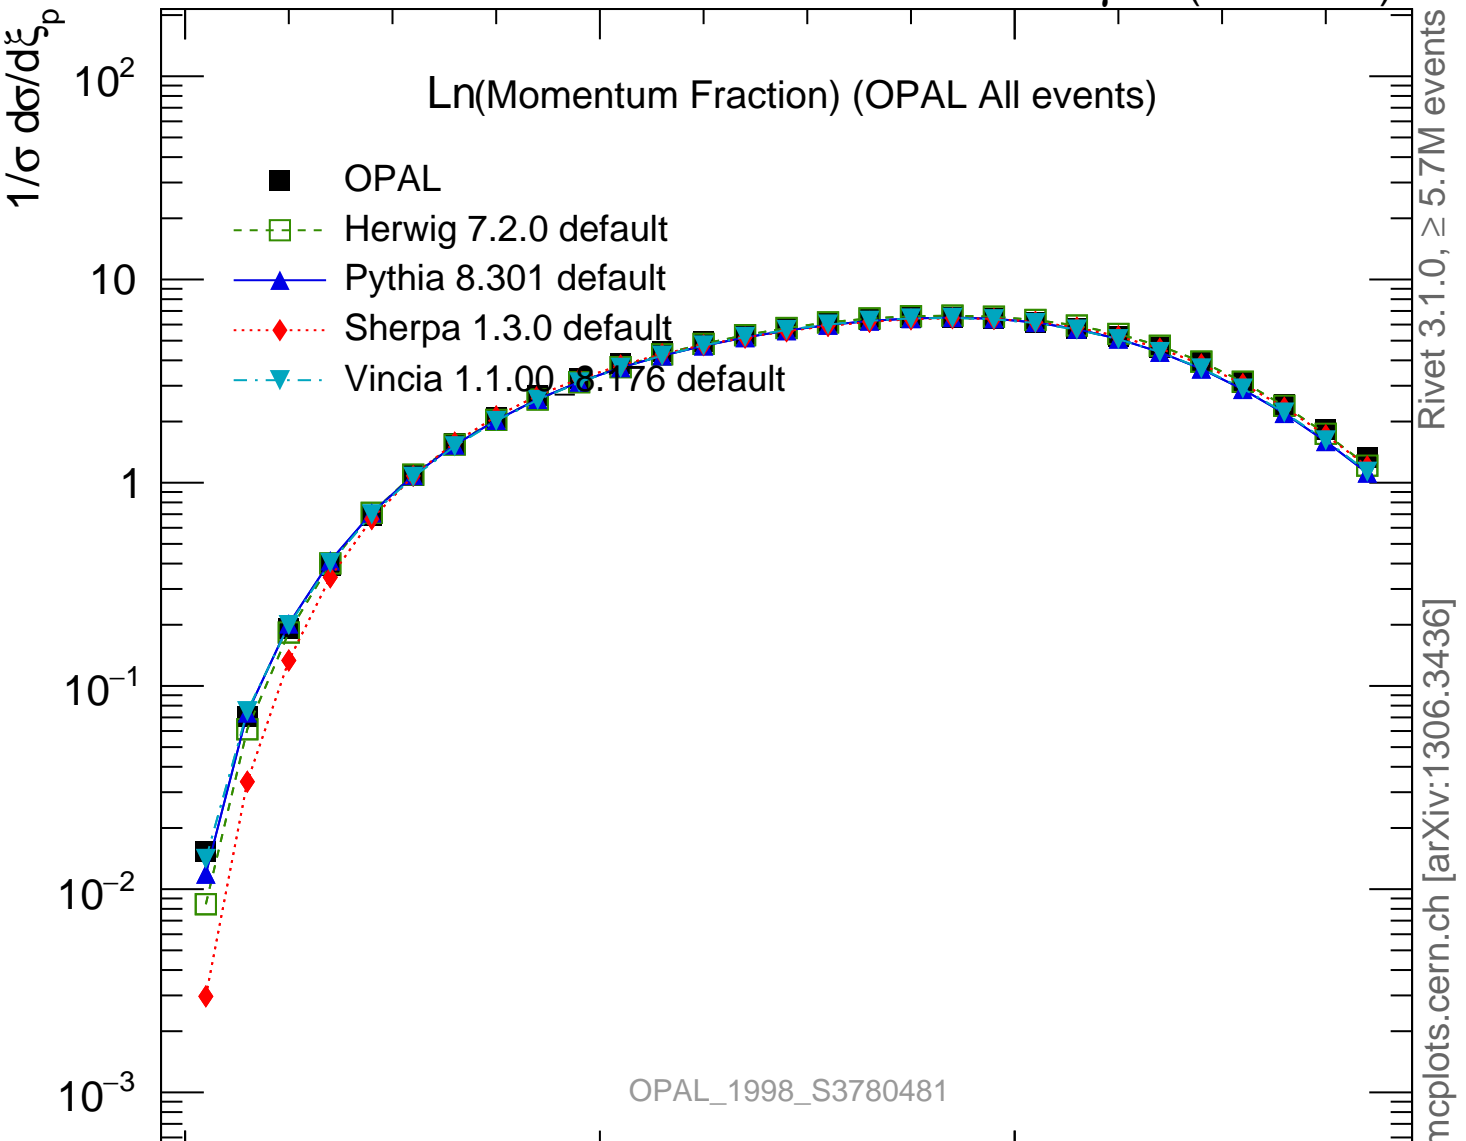

Ln(Momentum Fraction) (OPAL All events)

Rivet 3.1.0,  $\geq 5.7M$  events  
mcplots.cern.ch [arXiv:1306.3436]